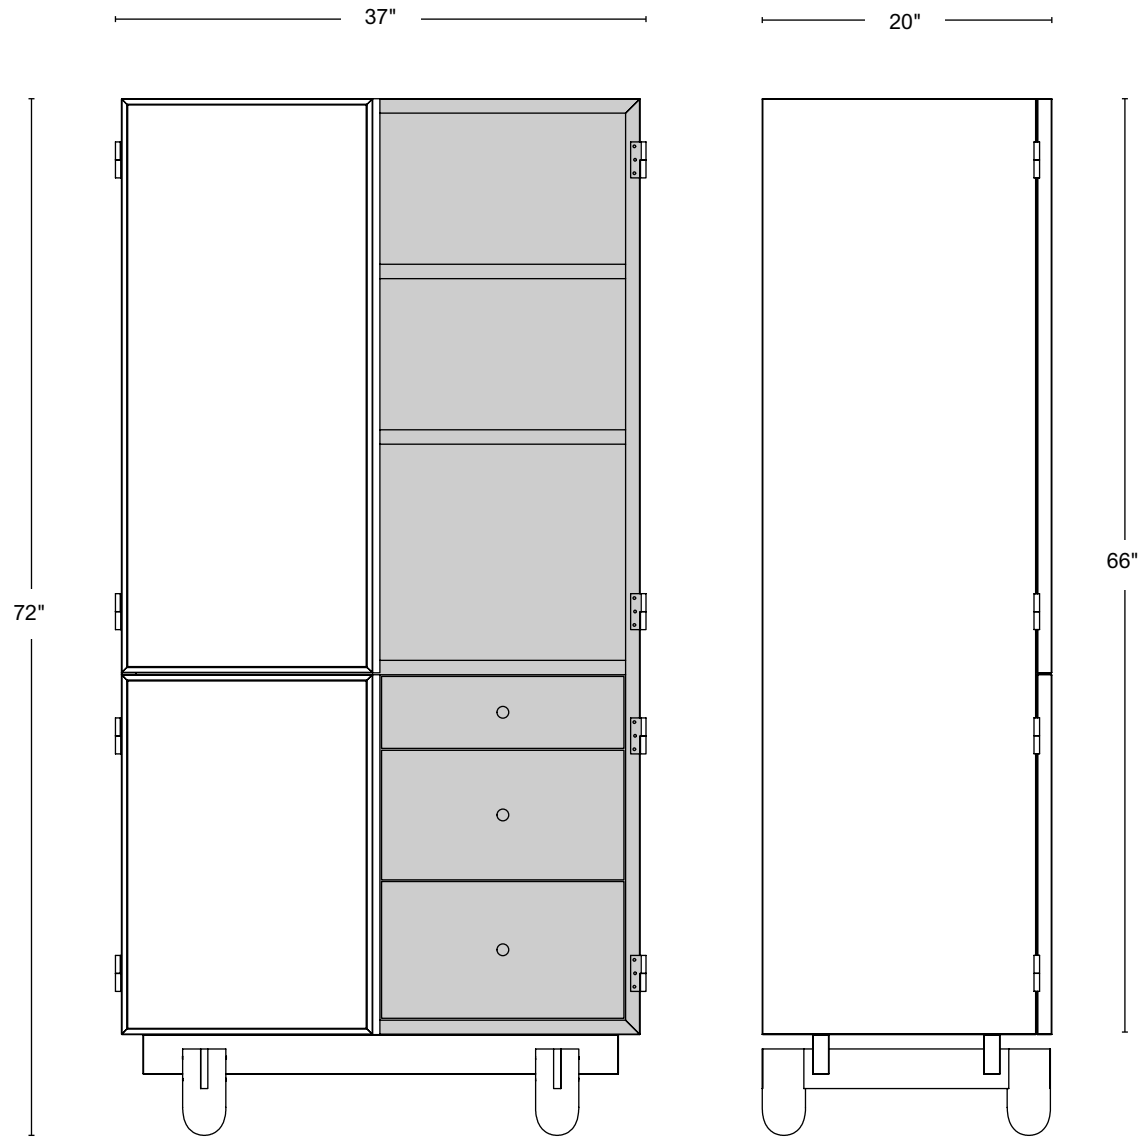

## PRODUCT DESCRIPTION

The Luca Hutch has doors made from lacquered panels in a solid wood frame. An enduring yet warm material creates a unique surface in both appearance and touch. Standard interior outfitted with drawers, adjustable shelves, and a back clad in bronze mirror. Interior configuration can be customized.

DESIGNER	Paul Mignogna	
PRODUCTION	By Stillmade in Brooklyn	
CUSTOMIZATION	Limited customization	
LEAD TIME	16-18 weeks Subject to change based on workflow	
MATERIALS	Solid domestic timber Lacquered door panel Bronze mirror back Brass hinges and screws	
FINISHES	FRAME	DOOR
	Natural walnut	Light
	Oxidized walnut	Dark
	Natural white oak	
	Oxidized white oak	
	Bleached ash	
DIMENSION	37"W x 20"D x 72"H	

DIMENSION	37"W x 20"D x 72"H
ADJUSTABLE SHELF	2
DRAWER	6