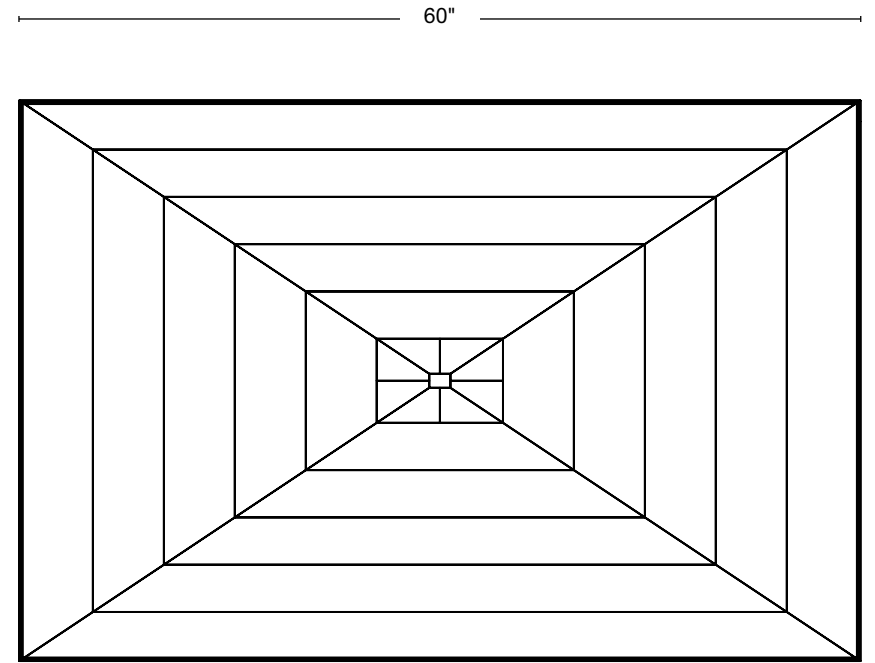

PRODUCT DESCRIPTION

A solid wood base showcasing exceptional traditional joinery is paired with a minimal parquet top.

DESIGNER	Paul Mignogna
PRODUCTION	By Stillmade in Brooklyn
LEAD TIME	16-18 weeks Subject to change based on workflow
MATERIALS	Solid domestic timber
WOOD FINISH	Natural walnut Oxidized walnut Natural white oak Oxidized white oak Bleached ash
DIMENSIONS	40"W x 40"L x 12 1/4"H 50"W x 50"L x 12 1/4"H 60"W x 60"L x 12 1/4"H 40"W x 50"L x 12 1/4"H 40"W x 60"L x 12 1/4"H

DIMENSIONS 40"W x 40"L x 12 1/4"H

DIMENSIONS 50"W x 50"L x 12 1/4"H

DIMENSIONS 60"W x 60"L x 12 1/4"H

DIMENSIONS 40"W x 50"L x 12 1/4"H

DIMENSIONS 40"W x 60"L x 12 1/4"H