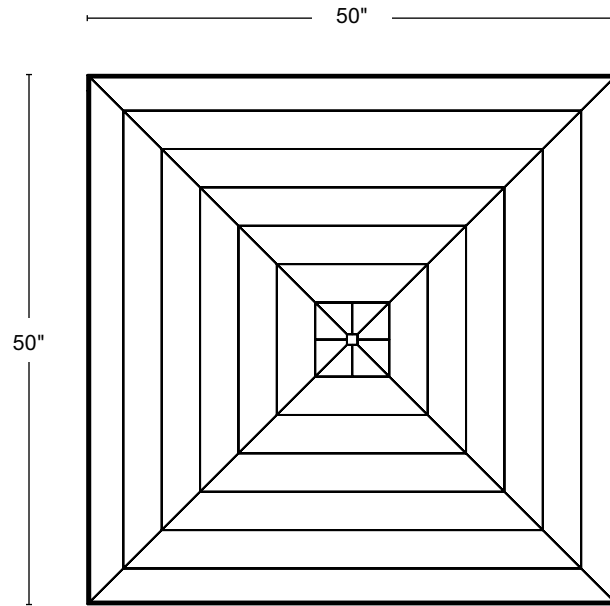

PRODUCT DESCRIPTION

A solid wood base showcasing exceptional traditional joinery is paired with a minimal parquet top.

DESIGNER	Paul Mignogna
PRODUCTION	By Stillmade in Brooklyn
LEAD TIME	16-18 weeks Subject to change based on workflow
MATERIALS	Solid domestic timber
WOOD FINISH	Natural walnut Oxidized walnut Natural white oak Oxidized white oak Bleached ash
DIMENSIONS	40"W x 40"L x 12 1/4"H 50"W x 50"L x 12 1/4"H 60"W x 60"L x 12 1/4"H 40"W x 50"L x 12 1/4"H 40"W x 60"L x 12 1/4"H

DIMENSIONS 40"W x 40"L x 12 1/4"H

DIMENSIONS 50"W x 50"L x 12 1/4"H

DIMENSIONS 60"W x 60"L x 12 1/4"H

DIMENSIONS 40"W x 50"L x 12 1/4"H

DIMENSIONS 40"W x 60"L x 12 1/4"H