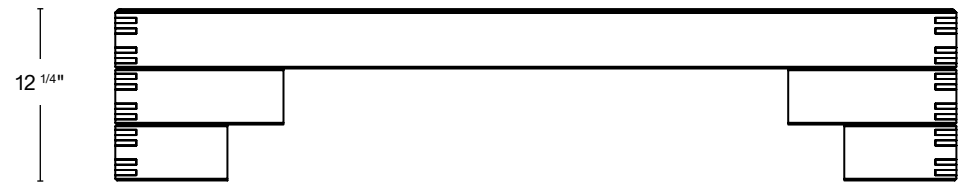

PRODUCT DESCRIPTION

A solid wood base showcasing exceptional traditional joinery is paired with a minimal parquet top.

DESIGNER	Paul Mignogna
PRODUCTION	By Stillmade in Brooklyn
LEAD TIME	16-18 weeks Subject to change based on workflow
MATERIALS	Solid domestic timber
WOOD FINISH	Natural walnut Oxidized walnut Natural white oak Oxidized white oak Bleached ash
DIMENSIONS	40"W x 40"L x 12 1/4"H 50"W x 50"L x 12 1/4"H 60"W x 60"L x 12 1/4"H 40"W x 50"L x 12 1/4"H 40"W x 60"L x 12 1/4"H

DIMENSIONS 40"W x 40"L x 12 1/4"H

DIMENSIONS 50"W x 50"L x 12 1/4"H

DIMENSIONS 60"W x 60"L x 12 1/4"H

DIMENSIONS 40"W x 50"L x 12 1/4"H

DIMENSIONS 40"W x 60"L x 12 1/4"H