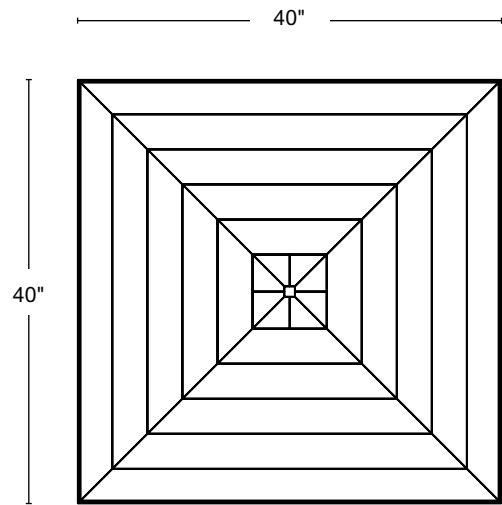

PRODUCT DESCRIPTION

A solid wood base showcasing exceptional traditional joinery is paired with a minimal parquet top.

DESIGNER	Paul Mignogna
PRODUCTION	By Stillmade in Brooklyn
LEAD TIME	16-18 weeks Subject to change based on workflow
MATERIALS	Solid domestic timber
WOOD FINISH	Natural walnut Oxidized walnut Natural white oak Oxidized white oak Bleached ash
DIMENSIONS	40"W x 40"L x 12 1/4"H 50"W x 50"L x 12 1/4"H 60"W x 60"L x 12 1/4"H 40"W x 50"L x 12 1/4"H 40"W x 60"L x 12 1/4"H

DIMENSIONS 40"W x 40"L x 12 1/4"H

DIMENSIONS 50"W x 50"L x 12 1/4"H

DIMENSIONS 60"W x 60"L x 12 1/4"H

DIMENSIONS 40"W x 50"L x 12 1/4"H

DIMENSIONS 40"W x 60"L x 12 1/4"H