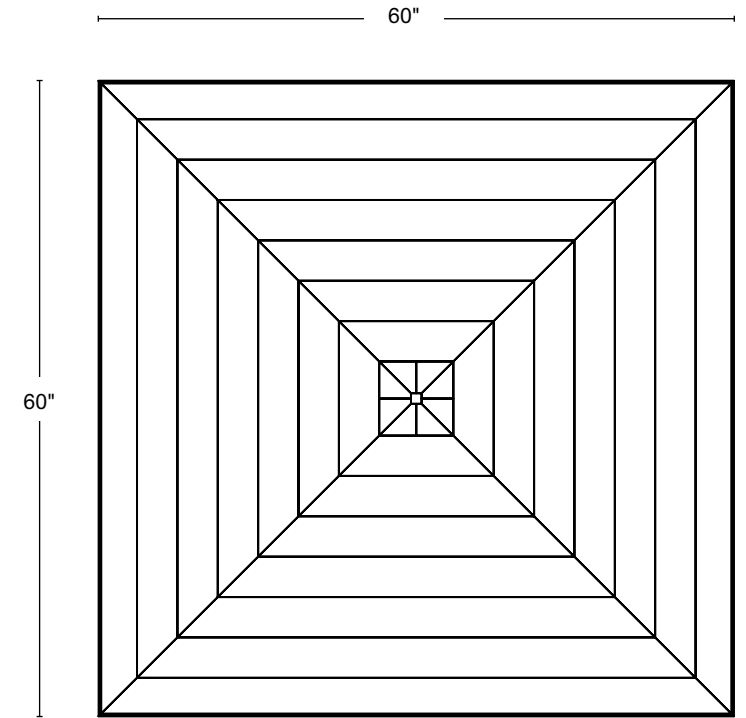

PRODUCT DESCRIPTION

A solid wood base showcasing exceptional traditional joinery is paired with a minimal parquet top.

DESIGNER	Paul Mignogna
PRODUCTION	By Stillmade in Brooklyn
LEAD TIME	16-18 weeks Subject to change based on workflow
MATERIALS	Solid domestic timber
WOOD FINISH	Natural walnut Oxidized walnut Natural white oak Oxidized white oak Bleached ash
DIMENSIONS	40"W x 40"L x 12 1/4"H 50"W x 50"L x 12 1/4"H 60"W x 60"L x 12 1/4"H 40"W x 50"L x 12 1/4"H 40"W x 60"L x 12 1/4"H

DIMENSIONS 40"W x 40"L x 12 1/4"H

DIMENSIONS 50"W x 50"L x 12 1/4"H

DIMENSIONS 60"W x 60"L x 12 1/4"H

DIMENSIONS 40"W x 50"L x 12 1/4"H

DIMENSIONS 40"W x 60"L x 12 1/4"H