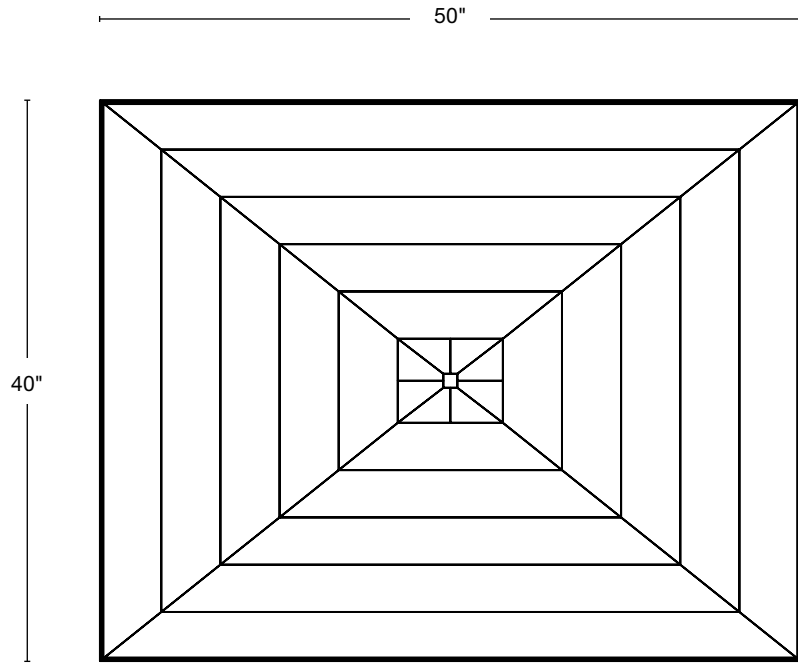

PRODUCT DESCRIPTION

A solid wood base showcasing exceptional traditional joinery is paired with a minimal parquet top.

DESIGNER	Paul Mignogna
PRODUCTION	By Stillmade in Brooklyn
LEAD TIME	16-18 weeks Subject to change based on workflow
MATERIALS	Solid domestic timber
WOOD FINISH	Natural walnut Oxidized walnut Natural white oak Oxidized white oak Bleached ash
DIMENSIONS	40"W x 40"L x 12 1/4"H 50"W x 50"L x 12 1/4"H 60"W x 60"L x 12 1/4"H 40"W x 50"L x 12 1/4"H 40"W x 60"L x 12 1/4"H

DIMENSIONS 40"W x 40"L x 12 1/4"H

DIMENSIONS 50"W x 50"L x 12 1/4"H

DIMENSIONS 60"W x 60"L x 12 1/4"H

DIMENSIONS 40"W x 50"L x 12 1/4"H

DIMENSIONS 40"W x 60"L x 12 1/4"H