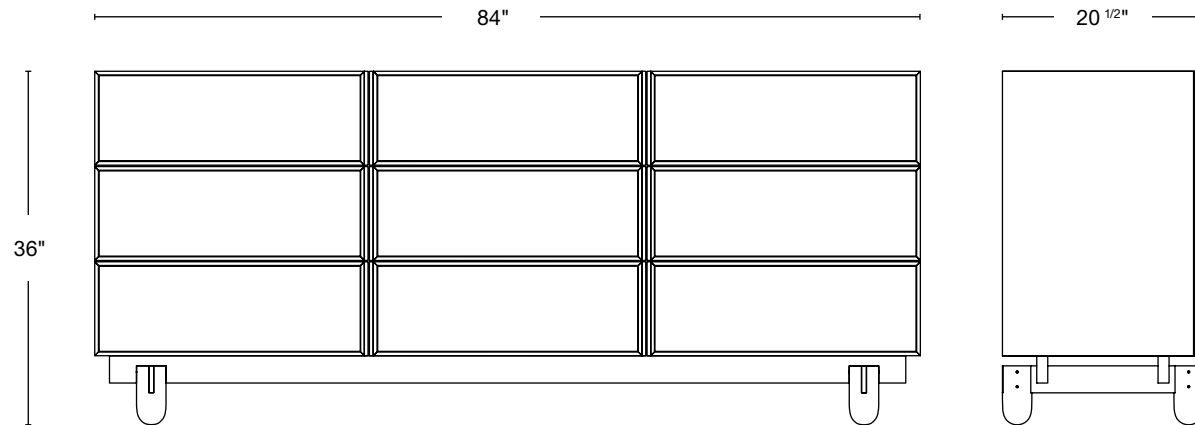

## PRODUCT DESCRIPTION

The Luca Dresser features hand polished lacquered drawer faces in a solid wood frame. An enduring yet warm material creates a unique surface in both appearance and touch. Standard configurations available in three drawer, six drawer, and nine drawer options.

DESIGNER	Paul Mignogna	
PRODUCTION	Made to order in Stillmade's dedicated workshop	
CUSTOMIZATION	Limited customization	
LEAD TIME	16-18 weeks Subject to change based on workflow	
MATERIALS	Solid domestic timber Polished lacquered door panel	
FINISHES	FRAME	DOOR
	Natural walnut	Light
	Oxidized walnut	Dark
	Natural white oak	
	Oxidized white oak	
	Bleached ash	
DIMENSIONS	36"W x 20 1/2"D x 36"H	
	72"W x 20 1/2"D x 36"H	
	84"W x 20 1/2"D x 36"H	

DIMENSIONS 36"W x 20 1/2"D x 36"H  
 DRAWER NUMBER 3  
 DRAWER DEPTH 18"  
 DRAWER HEIGHT 8"

DIMENSIONS 72"W x 20 1/2"D x 36"H  
 DRAWER NUMBER 6  
 DRAWER DEPTH 18"  
 DRAWER HEIGHT 8"

DIMENSIONS 84"W x 20 1/2"D x 36"H  
 DRAWER NUMBER 9  
 DRAWER DEPTH 18"  
 DRAWER HEIGHT 8"