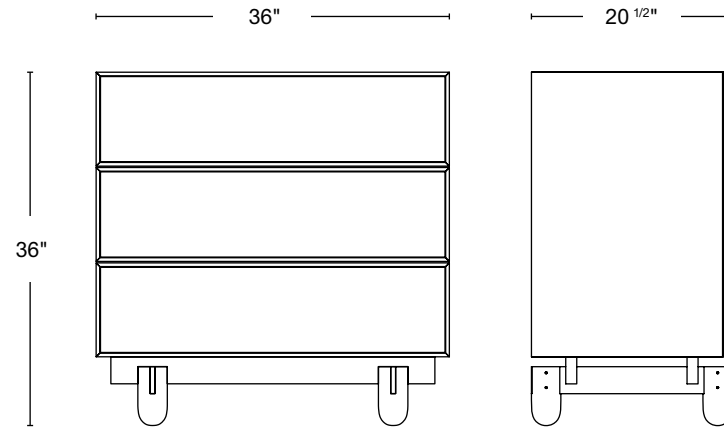

## PRODUCT DESCRIPTION

The Luca Dresser features hand polished lacquered drawer faces in a solid wood frame. An enduring yet warm material creates a unique surface in both appearance and touch. Standard configurations available in three drawer, six drawer, and nine drawer options.

DESIGNER	Paul Mignogna	
PRODUCTION	Made to order in Stillmade's dedicated workshop	
CUSTOMIZATION	Limited customization	
LEAD TIME	16-18 weeks Subject to change based on workflow	
MATERIALS	Solid domestic timber Polished lacquered door panel	
FINISHES	FRAME	DOOR
	Natural walnut	Light
	Oxidized walnut	Dark
	Natural white oak	
	Oxidized white oak	
	Bleached ash	
DIMENSIONS	36"W x 20 1/2"D x 36"H	
	72"W x 20 1/2"D x 36"H	
	84"W x 20 1/2"D x 36"H	

DIMENSIONS 36"W x 20 1/2"D x 36"H  
 DRAWER NUMBER 3  
 DRAWER DEPTH 18"  
 DRAWER HEIGHT 8"

DIMENSIONS 72"W x 20 1/2"D x 36"H  
 DRAWER NUMBER 6  
 DRAWER DEPTH 18"  
 DRAWER HEIGHT 8"

DIMENSIONS 84"W x 20 1/2"D x 36"H  
 DRAWER NUMBER 9  
 DRAWER DEPTH 18"  
 DRAWER HEIGHT 8"