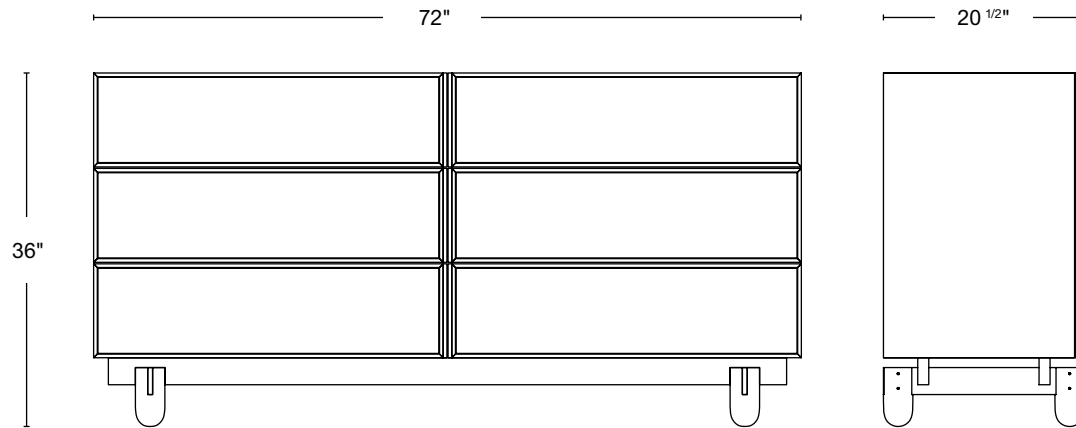

## PRODUCT DESCRIPTION

The Luca Dresser features hand polished lacquered drawer faces in a solid wood frame. An enduring yet warm material creates a unique surface in both appearance and touch. Standard configurations available in three drawer, six drawer, and nine drawer options.

DESIGNER	Paul Mignogna	
PRODUCTION	Made to order in Stillmade's dedicated workshop	
CUSTOMIZATION	Limited customization	
LEAD TIME	16-18 weeks Subject to change based on workflow	
MATERIALS	Solid domestic timber Polished lacquered door panel	
FINISHES	FRAME	DOOR
	Natural walnut	Light
	Oxidized walnut	Dark
	Natural white oak	
	Oxidized white oak	
	Bleached ash	
DIMENSIONS	36"W x 20 1/2"D x 36"H	
	72"W x 20 1/2"D x 36"H	
	84"W x 20 1/2"D x 36"H	

DIMENSIONS 36"W x 20 1/2"D x 36"H  
 DRAWER NUMBER 3  
 DRAWER DEPTH 18"  
 DRAWER HEIGHT 8"

DIMENSIONS 72"W x 20 1/2"D x 36"H  
 DRAWER NUMBER 6  
 DRAWER DEPTH 18"  
 DRAWER HEIGHT 8"

DIMENSIONS 84"W x 20 1/2"D x 36"H  
 DRAWER NUMBER 9  
 DRAWER DEPTH 18"  
 DRAWER HEIGHT 8"