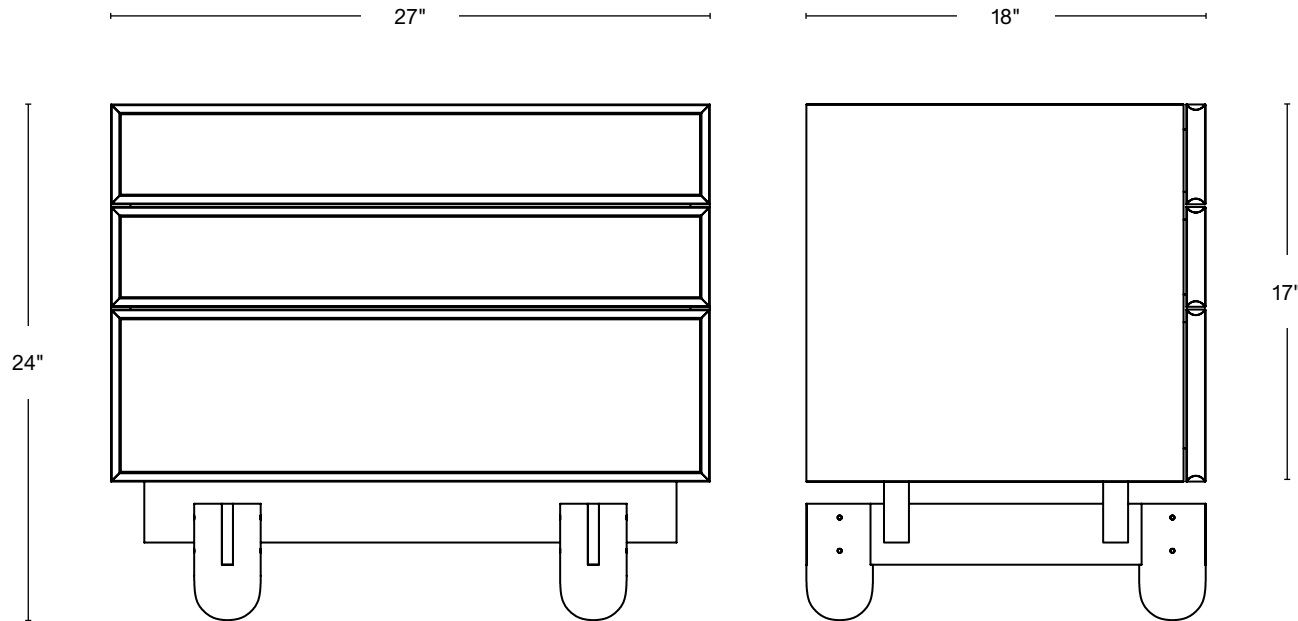

### PRODUCT DESCRIPTION

The Luca Bedside Table features hand polished lacquered drawer faces in a solid wood frame. An enduring yet warm material creates a unique surface in both appearance and touch. Standard configurations is three drawers.

DESIGNER	Paul Mignogna	
PRODUCTION	Made to order in Stillmade's dedicated workshop	
CUSTOMIZATION	Limited customization	
LEAD TIME	16-18 weeks Subject to change based on workflow	
MATERIALS	Solid domestic timber Polished lacquered door panel	
FINISHES	FRAME	DOOR
	Natural walnut	Light
	Oxidized walnut	Dark
	Natural white oak	
	Oxidized white oak	
	Bleached ash	
DIMENSION	27"W x 18"D x 24"H	

DIMENSIONS	27"W x 18"D x 24"H
DRAWER NUMBER	3
DRAWER DEPTH	14 1/2"