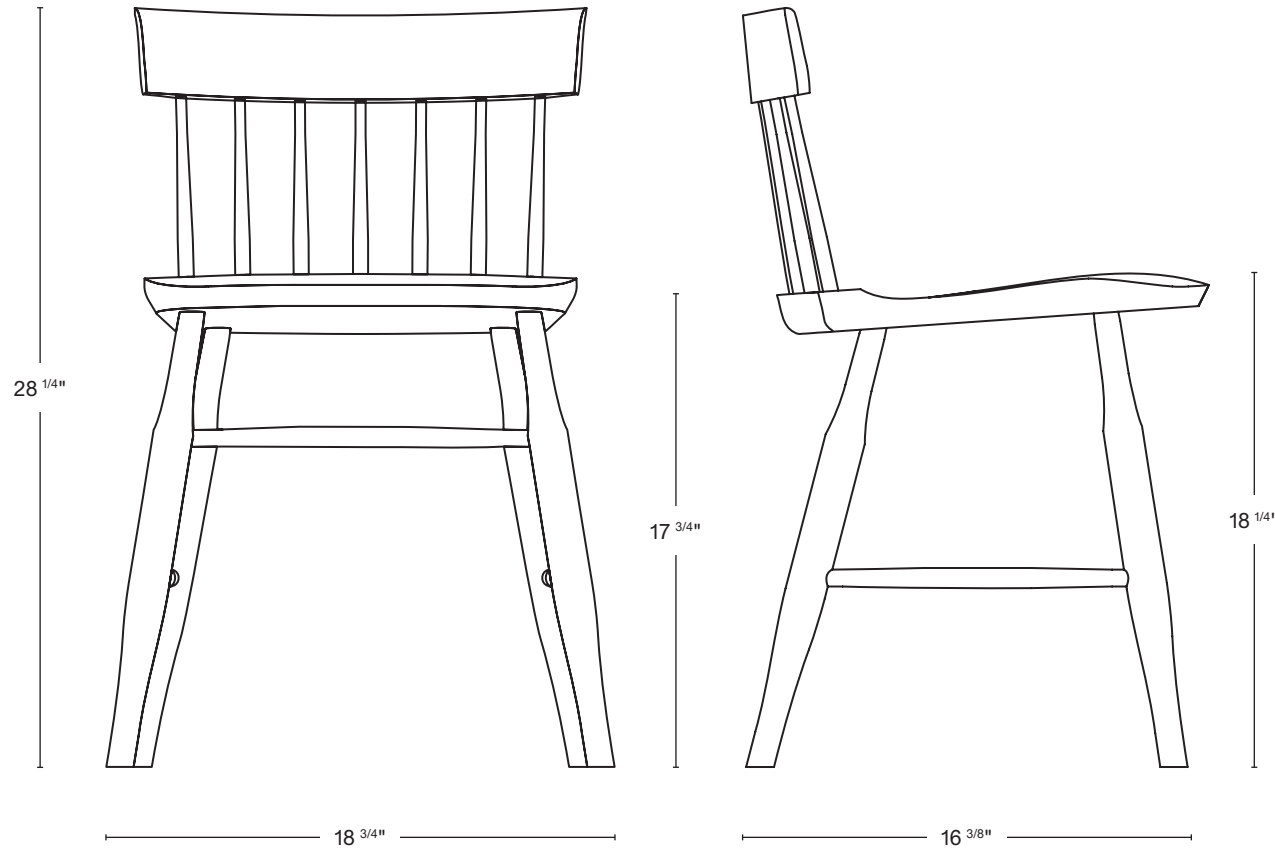

### PRODUCT DESCRIPTION

The traditional tools and techniques used to produce each piece provide a creative framework for Sawyer Made to explore and evolve the rich history of green woodworking. The Shaker Side Chair evokes this history, but in a contemporary setting.

DESIGNER	George Sawyer
PRODUCTION	Produced to order by Sawyer Made in South Woodbury, Vermont
CUSTOMIZATION	Limited customization
LEAD TIME	20-24 weeks Subject to change based on workflow
MATERIALS	Solid timber sourced from our Northern Vermont forest
FINISHES	Ash Oak Marigold Lexington green Slate Black over red Black

DIMENSIONS	18 3/4"W x 17"D x 28 1/4"H
SEAT WIDTH	16"
SEAT DEPTH	14 1/2"
SEAT HEIGHT	18 1/4"