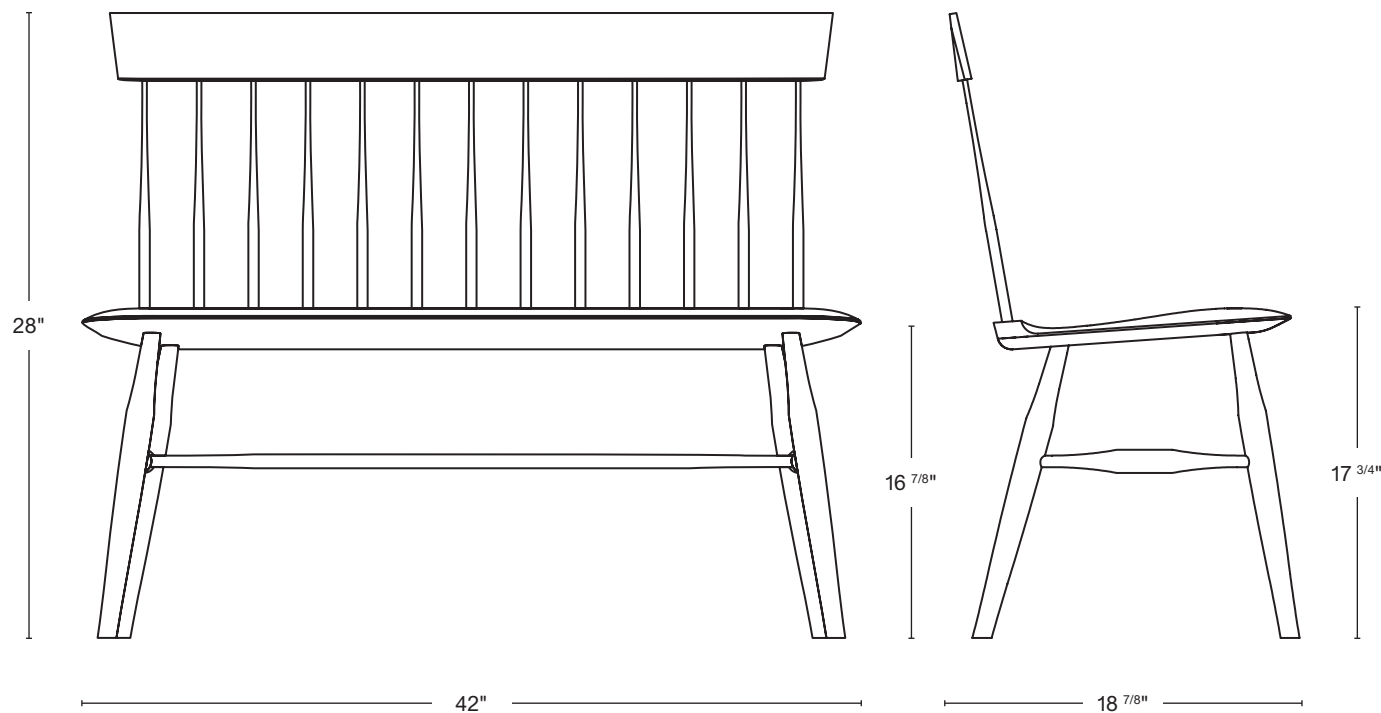

PRODUCT DESCRIPTION

The traditional tools and techniques used to produce each piece provide a creative framework for Sawyer Made to explore and evolve the rich history of green woodworking. The Shaker Bench evokes this history, but in a contemporary setting.

DESIGNER	George Sawyer
PRODUCTION	Produced to order by Sawyer Made in South Woodbury, Vermont
CUSTOMIZATION	Limited customization
LEAD TIME	20-24 weeks Subject to change based on workflow
MATERIALS	Solid timber sourced from our Northern Vermont forest
FINISHES	Ash Oak Marigold Lexington green Slate Black over red Black

DIMENSIONS	42"W x 18 7/8"D x 33 3/4"H
SEAT WIDTH	42"
SEAT DEPTH	14 1/2"
SEAT HEIGHT	17 3/4"