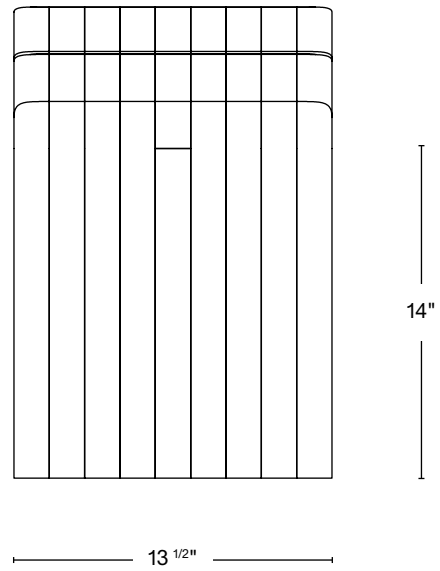

PRODUCT DESCRIPTION

The Relevé Stool features a pared down set of curved leg elements in a minimal structure that give rise to a comfortably slumped seat.

DESIGNER	Vonnegut/Kraft
PRODUCTION	Made to order in Vonnegut/Kraft's Chatham, NY workshop
CUSTOMIZATION	Limited customization
LEAD TIME	16-18 weeks Subject to change based on workflow
MATERIAL	Solid domestic timber
FINISHES	Natural walnut Natural white oak Bleached ash Ebonized ash
DIMENSION	21"W x 13 1/2"D x 20"H

DIMENSIONS

21"W x 13^{1/2}"D x 20"H