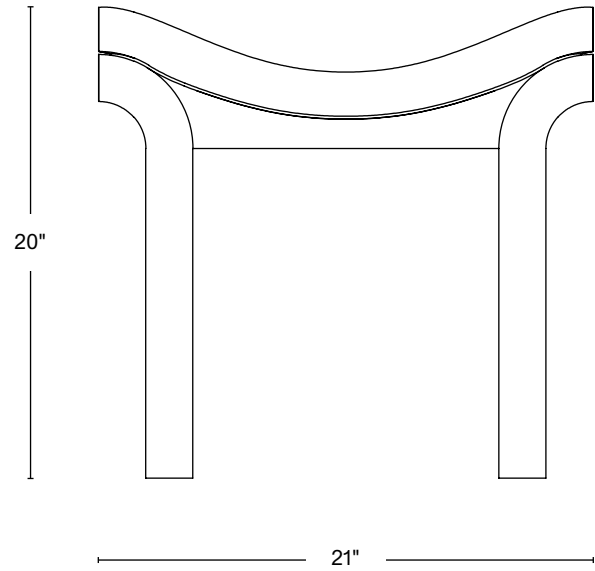

PRODUCT DESCRIPTION

The Relevé Stool features a pared down set of curved leg elements in a minimal structure that give rise to a comfortably slumped seat.

DESIGNER	Vonnegut/Kraft
PRODUCTION	Made to order in Vonnegut/Kraft's Chatham, NY workshop
CUSTOMIZATION	Limited customization
LEAD TIME	16-18 weeks Subject to change based on workflow
MATERIAL	Solid domestic timber
FINISHES	Natural walnut Natural white oak Bleached ash Ebonized ash
DIMENSION	21"W x 13 1/2"D x 20"H

DIMENSIONS

21"W x 13^{1/2}"D x 20"H