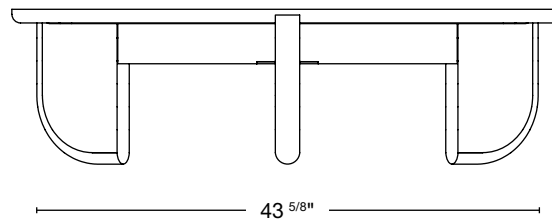

WOOD FINISH Natural white oak

DIMENSIONS 36"Ø x 13 1/2"H
42"Ø x 13 1/2"H
48"Ø x 13 1/2"H

DIMENSION 36"Ø x 13 1/2"H
 STONE THICKNESS 1 1/4"
 FLOOR TO BOTTOM OF STONE 12 1/4"

DIMENSION 42"Ø x 13 1/2"H
 STONE THICKNESS 1 1/4"
 FLOOR TO BOTTOM OF STONE 12 1/4"

DIMENSION 48"Ø x 13 1/2"H
 STONE THICKNESS 1 1/4"
 FLOOR TO BOTTOM OF STONE 12 1/4"