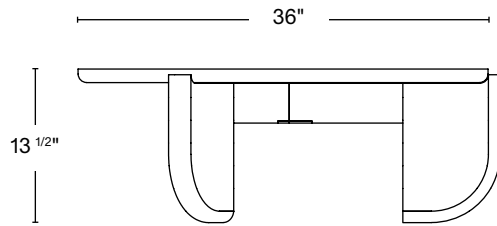

WOOD FINISH Natural white oak

DIMENSIONS 36"Ø x 13 1/2"H
42"Ø x 13 1/2"H
48"Ø x 13 1/2"H

DIMENSION 36"Ø x 13 1/2"H
 STONE THICKNESS 1 1/4"
 FLOOR TO BOTTOM OF STONE 12 1/4"

DIMENSION 42"Ø x 13 1/2"H
 STONE THICKNESS 1 1/4"
 FLOOR TO BOTTOM OF STONE 12 1/4"

DIMENSION 48"Ø x 13 1/2"H
 STONE THICKNESS 1 1/4"
 FLOOR TO BOTTOM OF STONE 12 1/4"