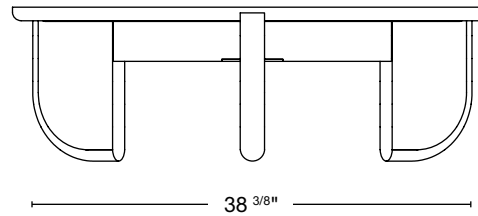

PRODUCT DESCRIPTION

Legs of solid white oak paired with honed Navona Travertine.

DESIGNER Paul Mignogna

PRODUCTION By Stillmade in Brooklyn

LEAD TIME 16-18 weeks
Subject to change based on workflow

MATERIALS Solid domestic timber
Honed Navona Travertine

WOOD FINISH Natural white oak

DIMENSIONS 36"Ø x 13 1/2"H
42"Ø x 13 1/2"H
48"Ø x 13 1/2"H

DIMENSION 36"Ø x 13 1/2"H
 STONE THICKNESS 1 1/4"
 FLOOR TO BOTTOM OF STONE 12 1/4"

DIMENSION 42"Ø x 13 1/2"H
 STONE THICKNESS 1 1/4"
 FLOOR TO BOTTOM OF STONE 12 1/4"

DIMENSION 48"Ø x 13 1/2"H
 STONE THICKNESS 1 1/4"
 FLOOR TO BOTTOM OF STONE 12 1/4"