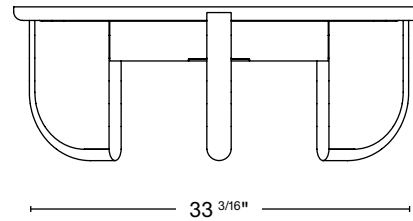

WOOD FINISH Natural white oak

DIMENSIONS 36"Ø x 13 1/2"H
42"Ø x 13 1/2"H
48"Ø x 13 1/2"H

DIMENSION 36"Ø x 13 1/2"H
 STONE THICKNESS 1 1/4"
 FLOOR TO BOTTOM OF STONE 12 1/4"

DIMENSION 42"Ø x 13 1/2"H
 STONE THICKNESS 1 1/4"
 FLOOR TO BOTTOM OF STONE 12 1/4"

DIMENSION 48"Ø x 13 1/2"H
 STONE THICKNESS 1 1/4"
 FLOOR TO BOTTOM OF STONE 12 1/4"