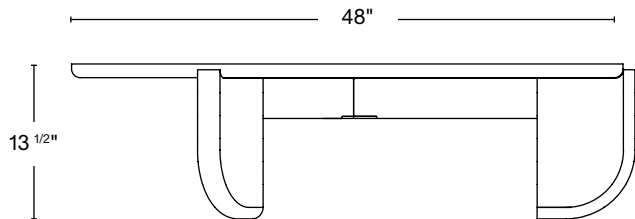

WOOD FINISH Natural white oak

DIMENSIONS 36"Ø x 13 1/2"H
42"Ø x 13 1/2"H
48"Ø x 13 1/2"H

DIMENSION 36"Ø x 13 1/2"H
 STONE THICKNESS 1 1/4"
 FLOOR TO BOTTOM OF STONE 12 1/4"

DIMENSION 42"Ø x 13 1/2"H
 STONE THICKNESS 1 1/4"
 FLOOR TO BOTTOM OF STONE 12 1/4"

DIMENSION 48"Ø x 13 1/2"H
 STONE THICKNESS 1 1/4"
 FLOOR TO BOTTOM OF STONE 12 1/4"