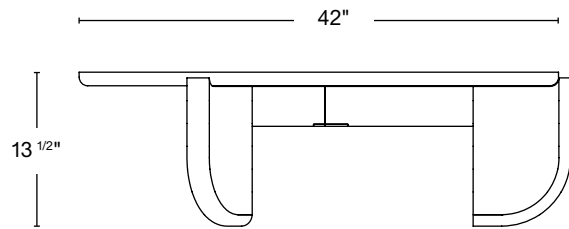

PRODUCT DESCRIPTION

Legs of solid white oak paired with honed Navona Travertine.

DESIGNER Paul Mignogna

PRODUCTION By Stillmade in Brooklyn

LEAD TIME 16-18 weeks
Subject to change based on workflow

MATERIALS Solid domestic timber
Honed Navona Travertine

WOOD FINISH Natural white oak

DIMENSIONS 36"Ø x 13 1/2"H
42"Ø x 13 1/2"H
48"Ø x 13 1/2"H

DIMENSION 36"Ø x 13 1/2"H
 STONE THICKNESS 1 1/4"
 FLOOR TO BOTTOM OF STONE 12 1/4"

DIMENSION 42"Ø x 13 1/2"H
 STONE THICKNESS 1 1/4"
 FLOOR TO BOTTOM OF STONE 12 1/4"

DIMENSION 48"Ø x 13 1/2"H
 STONE THICKNESS 1 1/4"
 FLOOR TO BOTTOM OF STONE 12 1/4"