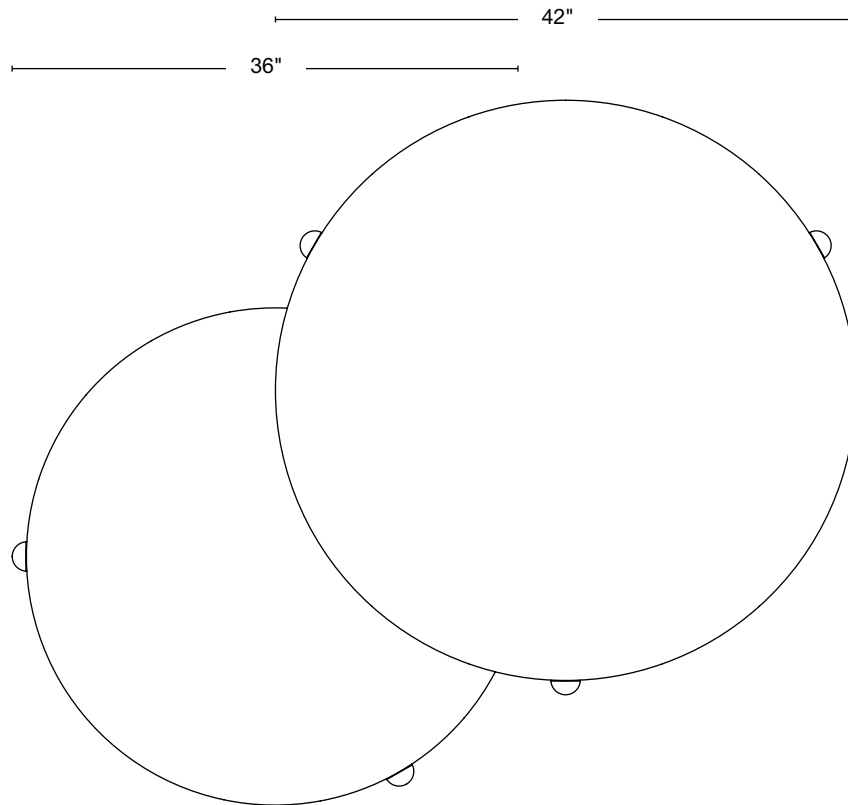

PRODUCT DESCRIPTION

Legs of solid white oak paired with honed Navona Travertine.

DESIGNER Paul Mignogna

PRODUCTION By Stillmade in Brooklyn

LEAD TIME 16-18 weeks
Subject to change based on workflow

MATERIALS Solid domestic timber
Honed Navona Travertine

WOOD FINISH Natural white oak

DIMENSIONS 36"Ø x 13 1/2"H + 42"Ø x 15 1/2"H

DIMENSIONS	36"Ø x 13 1/2"H 42"Ø x 15 1/2"H
STONE THICKNESS	1 1/4"
FLOOR TO BOTTOM OF STONE	12 1/4" 14 1/4"