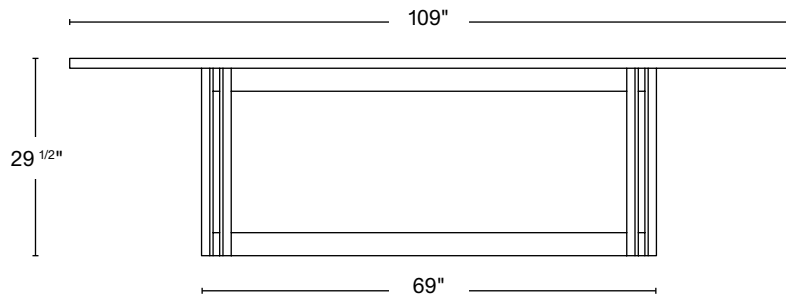

DIMENSIONS 84"W x 36"L x 29 1/2"H
96"W x 36"L x 29 1/2"H
109"W x 36"L x 29 1/2"H
120"W x 36"L x 29 1/2"H

STILLMADE

TAPERED DINING TABLE

DIMENSION 84"W x 36"D x 29 1/2"H
 TOP THICKNESS 1 1/2"
 CHAIR CLEARANCE 28"
 SEATS 6-8

DIMENSION 96"W x 36"D x 29 1/2"H
 TOP THICKNESS 1 1/2"
 CHAIR CLEARANCE 28"
 SEATS 8

DIMENSION 109"W x 36"D x 29 1/2"H
 TOP THICKNESS 1 1/2"
 CHAIR CLEARANCE 28"
 SEATS 8-10

DIMENSION 120"W x 36"D x 29 1/2"H
 TOP THICKNESS 1 1/2"
 CHAIR CLEARANCE 28"
 SEATS 10