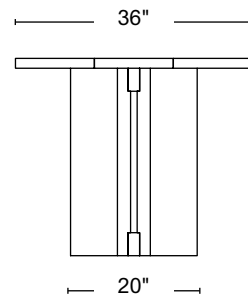

DIMENSIONS 84"W x 36"L x 29 1/2"H
96"W x 36"L x 29 1/2"H
109"W x 36"L x 29 1/2"H
120"W x 36"L x 29 1/2"H

STILLMADE

TAPERED DINING TABLE

DIMENSION 84"W x 36"D x 29 1/2"H
 TOP THICKNESS 1 1/2"
 CHAIR CLEARANCE 28"
 SEATS 6-8

DIMENSION 96"W x 36"D x 29 1/2"H
 TOP THICKNESS 1 1/2"
 CHAIR CLEARANCE 28"
 SEATS 8

DIMENSION 109"W x 36"D x 29 1/2"H
 TOP THICKNESS 1 1/2"
 CHAIR CLEARANCE 28"
 SEATS 8-10

DIMENSION 120"W x 36"D x 29 1/2"H
 TOP THICKNESS 1 1/2"
 CHAIR CLEARANCE 28"
 SEATS 10