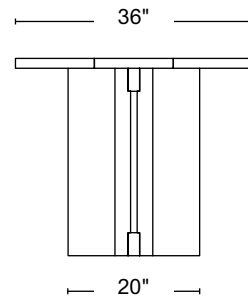

DIMENSIONS 84"W x 36"L x 29 1/2"H
96"W x 36"L x 29 1/2"H
109"W x 36"L x 29 1/2"H
120"W x 36"L x 29 1/2"H

STILLMADE

TAPERED DINING TABLE

DIMENSION 84"W x 36"D x 29 1/2"H
 TOP THICKNESS 1 1/2"
 CHAIR CLEARANCE 28"
 SEATS 6-8

DIMENSION 96"W x 36"D x 29 1/2"H
 TOP THICKNESS 1 1/2"
 CHAIR CLEARANCE 28"
 SEATS 8

DIMENSION 109"W x 36"D x 29 1/2"H
 TOP THICKNESS 1 1/2"
 CHAIR CLEARANCE 28"
 SEATS 8-10

DIMENSION 120"W x 36"D x 29 1/2"H
 TOP THICKNESS 1 1/2"
 CHAIR CLEARANCE 28"
 SEATS 10