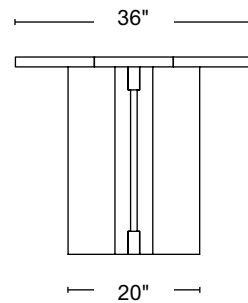

DIMENSIONS 84"W x 36"L x 29 1/2"H
96"W x 36"L x 29 1/2"H
109"W x 36"L x 29 1/2"H
120"W x 36"L x 29 1/2"H

STILLMADE

TAPERED DINING TABLE

DIMENSION 84"W x 36"D x 29 1/2"H
 TOP THICKNESS 1 1/2"
 CHAIR CLEARANCE 28"
 SEATS 6-8

DIMENSION 96"W x 36"D x 29 1/2"H
 TOP THICKNESS 1 1/2"
 CHAIR CLEARANCE 28"
 SEATS 8

DIMENSION 109"W x 36"D x 29 1/2"H
 TOP THICKNESS 1 1/2"
 CHAIR CLEARANCE 28"
 SEATS 8-10

DIMENSION 120"W x 36"D x 29 1/2"H
 TOP THICKNESS 1 1/2"
 CHAIR CLEARANCE 28"
 SEATS 10