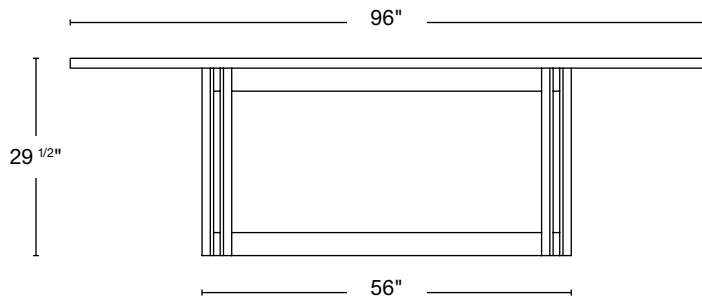

DIMENSIONS 84"W x 36"L x 29 1/2"H
96"W x 36"L x 29 1/2"H
109"W x 36"L x 29 1/2"H
120"W x 36"L x 29 1/2"H

STILLMADE

TAPERED DINING TABLE

DIMENSION 84"W x 36"D x 29 1/2"H
 TOP THICKNESS 1 1/2"
 CHAIR CLEARANCE 28"
 SEATS 6-8

DIMENSION 96"W x 36"D x 29 1/2"H
 TOP THICKNESS 1 1/2"
 CHAIR CLEARANCE 28"
 SEATS 8

DIMENSION 109"W x 36"D x 29 1/2"H
 TOP THICKNESS 1 1/2"
 CHAIR CLEARANCE 28"
 SEATS 8-10

DIMENSION 120"W x 36"D x 29 1/2"H
 TOP THICKNESS 1 1/2"
 CHAIR CLEARANCE 28"
 SEATS 10