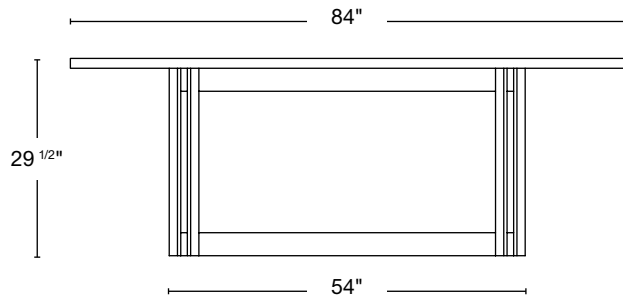

DIMENSIONS 84"W x 36"L x 29 1/2"H
96"W x 36"L x 29 1/2"H
109"W x 36"L x 29 1/2"H
120"W x 36"L x 29 1/2"H

STILLMADE

TAPERED DINING TABLE

DIMENSION 84"W x 36"D x 29 1/2"H
 TOP THICKNESS 1 1/2"
 CHAIR CLEARANCE 28"
 SEATS 6-8

DIMENSION 96"W x 36"D x 29 1/2"H
 TOP THICKNESS 1 1/2"
 CHAIR CLEARANCE 28"
 SEATS 8

DIMENSION 109"W x 36"D x 29 1/2"H
 TOP THICKNESS 1 1/2"
 CHAIR CLEARANCE 28"
 SEATS 8-10

DIMENSION 120"W x 36"D x 29 1/2"H
 TOP THICKNESS 1 1/2"
 CHAIR CLEARANCE 28"
 SEATS 10