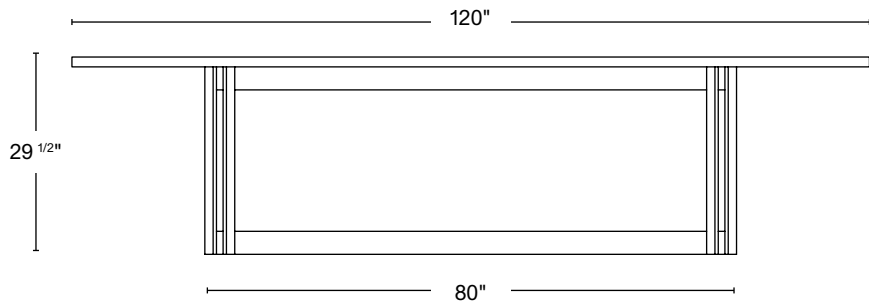

DIMENSIONS 84"W x 36"L x 29 1/2"H
96"W x 36"L x 29 1/2"H
109"W x 36"L x 29 1/2"H
120"W x 36"L x 29 1/2"H

STILLMADE

TAPERED DINING TABLE

DIMENSION 84"W x 36"D x 29 1/2"H
 TOP THICKNESS 1 1/2"
 CHAIR CLEARANCE 28"
 SEATS 6-8

DIMENSION 96"W x 36"D x 29 1/2"H
 TOP THICKNESS 1 1/2"
 CHAIR CLEARANCE 28"
 SEATS 8

DIMENSION 109"W x 36"D x 29 1/2"H
 TOP THICKNESS 1 1/2"
 CHAIR CLEARANCE 28"
 SEATS 8-10

DIMENSION 120"W x 36"D x 29 1/2"H
 TOP THICKNESS 1 1/2"
 CHAIR CLEARANCE 28"
 SEATS 10