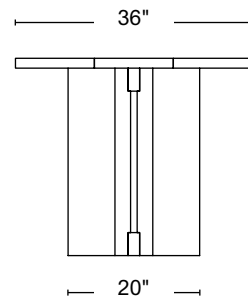

DIMENSIONS 84"W x 36"L x 29 1/2"H
96"W x 36"L x 29 1/2"H
109"W x 36"L x 29 1/2"H
120"W x 36"L x 29 1/2"H

STILLMADE

TAPERED DINING TABLE

DIMENSION 84"W x 36"D x 29 1/2"H
 TOP THICKNESS 1 1/2"
 CHAIR CLEARANCE 28"
 SEATS 6-8

DIMENSION 96"W x 36"D x 29 1/2"H
 TOP THICKNESS 1 1/2"
 CHAIR CLEARANCE 28"
 SEATS 8

DIMENSION 109"W x 36"D x 29 1/2"H
 TOP THICKNESS 1 1/2"
 CHAIR CLEARANCE 28"
 SEATS 8-10

DIMENSION 120"W x 36"D x 29 1/2"H
 TOP THICKNESS 1 1/2"
 CHAIR CLEARANCE 28"
 SEATS 10