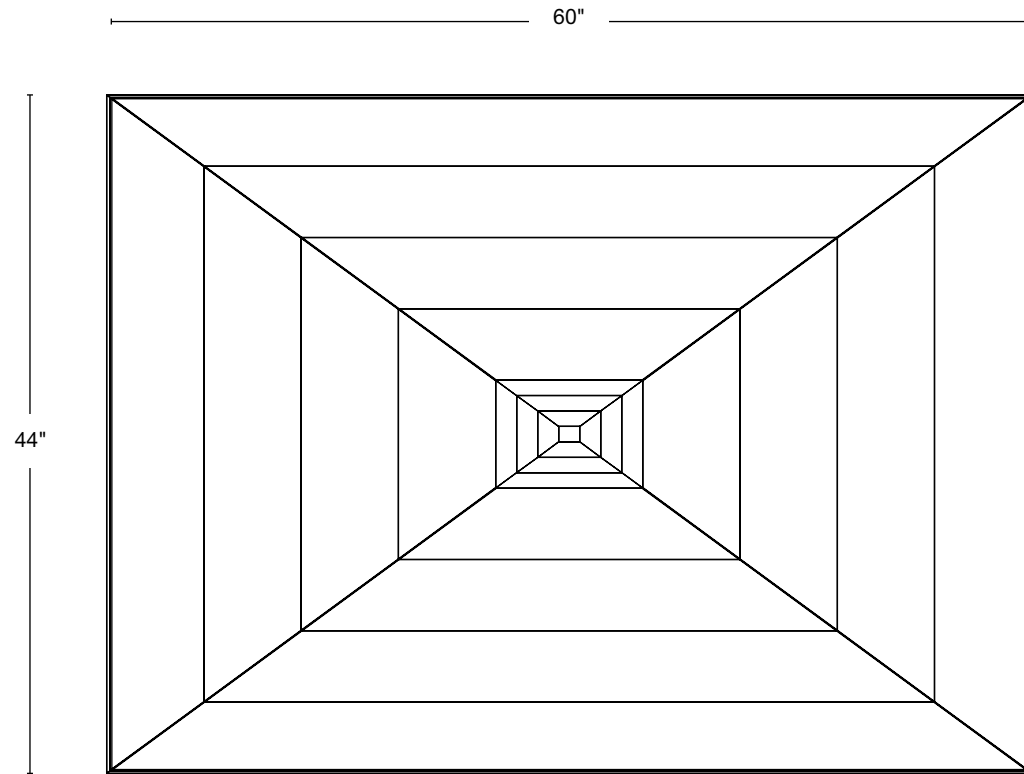

PRODUCT DESCRIPTION

A solid wood base showcasing exceptional traditional joinery is paired with a minimal parquet top.

DESIGNER Paul Mignogna

PRODUCTION By Stillmade in Brooklyn

LEAD TIME 16-18 weeks
Subject to change based on workflow

MATERIALS Solid domestic timber

WOOD FINISH Natural walnut
Oxidized walnut
Natural white oak
Oxidized white oak
Bleached ash

DIMENSION 44"W x 60"L x 12^{1/4}"H

DIMENSION

60"W x 44"D x 12 1/4"H