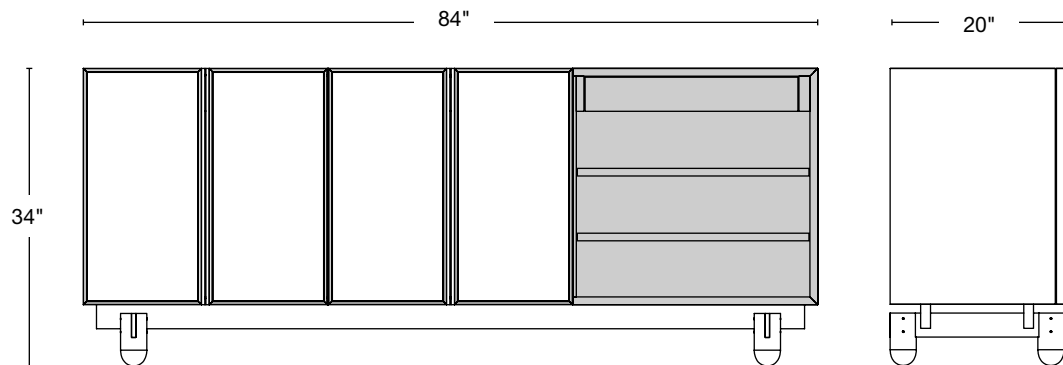

PRODUCT DESCRIPTION

The Luca Sideboard has lacquered doors in a solid wood frame. An enduring yet warm material creates a unique surface in both appearance and touch. Standard interior outfitted with adjustable shelves. Interior configuration can be customized.

DESIGNER	Paul Mignogna	
PRODUCTION	By Stillmade in Brooklyn	
CUSTOMIZATION	Limited customization	
LEAD TIME	16-18 weeks Subject to change based on workflow	
MATERIALS	Solid domestic timber Lacquered door panel	
FINISHES	FRAME	DOOR
	Natural walnut	Light
	Oxidized walnut	Dark
	Natural white oak	
	Oxidized white oak	
	Bleached ash	
DIMENSIONS	72"W x 20"D x 34"H	
	84"W x 20"D x 34"H	
	96"W x 20"D x 34"H	

DIMENSION 72"W x 20"D x 34"H
 CABINET HEIGHT 27"
 ADJUSTABLE SHELF 6

DIMENSION 84"W x 20"D x 34"H
 CABINET HEIGHT 27"
 ADJUSTABLE SHELF 6

DIMENSION 96"W x 20"D x 34"H
 CABINET HEIGHT 27"
 ADJUSTABLE SHELF 6