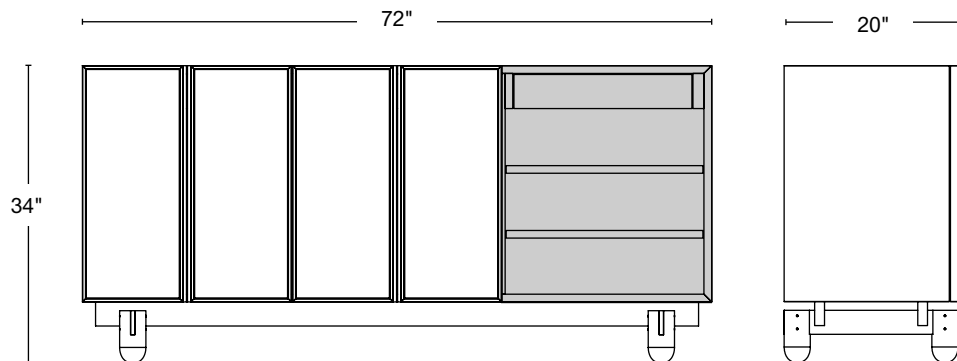

PRODUCT DESCRIPTION

The Luca Sideboard has lacquered doors in a solid wood frame. An enduring yet warm material creates a unique surface in both appearance and touch. Standard interior outfitted with adjustable shelves. Interior configuration can be customized.

DESIGNER	Paul Mignogna	
PRODUCTION	By Stillmade in Brooklyn	
CUSTOMIZATION	Limited customization	
LEAD TIME	16-18 weeks Subject to change based on workflow	
MATERIALS	Solid domestic timber Lacquered door panel	
FINISHES	FRAME	DOOR
	Natural walnut	Light
	Oxidized walnut	Dark
	Natural white oak	
	Oxidized white oak	
	Bleached ash	
DIMENSIONS	72"W x 20"D x 34"H	
	84"W x 20"D x 34"H	
	96"W x 20"D x 34"H	

DIMENSION 72"W x 20"D x 34"H
 CABINET HEIGHT 27"
 ADJUSTABLE SHELF 6

DIMENSION 84"W x 20"D x 34"H
 CABINET HEIGHT 27"
 ADJUSTABLE SHELF 6

DIMENSION 96"W x 20"D x 34"H
 CABINET HEIGHT 27"
 ADJUSTABLE SHELF 6