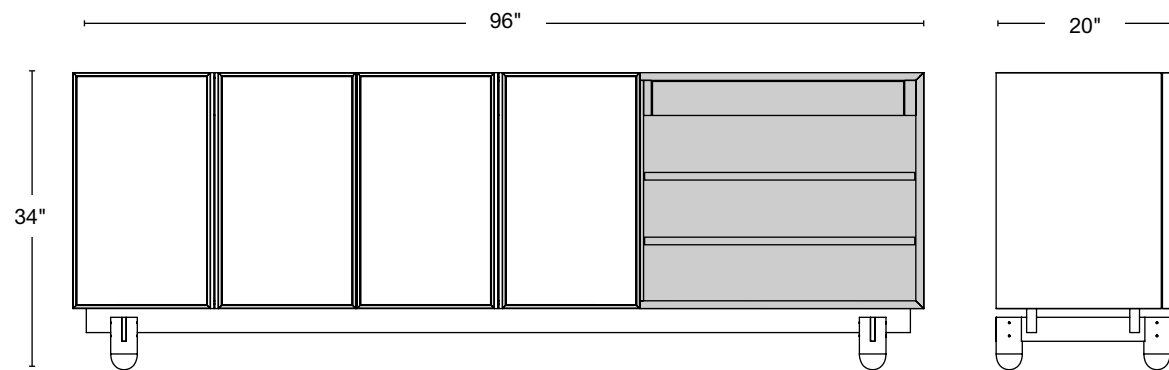

PRODUCT DESCRIPTION

The Luca Sideboard has lacquered doors in a solid wood frame. An enduring yet warm material creates a unique surface in both appearance and touch. Standard interior outfitted with adjustable shelves. Interior configuration can be customized.

DESIGNER	Paul Mignogna	
PRODUCTION	By Stillmade in Brooklyn	
CUSTOMIZATION	Limited customization	
LEAD TIME	16-18 weeks Subject to change based on workflow	
MATERIALS	Solid domestic timber Lacquered door panel	
FINISHES	FRAME	DOOR
	Natural walnut	Light
	Oxidized walnut	Dark
	Natural white oak	
	Oxidized white oak	
	Bleached ash	
DIMENSIONS	72"W x 20"D x 34"H	
	84"W x 20"D x 34"H	
	96"W x 20"D x 34"H	

DIMENSION 72"W x 20"D x 34"H
 CABINET HEIGHT 27"
 ADJUSTABLE SHELF 6

DIMENSION 84"W x 20"D x 34"H
 CABINET HEIGHT 27"
 ADJUSTABLE SHELF 6

DIMENSION 96"W x 20"D x 34"H
 CABINET HEIGHT 27"
 ADJUSTABLE SHELF 6