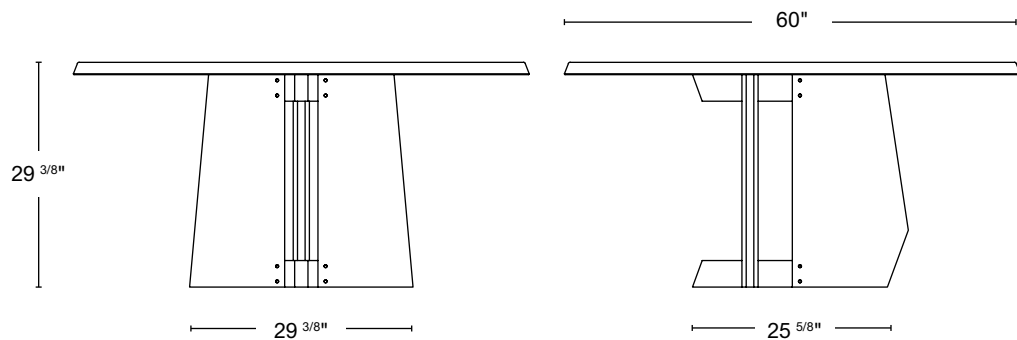

DIMENSIONS 48"Ø x 29^{3/8}"H
60"Ø x 29^{3/8}"H
72"Ø x 29^{3/8}"H

DIMENSION 48"Ø x 29 3/8"H
 TOP THICKNESS 1 5/8"
 CHAIR CLEARANCE 27 3/4"
 SEATS 4-5

DIMENSION 60"Ø x 29 3/8"H
 TOP THICKNESS 1 5/8"
 CHAIR CLEARANCE 27 3/4"
 SEATS 6-7

DIMENSION 72"Ø x 29 3/8"H
 TOP THICKNESS 1 5/8"
 CHAIR CLEARANCE 27 3/4"
 SEATS 8-9