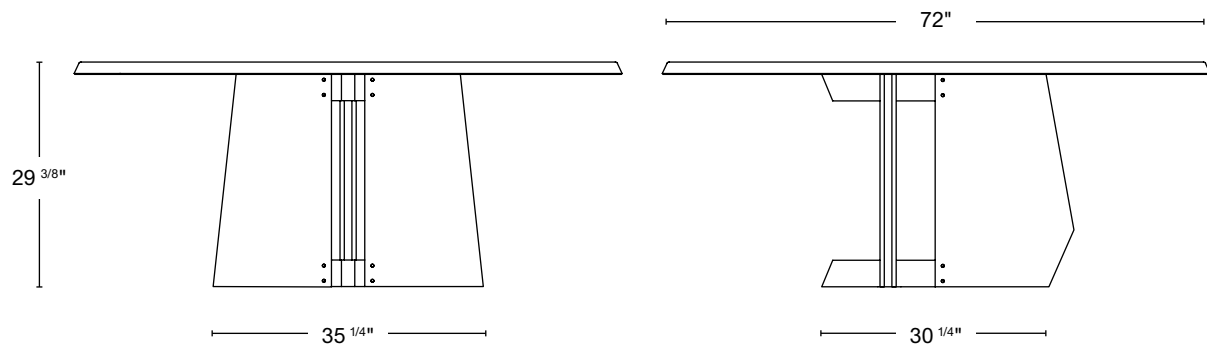

DIMENSIONS 48"Ø x 29^{3/8}"H
60"Ø x 29^{3/8}"H
72"Ø x 29^{3/8}"H

DIMENSION 48"Ø x 29 3/8"H
 TOP THICKNESS 1 5/8"
 CHAIR CLEARANCE 27 3/4"
 SEATS 4-5

DIMENSION 60"Ø x 29 3/8"H
 TOP THICKNESS 1 5/8"
 CHAIR CLEARANCE 27 3/4"
 SEATS 6-7

DIMENSION 72"Ø x 29 3/8"H
 TOP THICKNESS 1 5/8"
 CHAIR CLEARANCE 27 3/4"
 SEATS 8-9