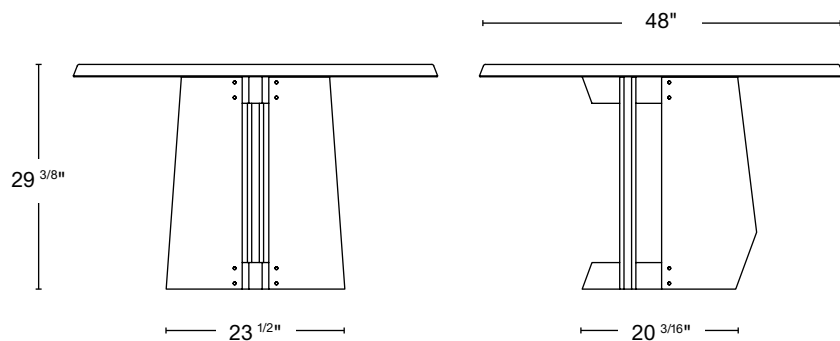

PRODUCT DESCRIPTION

An asymmetrical pedestal base built with hand selected timber of exceptional grade by artisan builders in our Brooklyn based woodshop.

DESIGNER Paul Mignogna

PRODUCTION By Stillmade in Brooklyn

DIMENSIONS 48"Ø x 29^{3/8}"H
60"Ø x 29^{3/8}"H
72"Ø x 29^{3/8}"H

DIMENSION 48"Ø x 29 3/8"H
 TOP THICKNESS 1 5/8"
 CHAIR CLEARANCE 27 3/4"
 SEATS 4-5

DIMENSION 60"Ø x 29 3/8"H
 TOP THICKNESS 1 5/8"
 CHAIR CLEARANCE 27 3/4"
 SEATS 6-7

DIMENSION 72"Ø x 29 3/8"H
 TOP THICKNESS 1 5/8"
 CHAIR CLEARANCE 27 3/4"
 SEATS 8-9