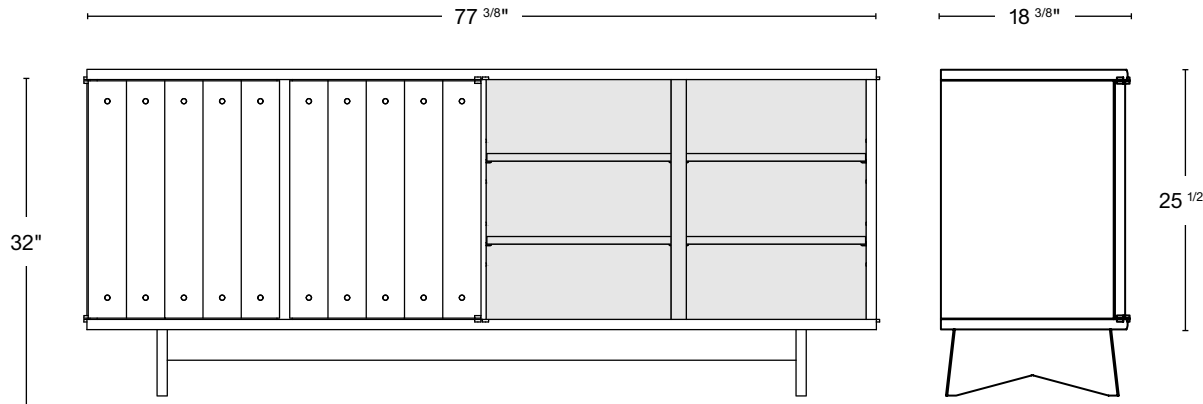

## PRODUCT DESCRIPTION

Inspired by the early designs of the Swedish modernists, the North Sideboard is a bold, yet minimal exploration of solid timber construction. The slatted doors are not glued together, but instead held rigid by internal tenons and through dowels.

DESIGNER	Paul Mignogna
PRODUCTION	Produced on a made to order basis at Stillmade's Brooklyn based workshop
CUSTOMIZATION	Limited customization
LEAD TIME	16-18 weeks Subject to change based on workflow
MATERIALS	Solid domestic timber Brass hinges
WOOD FINISH	Natural white oak Natural walnut Oxidized white oak
DIMENSIONS	48 <sup>5</sup> / <sub>8</sub> "W x 18 <sup>3</sup> / <sub>8</sub> "D x 32"H 77 <sup>3</sup> / <sub>8</sub> "W x 18 <sup>3</sup> / <sub>8</sub> "D x 32"H 96 <sup>7</sup> / <sub>8</sub> "W x 18 <sup>3</sup> / <sub>8</sub> "D x 32"H

DIMENSIONS 48 5/8"W x 18 3/8"D x 32"H  
 SHELF DEPTH 15 1/2"  
 # OF ADJUSTABLE SHELVES 4

DIMENSIONS 77 3/8"W x 18 3/8"D x 32"H  
 SHELF DEPTH 15 1/2"  
 # OF ADJUSTABLE SHELVES 8

DIMENSIONS 96 7/8"W x 18 3/8"D x 32"H  
 SHELF DEPTH 15 1/2"  
 # OF ADJUSTABLE SHELVES 8