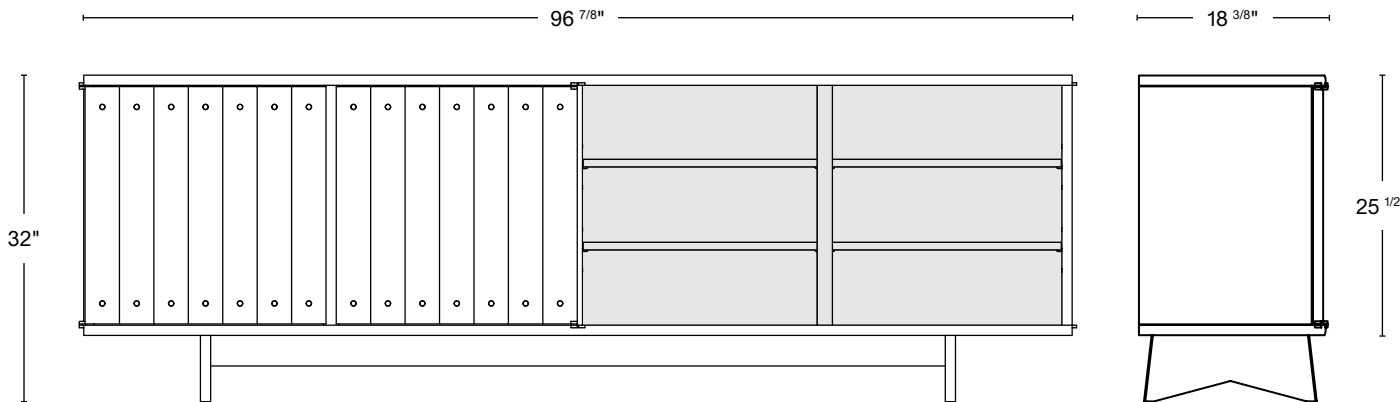

DESIGNER	Paul Mignogna
PRODUCTION	Produced on a made to order basis at Stillmade's Brooklyn based workshop
CUSTOMIZATION	Limited customization
LEAD TIME	16-18 weeks Subject to change based on workflow
MATERIALS	Solid domestic timber Brass hinges
WOOD FINISH	Natural white oak Natural walnut Oxidized white oak
DIMENSIONS	48 <sup>5</sup> / <sub>8</sub> "W x 18 <sup>3</sup> / <sub>8</sub> "D x 32"H 77 <sup>3</sup> / <sub>8</sub> "W x 18 <sup>3</sup> / <sub>8</sub> "D x 32"H 96 <sup>7</sup> / <sub>8</sub> "W x 18 <sup>3</sup> / <sub>8</sub> "D x 32"H

DIMENSIONS 48 5/8"W x 18 3/8"D x 32"H  
 SHELF DEPTH 15 1/2"  
 # OF ADJUSTABLE SHELVES 4

DIMENSIONS 77 3/8"W x 18 3/8"D x 32"H  
 SHELF DEPTH 15 1/2"  
 # OF ADJUSTABLE SHELVES 8

DIMENSIONS 96 7/8"W x 18 3/8"D x 32"H  
 SHELF DEPTH 15 1/2"  
 # OF ADJUSTABLE SHELVES 8