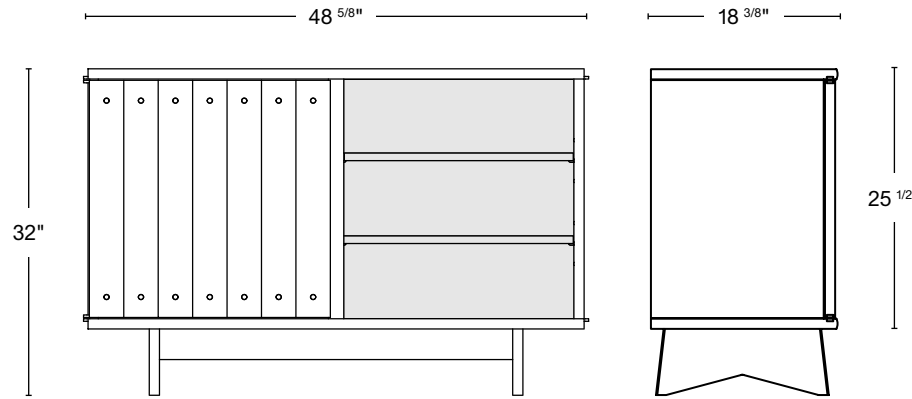

## PRODUCT DESCRIPTION

Inspired by the early designs of the Swedish modernists, the North Sideboard is a bold, yet minimal exploration of solid timber construction. The slatted doors are not glued together, but instead held rigid by internal tenons and through dowels.

DESIGNER	Paul Mignogna
PRODUCTION	Produced on a made to order basis at Stillmade's Brooklyn based workshop
CUSTOMIZATION	Limited customization
LEAD TIME	16-18 weeks Subject to change based on workflow
MATERIALS	Solid domestic timber Brass hinges
WOOD FINISH	Natural white oak Natural walnut Oxidized white oak
DIMENSIONS	48 <sup>5</sup> / <sub>8</sub> "W x 18 <sup>3</sup> / <sub>8</sub> "D x 32"H 77 <sup>3</sup> / <sub>8</sub> "W x 18 <sup>3</sup> / <sub>8</sub> "D x 32"H 96 <sup>7</sup> / <sub>8</sub> "W x 18 <sup>3</sup> / <sub>8</sub> "D x 32"H

DIMENSIONS 48 5/8"W x 18 3/8"D x 32"H  
 SHELF DEPTH 15 1/2"  
 # OF ADJUSTABLE SHELVES 4

DIMENSIONS 77 3/8"W x 18 3/8"D x 32"H  
 SHELF DEPTH 15 1/2"  
 # OF ADJUSTABLE SHELVES 8

DIMENSIONS 96 7/8"W x 18 3/8"D x 32"H  
 SHELF DEPTH 15 1/2"  
 # OF ADJUSTABLE SHELVES 8