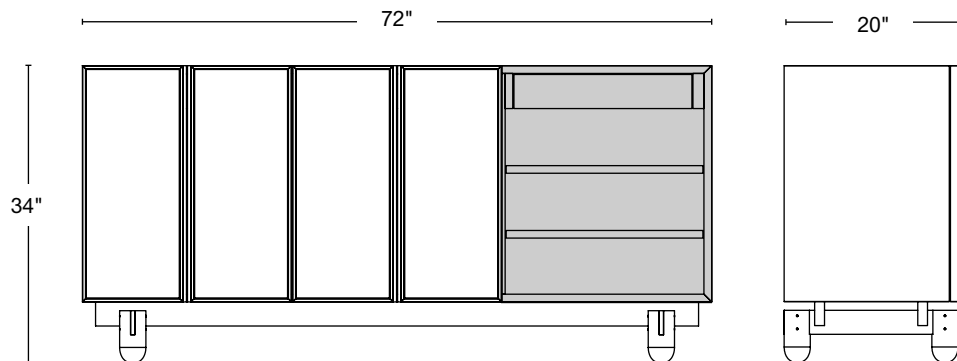

PRODUCT DESCRIPTION

The Luca Sideboard has lacquered doors in a solid wood frame. An enduring yet warm material creates a unique surface in both appearance and touch. Standard interior outfitted with adjustable shelves. Interior configuration can be customized.

DIMENSIONS 72"W x 20"D x 34"H
 CABINET HEIGHT 27"
 ADJUSTABLE SHELF 6

DIMENSIONS 84"W x 20"D x 34"H
 CABINET HEIGHT 27"
 ADJUSTABLE SHELF 6

DIMENSIONS 96"W x 20"D x 34"H
 CABINET HEIGHT 27"
 ADJUSTABLE SHELF 6