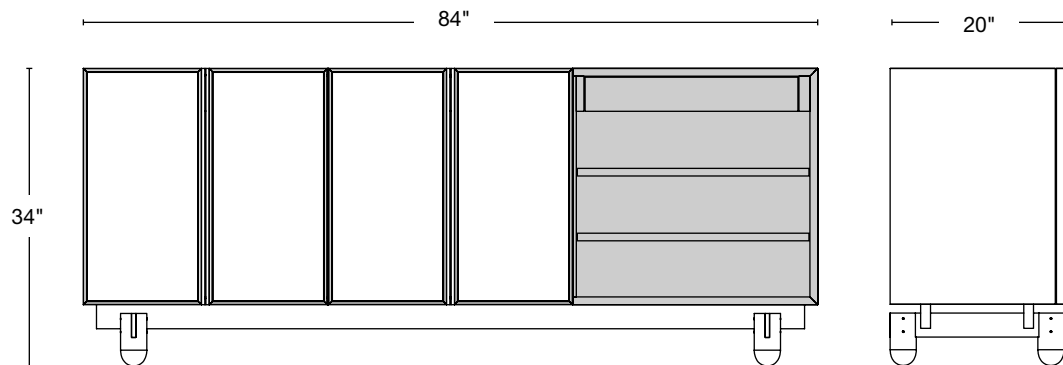

PRODUCT DESCRIPTION

The Luca Sideboard has lacquered doors in a solid wood frame. An enduring yet warm material creates a unique surface in both appearance and touch. Standard interior outfitted with adjustable shelves. Interior configuration can be customized.

DIMENSIONS 72"W x 20"D x 34"H
 CABINET HEIGHT 27"
 ADJUSTABLE SHELF 6

DIMENSIONS 84"W x 20"D x 34"H
 CABINET HEIGHT 27"
 ADJUSTABLE SHELF 6

DIMENSIONS 96"W x 20"D x 34"H
 CABINET HEIGHT 27"
 ADJUSTABLE SHELF 6