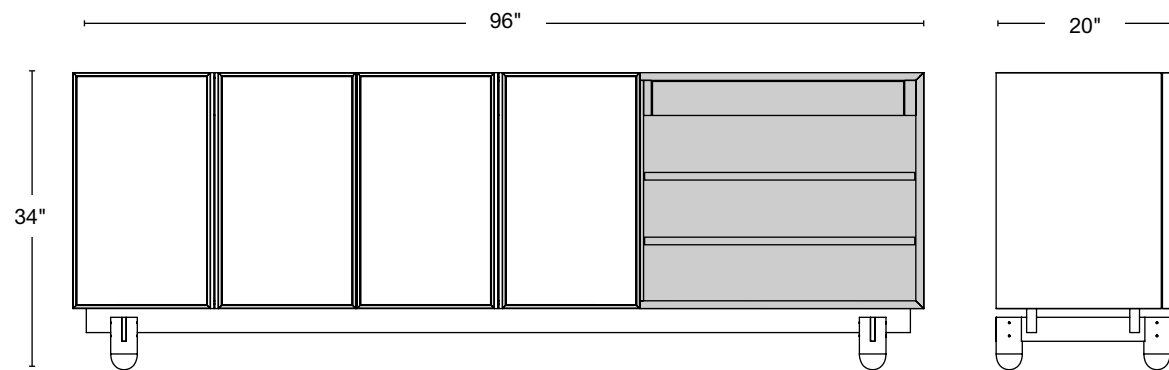

PRODUCT DESCRIPTION

The Luca Sideboard has lacquered doors in a solid wood frame. An enduring yet warm material creates a unique surface in both appearance and touch. Standard interior outfitted with adjustable shelves. Interior configuration can be customized.

DIMENSIONS 72"W x 20"D x 34"H
 CABINET HEIGHT 27"
 ADJUSTABLE SHELF 6

DIMENSIONS 84"W x 20"D x 34"H
 CABINET HEIGHT 27"
 ADJUSTABLE SHELF 6

DIMENSIONS 96"W x 20"D x 34"H
 CABINET HEIGHT 27"
 ADJUSTABLE SHELF 6