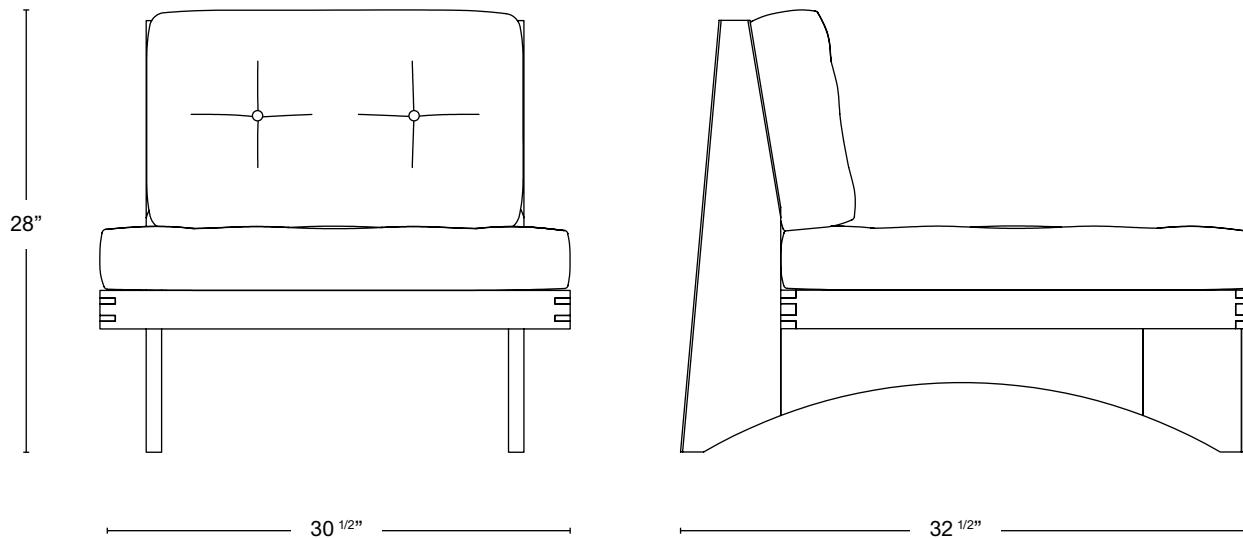

PRODUCT DESCRIPTION

Solid wood frame. Hand stitched tufted cushions. Fabric COM

PRODUCTION

Produced by artisans in Brooklyn

CUSTOMIZATION

Limited customization

LEAD TIME

12-16 weeks
Subject to change based on workflow

MATERIALS

Solid domestic timber
Fabric (COM) upholstery

FINISH

Natural walnut
Oxidized walnut
Natural white oak
Oxidized white oak
Bleached ash

DIMENSIONS	30 1/2"W x 32 1/2"D x 29 1/2"H
SEAT WIDTH	30 1/2"
SEAT DEPTH	26"
SEAT HEIGHT	16"