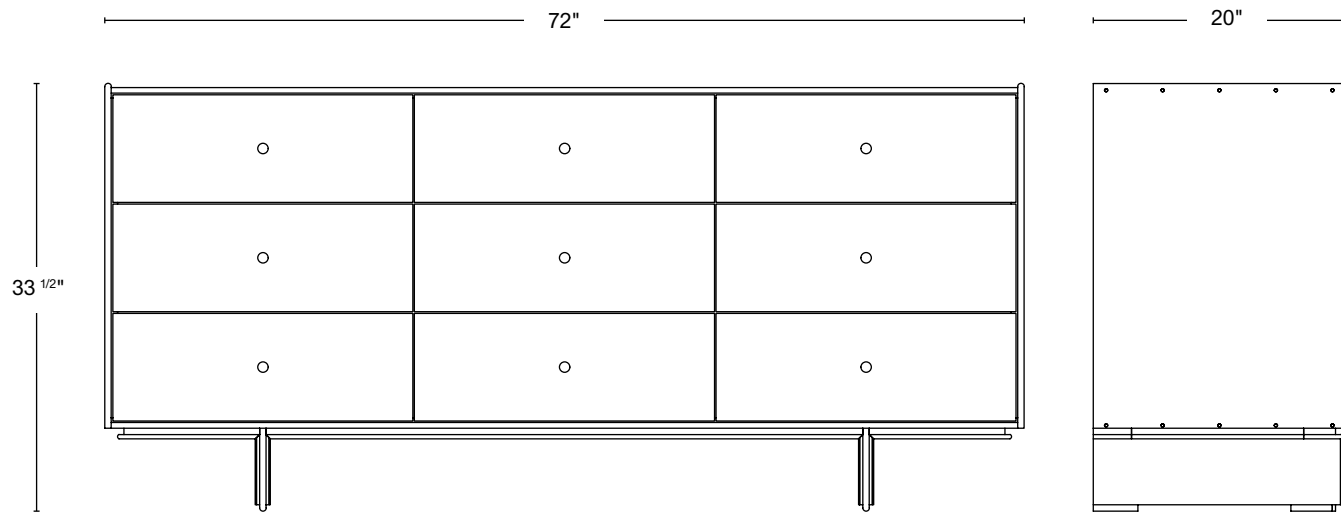

PRODUCT DESCRIPTION

Solid wood case and drawers. Hand turned and patinated brass pulls.

PRODUCTION Produced by artisans in Brooklyn

CUSTOMIZATION Limited customization

LEAD TIME 12-16 weeks
Subject to change based on workflow

MATERIALS Solid domestic timber
Patinated brass pulls

WOOD FINISH Natural walnut
Oxidized walnut
Natural white oak
Oxidized white oak
Bleached ash

DIMENSIONS	72"W x 20"D x 33 1/2"H
DRAWER NUMBER	9
DRAWER DEPTH	14", 17"