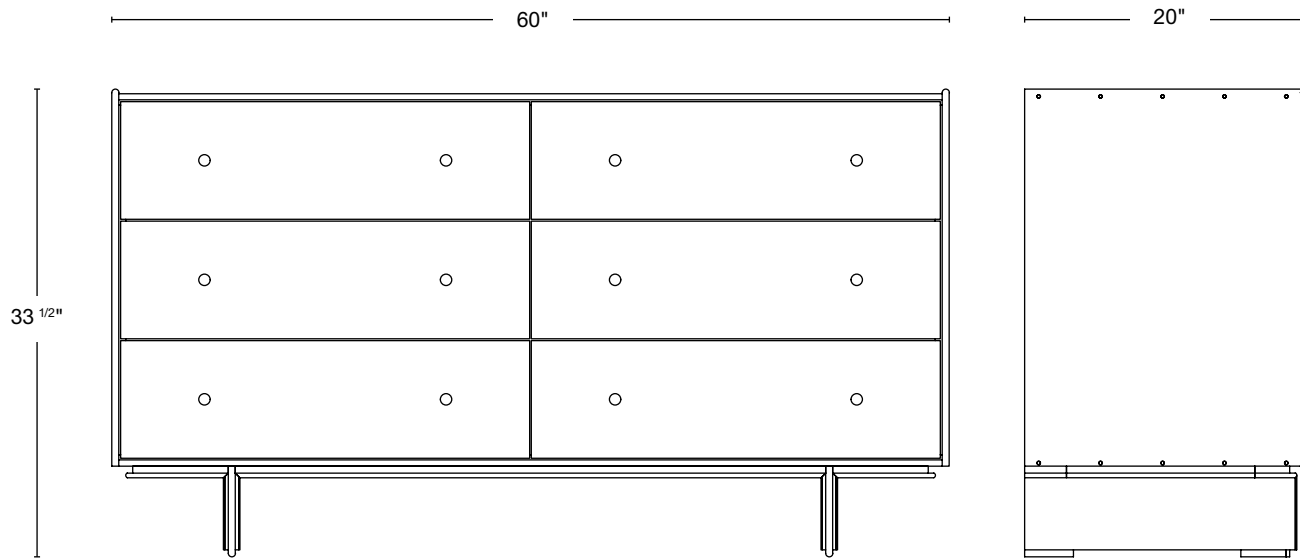

PRODUCT DESCRIPTION

Solid wood case and drawers. Hand turned and patinated brass pulls.

PRODUCTION Produced by artisans in Brooklyn

CUSTOMIZATION Limited customization

LEAD TIME 12-16 weeks
Subject to change based on workflow

MATERIALS Solid domestic timber
Patinated brass pulls

WOOD FINISH Natural walnut
Oxidized walnut
Natural white oak
Oxidized white oak
Bleached ash

DIMENSIONS	60"W x 20"D x 33 1/2"H
DRAWER NUMBER	6
DRAWER DEPTH	14", 17"