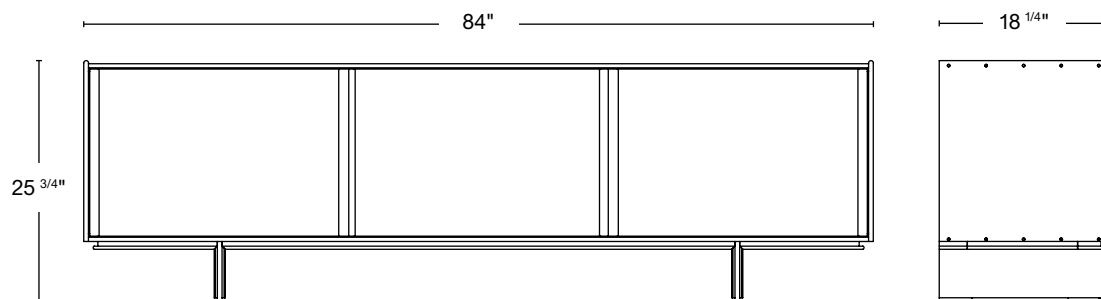

12-16 weeks
Subject to change based on workflow

MATERIALS

Solid domestic timber

WOOD FINISH

Natural walnut
Oxidized walnut
Natural white oak
Oxidized white oak
Bleached ash

DIMENSIONS 60"W x 18 1/4"D x 25 3/4"H
 ADJUSTABLE SHELF 2

DIMENSIONS 72"W x 18 1/4"D x 25 3/4"H
 ADJUSTABLE SHELF 2
 DRAWER 3

DIMENSIONS 72"W x 18 1/4"D x 25 3/4"H
 ADJUSTABLE SHELF 2
 DRAWER 3

DIMENSIONS 72"W x 18 1/4"D x 25 3/4"H
 ADJUSTABLE SHELF 2
 DRAWER 3