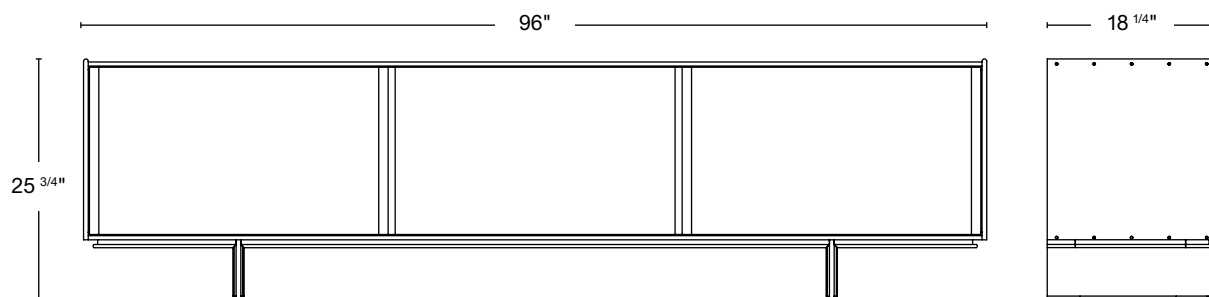

12-16 weeks
Subject to change based on workflow

MATERIALS

Solid domestic timber

WOOD FINISH

Natural walnut
Oxidized walnut
Natural white oak
Oxidized white oak
Bleached ash

DIMENSIONS 60"W x 18 1/4"D x 25 3/4"H
 ADJUSTABLE SHELF 2

DIMENSIONS 72"W x 18 1/4"D x 25 3/4"H
 ADJUSTABLE SHELF 2
 DRAWER 3

DIMENSIONS 72"W x 18 1/4"D x 25 3/4"H
 ADJUSTABLE SHELF 2
 DRAWER 3

DIMENSIONS 72"W x 18 1/4"D x 25 3/4"H
 ADJUSTABLE SHELF 2
 DRAWER 3