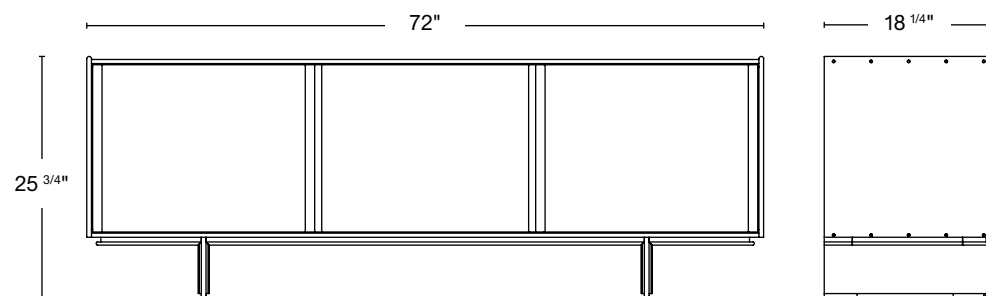

12-16 weeks
Subject to change based on workflow

MATERIALS

Solid domestic timber

WOOD FINISH

Natural walnut
Oxidized walnut
Natural white oak
Oxidized white oak
Bleached ash

DIMENSIONS 60"W x 18 1/4"D x 25 3/4"H
 ADJUSTABLE SHELF 2

DIMENSIONS 72"W x 18 1/4"D x 25 3/4"H
 ADJUSTABLE SHELF 2
 DRAWER 3

DIMENSIONS 72"W x 18 1/4"D x 25 3/4"H
 ADJUSTABLE SHELF 2
 DRAWER 3

DIMENSIONS 72"W x 18 1/4"D x 25 3/4"H
 ADJUSTABLE SHELF 2
 DRAWER 3