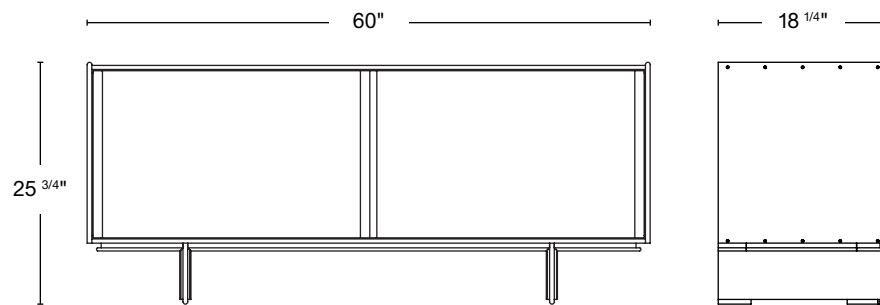

12-16 weeks
Subject to change based on workflow

MATERIALS

Solid domestic timber

WOOD FINISH

Natural walnut
Oxidized walnut
Natural white oak
Oxidized white oak
Bleached ash

DIMENSIONS 60"W x 18 1/4"D x 25 3/4"H
 ADJUSTABLE SHELF 2

DIMENSIONS 72"W x 18 1/4"D x 25 3/4"H
 ADJUSTABLE SHELF 2
 DRAWER 3

DIMENSIONS 72"W x 18 1/4"D x 25 3/4"H
 ADJUSTABLE SHELF 2
 DRAWER 3

DIMENSIONS 72"W x 18 1/4"D x 25 3/4"H
 ADJUSTABLE SHELF 2
 DRAWER 3