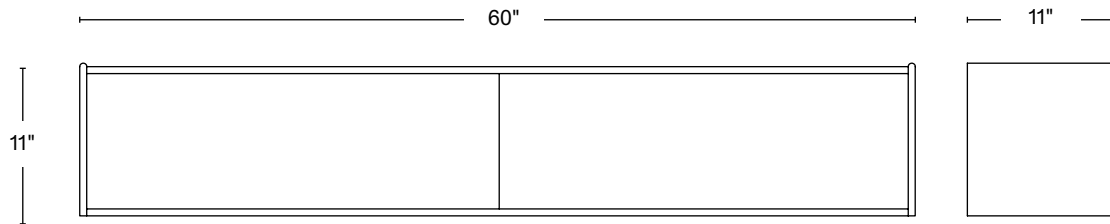

PRODUCT DESCRIPTION

A wall hanging drawer. An integral part of the Profile Series with either a wood or a hand gilded drawer front.

DESIGNER Paul Mignogna

PRODUCTION By Stillmade in Brooklyn

LEAD TIME 16-18 weeks
Subject to change based on workflow

MATERIALS Solid domestic timber

WOOD FINISH Natural walnut
Oxidized walnut
Natural white oak
Oxidized white oak
Bleached ash

DIMENSIONS 60"W x 11"D x 11"H
72"W x 11"D x 11"H

DIMENSION	60"W x 11"D x 11"H
INTERIOR WIDTH	28 1/2"
INTERIOR DEPTH	8"
INTERIOR HEIGHT	9"

DIMENSION	72"W x 11"D x 11"H
INTERIOR WIDTH	28 1/2"
INTERIOR DEPTH	8"
INTERIOR HEIGHT	9"