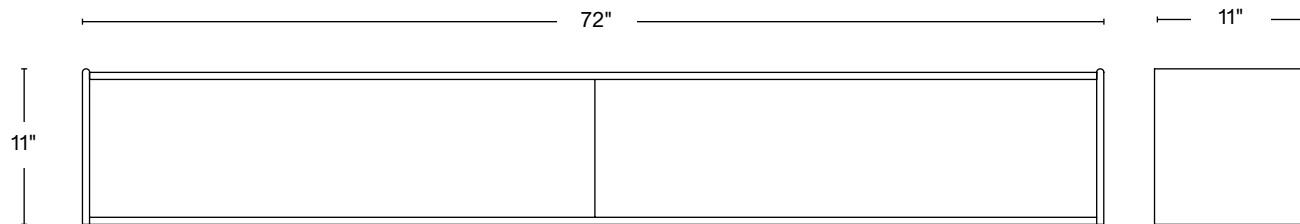

MATERIALS Solid domestic timber

WOOD FINISH Natural walnut
Oxidized walnut
Natural white oak
Oxidized white oak
Bleached ash

DIMENSIONS 60"W x 11"D x 11"H
72"W x 11"D x 11"H

DIMENSION	60"W x 11"D x 11"H
INTERIOR WIDTH	28 1/2"
INTERIOR DEPTH	8"
INTERIOR HEIGHT	9"

DIMENSION	72"W x 11"D x 11"H
INTERIOR WIDTH	28 1/2"
INTERIOR DEPTH	8"
INTERIOR HEIGHT	9"