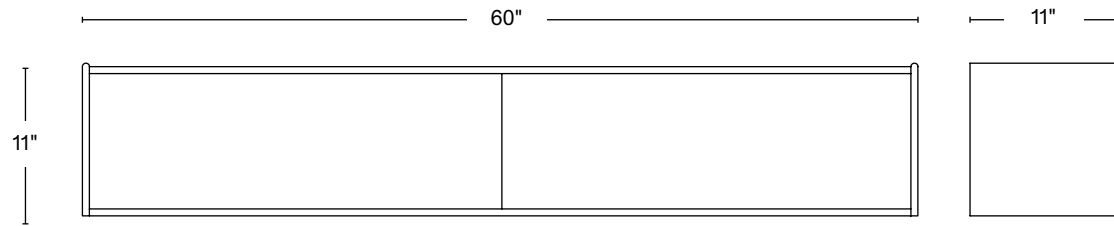

WOOD FINISH

Natural walnut

Oxidized walnut

Natural white oak

Oxidized white oak

Bleached ash

DIMENSIONS	60"W x 11"D x 11"H
INTERIOR WIDTH	28 1/2"
INTERIOR DEPTH	8"
INTERIOR HEIGHT	9"

DIMENSIONS	72"W x 11"D x 11"H
INTERIOR WIDTH	28 1/2"
INTERIOR DEPTH	8"
INTERIOR HEIGHT	9"