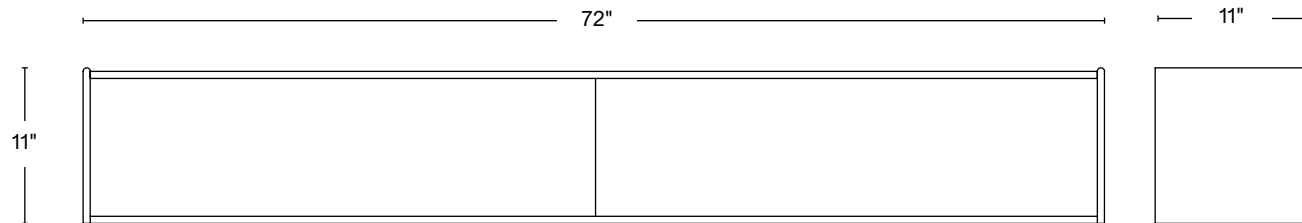

WOOD FINISH

Natural walnut

Oxidized walnut

Natural white oak

Oxidized white oak

Bleached ash

DIMENSIONS	60"W x 11"D x 11"H
INTERIOR WIDTH	28 1/2"
INTERIOR DEPTH	8"
INTERIOR HEIGHT	9"

DIMENSIONS	72"W x 11"D x 11"H
INTERIOR WIDTH	28 1/2"
INTERIOR DEPTH	8"
INTERIOR HEIGHT	9"