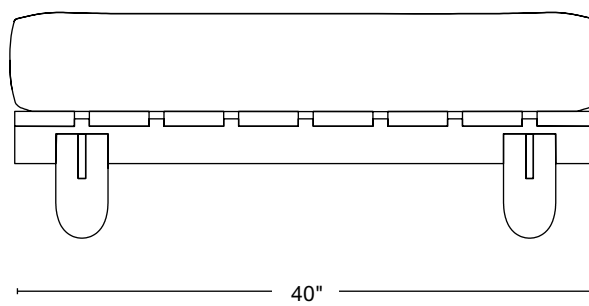

## PRODUCT DESCRIPTION

The Platform Ottoman consist of a solid wood frame, and hand stitched tufted cushion. Fabric is Customer's Own Material.

DESIGNER	Paul Mignogna	
PRODUCTION	By Stillmade in Brooklyn	
LEAD TIME	16-18 weeks Subject to change based on workflow	
MATERIALS	Solid domestic timber Fabric (COM) upholstery	
FINISHES	WOOD	FABRIC
	Natural walnut	COM
	Oxidized walnut	
	Natural white oak	
	Oxidized white oak	
	Bleached ash	
DIMENSION	40"W x 39"L x 15 1/4"H	

DIMENSION	40"W x 39"L x 15 1/4"H
FRAME HEIGHT	8 1/2"
CUSHION HEIGHT	6 3/4"