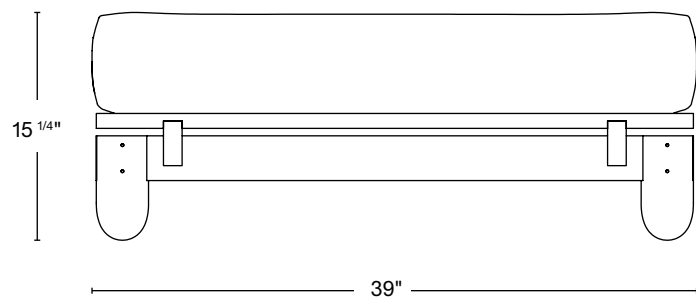

## PRODUCT DESCRIPTION

The Platform Ottoman consist of a solid wood frame, and hand stitched tufted cushion. Fabric is Customer's Own Material.

DESIGNER	Paul Mignogna	
PRODUCTION	By Stillmade in Brooklyn	
LEAD TIME	16-18 weeks Subject to change based on workflow	
MATERIALS	Solid domestic timber Fabric (COM) upholstery	
FINISHES	WOOD	FABRIC
	Natural walnut	COM
	Oxidized walnut	
	Natural white oak	
	Oxidized white oak	
	Bleached ash	
DIMENSION	40"W x 39"L x 15 1/4"H	

DIMENSION	40"W x 39"L x 15 1/4"H
FRAME HEIGHT	8 1/2"
CUSHION HEIGHT	6 3/4"