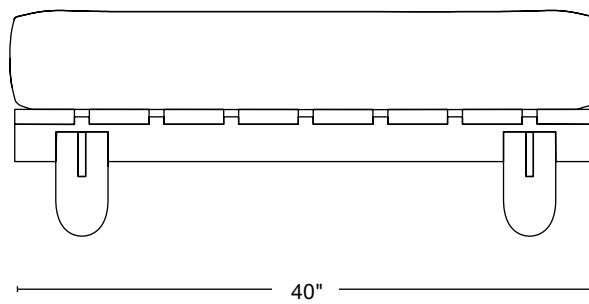

**MATERIALS** Solid domestic timber  
Fabric (COM) upholstery

**WOOD FINISH** Natural walnut  
Oxidized walnut  
Natural white oak  
Oxidized white oak  
Bleached ash

DIMENSIONS	40"W x 39"L x 15 1/4"H
FRAME HEIGHT	8 1/2"
CUSHION HEIGHT	6 3/4"