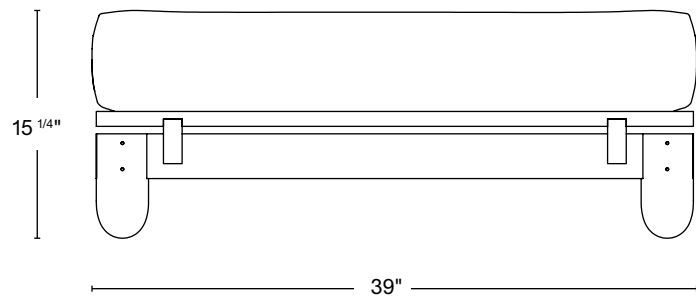

## PRODUCT DESCRIPTION

Solid wood frame. Hand stitched tufted cushions. Fabric COM

**PRODUCTION** Produced by artisans in Brooklyn

**CUSTOMIZATION** Limited customization

**LEAD TIME** 12-16 weeks  
Subject to change based on workflow

**MATERIALS** Solid domestic timber  
Fabric (COM) upholstery

**WOOD FINISH** Natural walnut  
Oxidized walnut  
Natural white oak  
Oxidized white oak  
Bleached ash

DIMENSIONS	40"W x 39"L x 15 1/4"H
FRAME HEIGHT	8 1/2"
CUSHION HEIGHT	6 3/4"