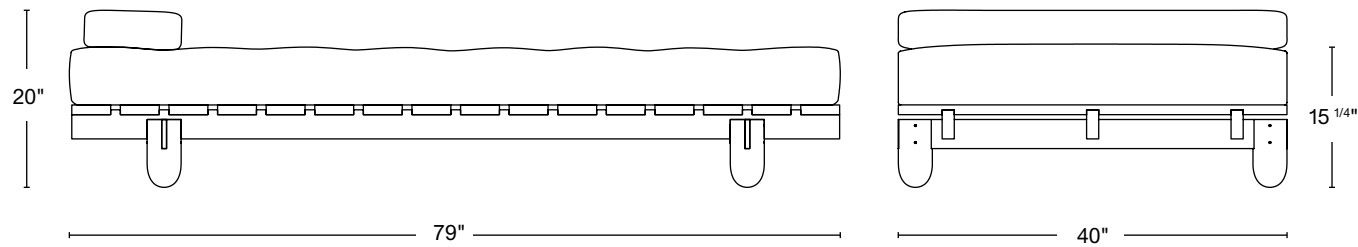

PRODUCT DESCRIPTION

Solid wood frame. Hand stitched tufted cushions. Fabric COM

PRODUCTION Produced by artisans in Brooklyn

CUSTOMIZATION Limited customization

LEAD TIME 12-16 weeks
Subject to change based on workflow

MATERIALS Solid domestic timber
Fabric (COM) upholstery

WOOD FINISH Natural walnut
Oxidized walnut
Natural white oak
Oxidized white oak
Bleached ash

DIMENSIONS	79"W x 40"L x 15 1/4"H
FRAME HEIGHT	8 1/2"
CUSHION HEIGHT	6 3/4"
PILLOW HEIGHT	4 3/4"