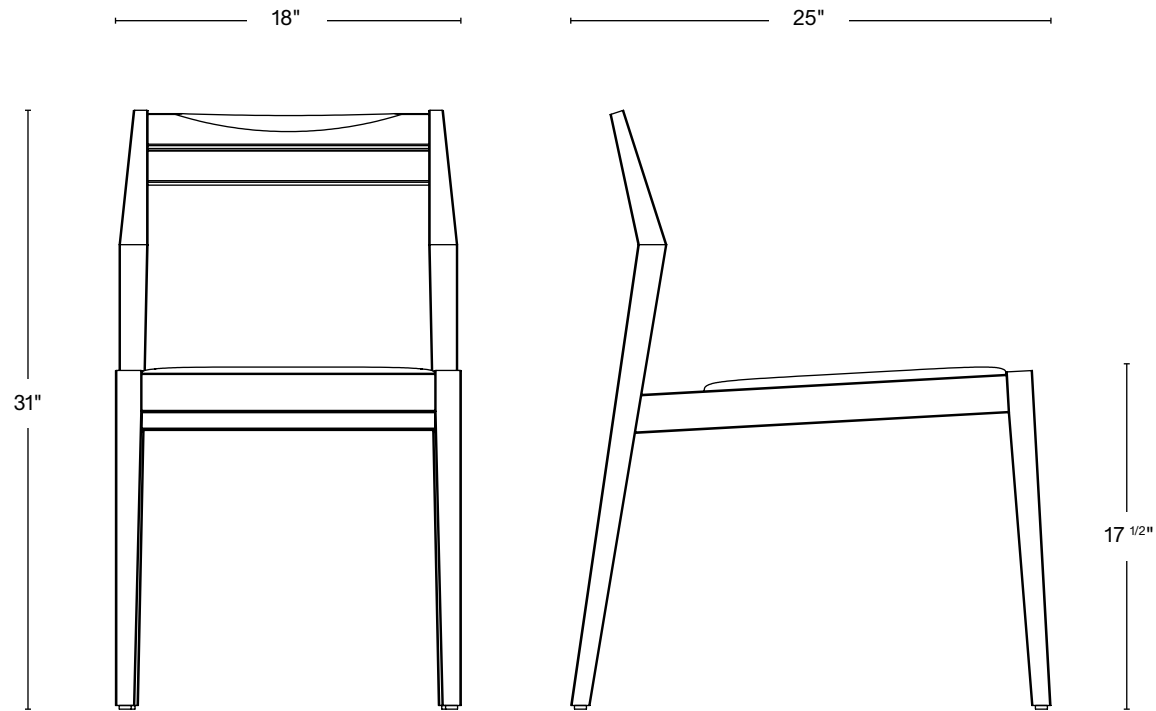

LEATHER FINISH

Burgundy

Light brown

Dark Brown

Black

DIMENSIONS	18"W x 25"D x 31"H
SEAT WIDTH	18"
SEAT DEPTH	18"
SEAT HEIGHT	17 1/2"