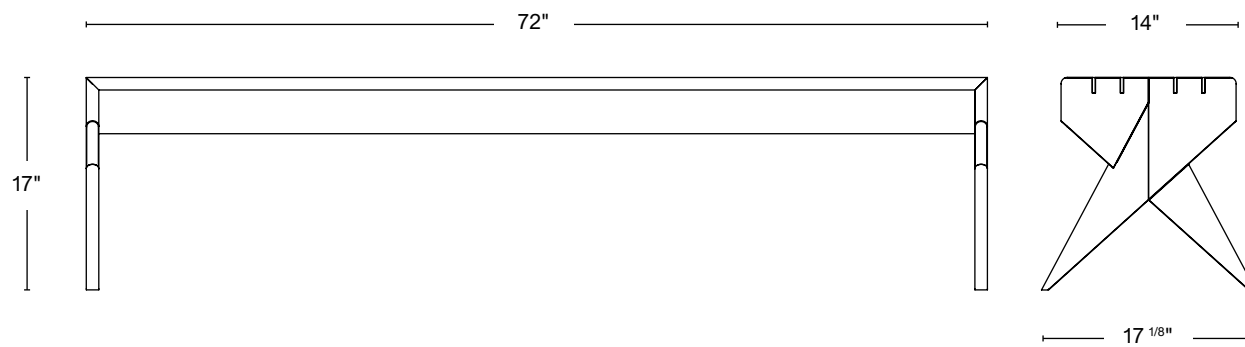

PRODUCT DESCRIPTION

Pairs with the Issa Dining Table. Solid wood construction with upholstered cushion. Upholstery is COM.

DESIGNER Paul Mignogna

PRODUCTION Frame by Stillmade in Brooklyn
Upholstery by Milo Workroom in LIC

LEAD TIME 16-18 weeks
Subject to change based on workflow

MATERIALS Solid domestic timber
Fabric upholstery

WOOD FINISH Natural walnut
Oxidized walnut
Natural white oak
Oxidized white oak
Bleached ash

DIMENSION 72"W x 17^{1/8}"D x 17"H

DIMENSION	72"W x 17 1/8"D x 17"H
CUSHION THICKNESS	2 1/2"
HEIGHT WITH CUSHION	19 1/2"