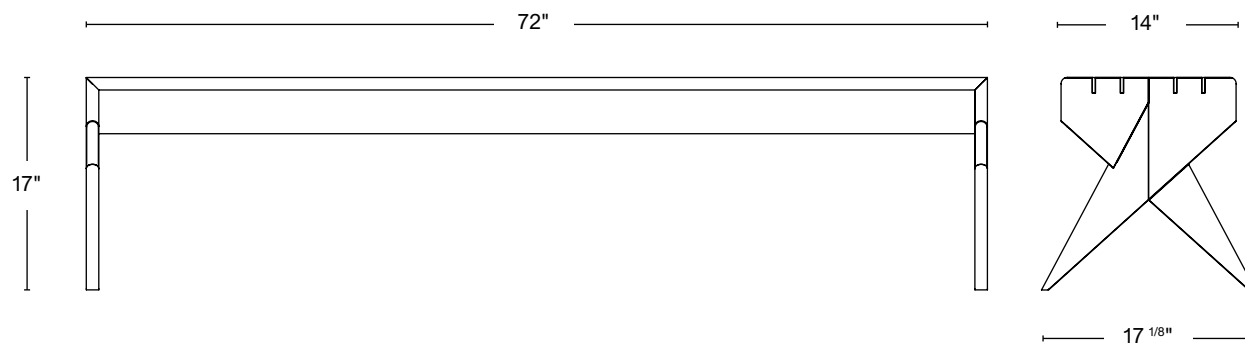

12-16 weeks
Subject to change based on workflow

MATERIALS

Solid domestic timber
Fabric (COM) upholstery

FINISH

Natural walnut
Oxidized walnut
Natural white oak
Oxidized white oak
Bleached ash

DIMENSIONS	72"W x 17 1/8"D x 17"H
CUSHION THICKNESS	2 1/2"
HEIGHT WITH CUSHION	19 1/2"