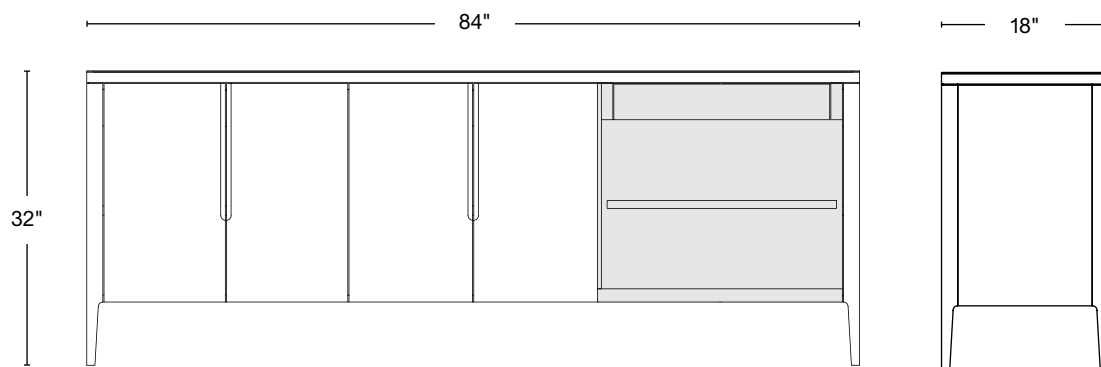

PRODUCT DESCRIPTION

The Harvest Sideboard is designed to house one's glassware, spirits, and accoutrement. The front features hand-sawn veneered doors with integrated pulls. The top is clad in hand finished, full grain leather - a material chosen for its natural beauty and texture only enhanced by age and wear.

DIMENSIONS 60"W x 18"D x 32"H
 ADJUSTABLE SHELF 2
 DRAWER 2

DIMENSIONS 72"W x 18"D x 32"H
 ADJUSTABLE SHELF 2
 DRAWER 2

DIMENSIONS 84"W x 18"D x 32"H
 ADJUSTABLE SHELF 3
 DRAWER 3