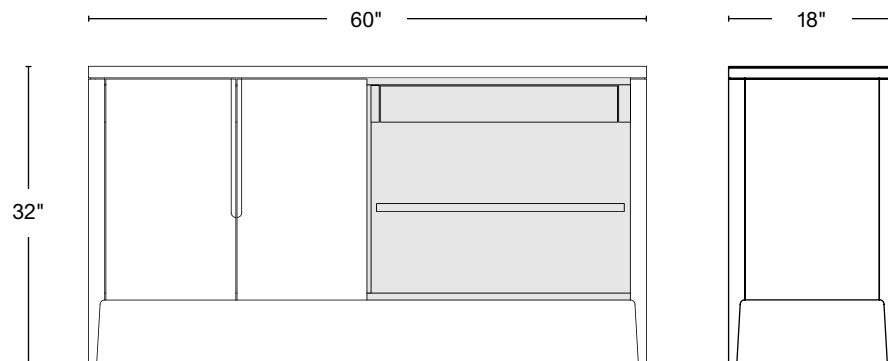

PRODUCT DESCRIPTION

The Harvest Sideboard is designed to house one's glassware, spirits, and accoutrement. The front features hand-sawn veneered doors with integrated pulls. The top is clad in hand finished, full grain leather - a material chosen for its natural beauty and texture only enhanced by age and wear.

DIMENSIONS 60"W x 18"D x 32"H
 ADJUSTABLE SHELF 2
 DRAWER 2

DIMENSIONS 72"W x 18"D x 32"H
 ADJUSTABLE SHELF 2
 DRAWER 2

DIMENSIONS 84"W x 18"D x 32"H
 ADJUSTABLE SHELF 3
 DRAWER 3