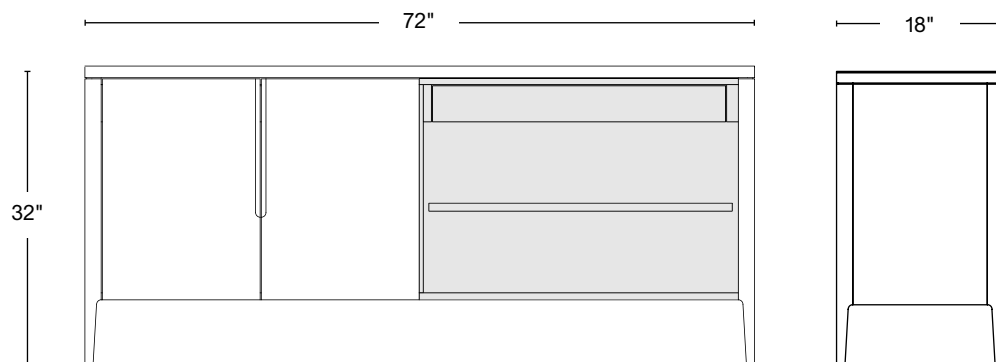

PRODUCT DESCRIPTION

The Harvest Sideboard is designed to house one's glassware, spirits, and accoutrement. The front features hand-sawn veneered doors with integrated pulls. The top is clad in hand finished, full grain leather - a material chosen for its natural beauty and texture only enhanced by age and wear.

DIMENSIONS 60"W x 18"D x 32"H
 ADJUSTABLE SHELF 2
 DRAWER 2

DIMENSIONS 72"W x 18"D x 32"H
 ADJUSTABLE SHELF 2
 DRAWER 2

DIMENSIONS 84"W x 18"D x 32"H
 ADJUSTABLE SHELF 3
 DRAWER 3