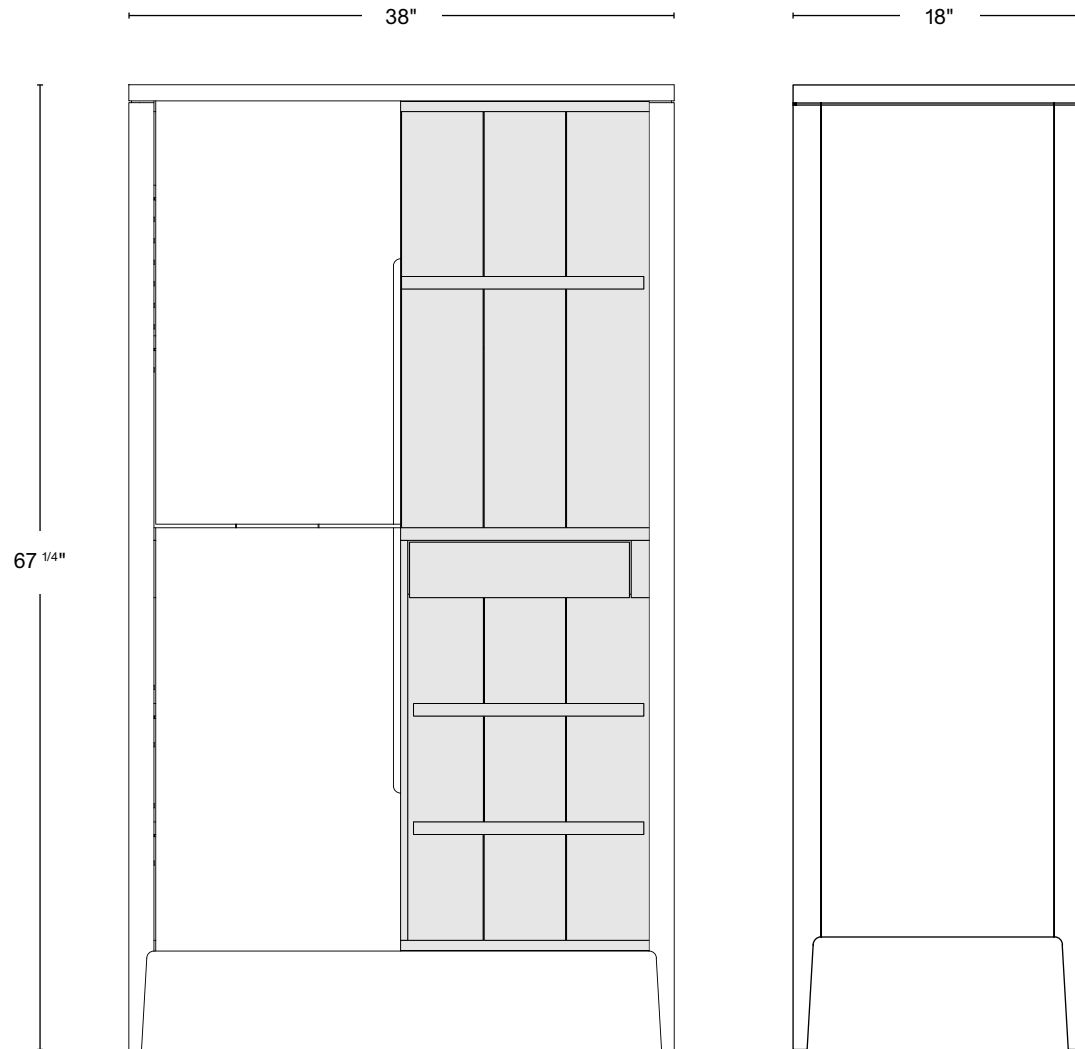

## PRODUCT DESCRIPTION

The Harvest Hutch is designed to house glassware, spirits, and accoutrement. The front features hand-sawn veneered doors with integrated pulls.

DESIGNER Paul Mignogna

PRODUCTION By Stillmade in Brooklyn

DIMENSION 38"W x 18"D x 67 1/4"H

|                  |                        |
|------------------|------------------------|
| DIMENSION        | 38"W x 18"D x 67 1/4"H |
| ADJUSTABLE SHELF | 5                      |
| DRAWER           | 2                      |