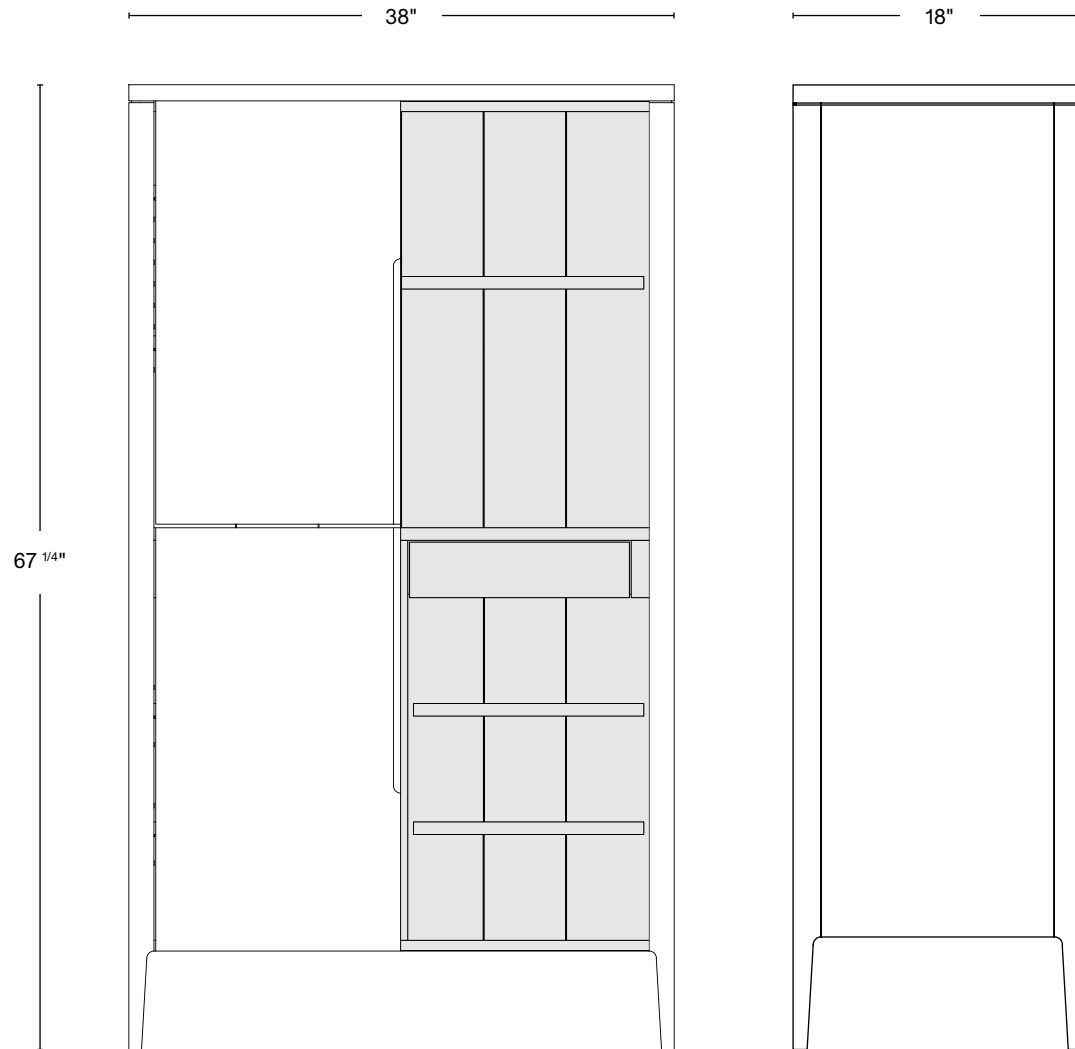

## PRODUCT DESCRIPTION

The Harvest Hutch is designed to house glassware, spirits, and accoutrement. The front features hand-sawn veneered doors with integrated pulls.

## FINISH

Natural walnut

Oxidized walnut

Natural white oak

Oxidized white oak

Bleached ash

DIMENSIONS	38"W x 18"D x 67 1/4"H
ADJUSTABLE SHELF	5
DRAWER	2