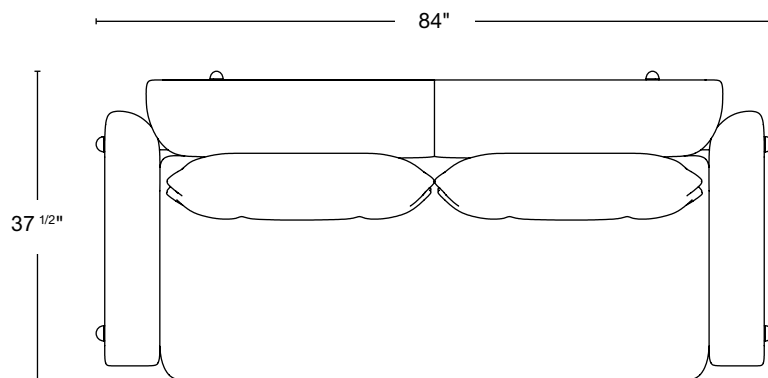

DIMENSIONS 84"W x 37 1/2"D x 28"H  
 SEAT WIDTH 70"  
 SEAT DEPTH 28"  
 SEAT HEIGHT 16 1/2"

DIMENSIONS 96"W x 37 1/2"D x 28"H  
 SEAT WIDTH 82"  
 SEAT DEPTH 28"  
 SEAT HEIGHT 16 1/2"

DIMENSIONS 109"W x 37 1/2"D x 28"H  
 SEAT WIDTH 95"  
 SEAT DEPTH 28"  
 SEAT HEIGHT 16 1/2"