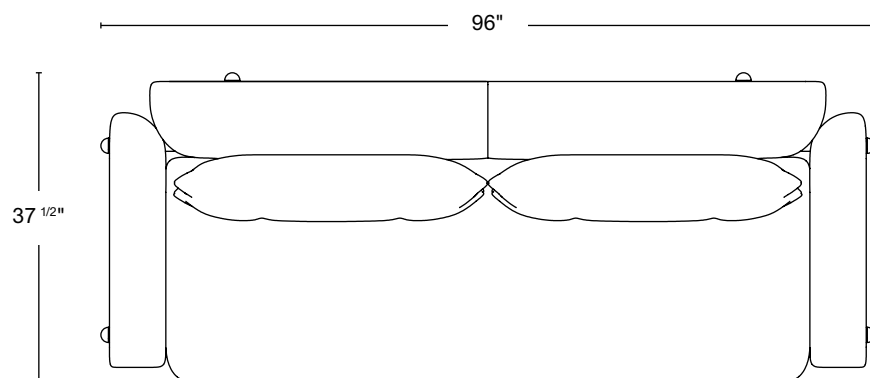

## PRODUCT DESCRIPTION

Inspired by the curvature of natural sand dunes. The sofa's arms, back, and seat form a composition of intersecting shapes and planes. Equally elegant as it is comfortable. The sofa sits neatly in a solid-wood base.

DIMENSIONS 84"W x 37 1/2"D x 28"H  
 SEAT WIDTH 70"  
 SEAT DEPTH 28"  
 SEAT HEIGHT 16 1/2"

DIMENSIONS 96"W x 37 1/2"D x 28"H  
 SEAT WIDTH 82"  
 SEAT DEPTH 28"  
 SEAT HEIGHT 16 1/2"

DIMENSIONS 109"W x 37 1/2"D x 28"H  
 SEAT WIDTH 95"  
 SEAT DEPTH 28"  
 SEAT HEIGHT 16 1/2"