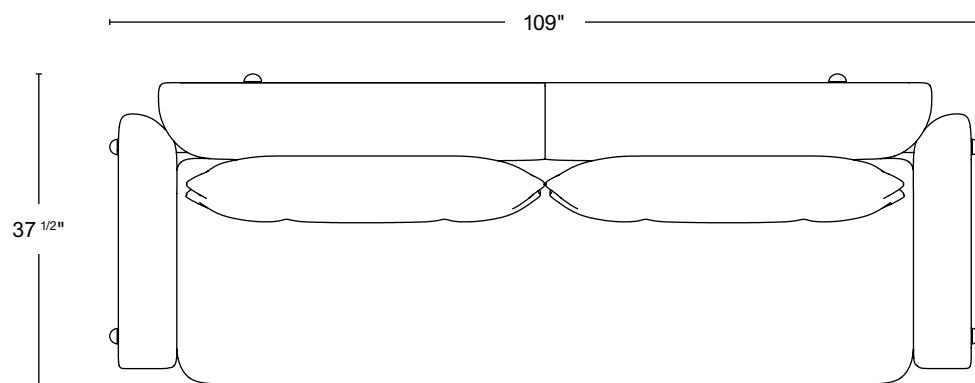

DIMENSIONS 84"W x 37 1/2"D x 28"H  
 SEAT WIDTH 70"  
 SEAT DEPTH 28"  
 SEAT HEIGHT 16 1/2"

DIMENSIONS 96"W x 37 1/2"D x 28"H  
 SEAT WIDTH 82"  
 SEAT DEPTH 28"  
 SEAT HEIGHT 16 1/2"

DIMENSIONS 109"W x 37 1/2"D x 28"H  
 SEAT WIDTH 95"  
 SEAT DEPTH 28"  
 SEAT HEIGHT 16 1/2"