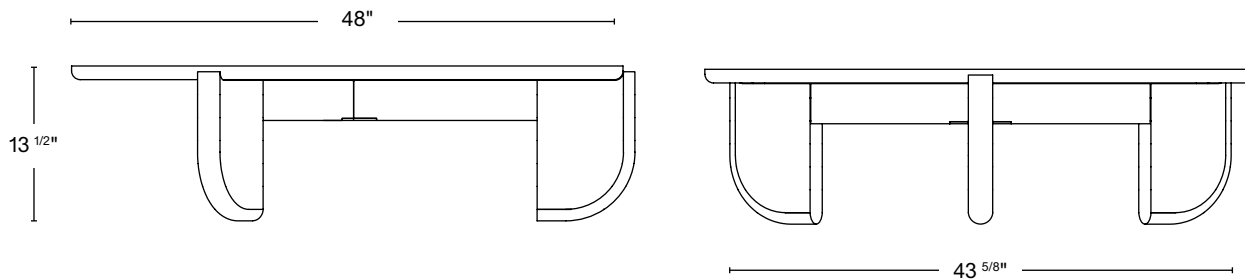

Subject to change based on workflow

MATERIALS

Solid domestic timber

Honed Navona Travertine

WOOD FINISH

Natural white oak

DIMENSIONS 36"Ø x 13 1/2"H
 STONE THICKNESS 1 1/4"
 FLOOR TO BOTTOM OF STONE 12 1/4"

DIMENSIONS 42"Ø x 13 1/2"H
 STONE THICKNESS 1 1/4"
 FLOOR TO BOTTOM OF STONE 12 1/4"

DIMENSIONS 48"Ø x 13 1/2"H
 STONE THICKNESS 1 1/4"
 FLOOR TO BOTTOM OF STONE 12 1/4"