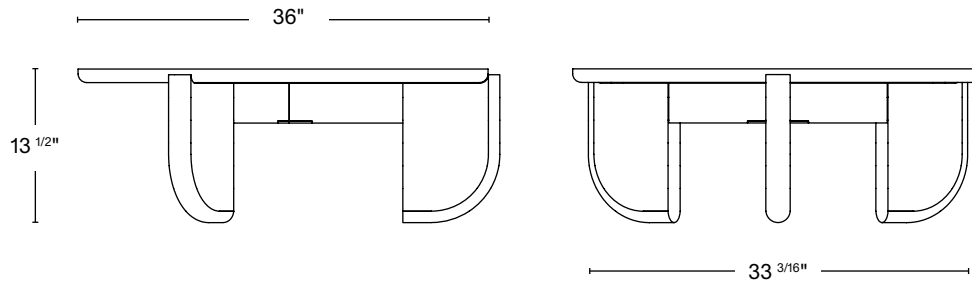

Subject to change based on workflow

MATERIALS

Solid domestic timber

Honed Navona Travertine

WOOD FINISH

Natural white oak

DIMENSIONS 36"Ø x 13 1/2"H
 STONE THICKNESS 1 1/4"
 FLOOR TO BOTTOM OF STONE 12 1/4"

DIMENSIONS 42"Ø x 13 1/2"H
 STONE THICKNESS 1 1/4"
 FLOOR TO BOTTOM OF STONE 12 1/4"

DIMENSIONS 48"Ø x 13 1/2"H
 STONE THICKNESS 1 1/4"
 FLOOR TO BOTTOM OF STONE 12 1/4"