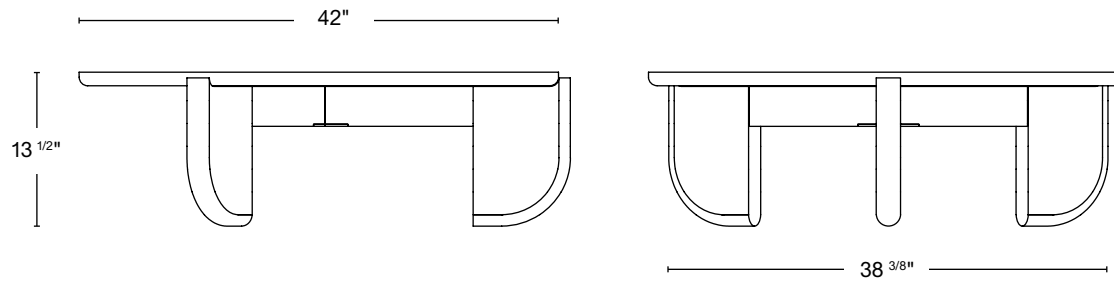

Subject to change based on workflow

MATERIALS

Solid domestic timber

Honed Navona Travertine

WOOD FINISH

Natural white oak

DIMENSIONS 36"Ø x 13 1/2"H
 STONE THICKNESS 1 1/4"
 FLOOR TO BOTTOM OF STONE 12 1/4"

DIMENSIONS 42"Ø x 13 1/2"H
 STONE THICKNESS 1 1/4"
 FLOOR TO BOTTOM OF STONE 12 1/4"

DIMENSIONS 48"Ø x 13 1/2"H
 STONE THICKNESS 1 1/4"
 FLOOR TO BOTTOM OF STONE 12 1/4"