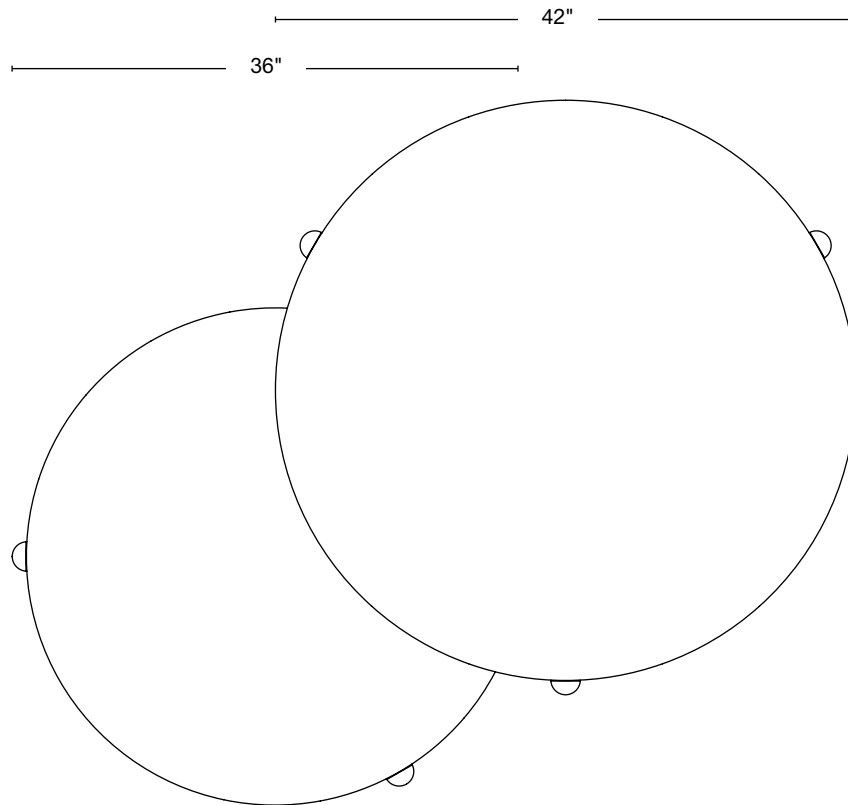

Subject to change based on workflow

MATERIALS

Solid domestic timber

Honed Navona Travertine

WOOD FINISH

Natural white oak

| | |
|--------------------------|------------------------------------|
| DIMENSIONS | 36"Ø x 13 1/2"H 42"Ø x 15 1/2"H |
| STONE THICKNESS | 1 1/4" |
| FLOOR TO BOTTOM OF STONE | 12 1/4" 14 1/4" |