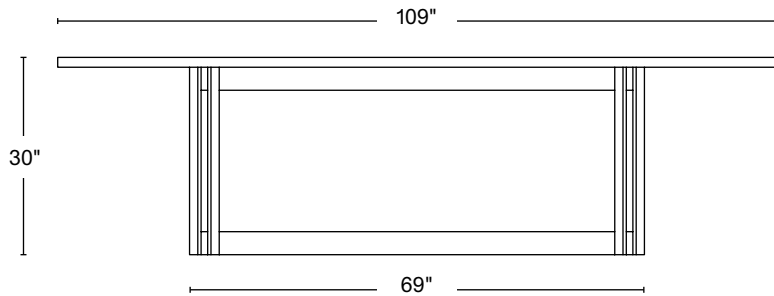

PRODUCT DESCRIPTION

The Tapered Dining Table showcases the quality and beauty of each hand-selected piece of timber. The base pairs strikingly thin edges with negative space.

PRODUCTION	Produced by artisans in Brooklyn
CUSTOMIZATION	Limited customization
LEAD TIME	12-16 weeks Subject to change based on workflow
MATERIALS	Solid domestic timber
WOOD FINISH	Natural walnut Oxidized walnut Natural white oak Oxidized white oak Bleached ash

STILLMADE

TAPERED DINING TABLE

DIMENSIONS 84"W x 36"D x 30"H
 TOP THICKNESS 1 1/2"
 CHAIR CLEARANCE 28 1/2"
 SEATS 6-8

DIMENSIONS 96"W x 36"D x 30"H
 TOP THICKNESS 1 1/2"
 CHAIR CLEARANCE 28 1/2"
 SEATS 8

DIMENSIONS 109"W x 36"D x 30"H
 TOP THICKNESS 1 1/2"
 CHAIR CLEARANCE 28 1/2"
 SEATS 8-10

DIMENSIONS 120"W x 36"D x 30"H
 TOP THICKNESS 1 1/2"
 CHAIR CLEARANCE 28 1/2"
 SEATS 10

222 Clifton Place
 Brooklyn, NY 11216