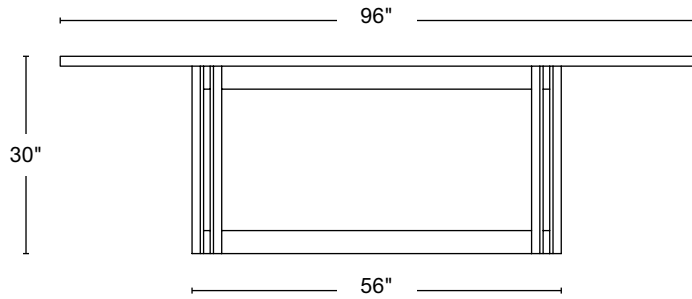

PRODUCT DESCRIPTION

The Tapered Dining Table showcases the quality and beauty of each hand-selected piece of timber. The base pairs strikingly thin edges with negative space.

PRODUCTION	Produced by artisans in Brooklyn
CUSTOMIZATION	Limited customization
LEAD TIME	12-16 weeks Subject to change based on workflow
MATERIALS	Solid domestic timber
WOOD FINISH	Natural walnut Oxidized walnut Natural white oak Oxidized white oak Bleached ash

STILLMADE

TAPERED DINING TABLE

DIMENSIONS 84"W x 36"D x 30"H
 TOP THICKNESS 1 1/2"
 CHAIR CLEARANCE 28 1/2"
 SEATS 6-8

DIMENSIONS 96"W x 36"D x 30"H
 TOP THICKNESS 1 1/2"
 CHAIR CLEARANCE 28 1/2"
 SEATS 8

DIMENSIONS 109"W x 36"D x 30"H
 TOP THICKNESS 1 1/2"
 CHAIR CLEARANCE 28 1/2"
 SEATS 8-10

DIMENSIONS 120"W x 36"D x 30"H
 TOP THICKNESS 1 1/2"
 CHAIR CLEARANCE 28 1/2"
 SEATS 10

222 Clifton Place
 Brooklyn, NY 11216