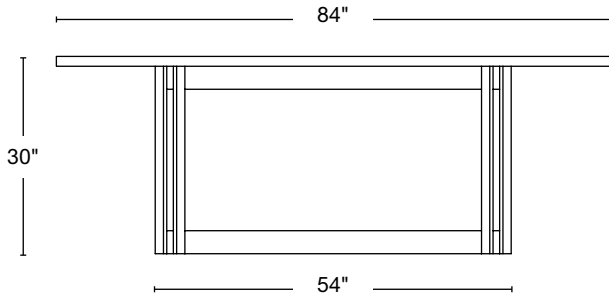

PRODUCT DESCRIPTION

The Tapered Dining Table showcases the quality and beauty of each hand-selected piece of timber. The base pairs strikingly thin edges with negative space.

PRODUCTION	Produced by artisans in Brooklyn
CUSTOMIZATION	Limited customization
LEAD TIME	12-16 weeks Subject to change based on workflow
MATERIALS	Solid domestic timber
WOOD FINISH	Natural walnut Oxidized walnut Natural white oak Oxidized white oak Bleached ash

STILLMADE

TAPERED DINING TABLE

DIMENSIONS 84"W x 36"D x 30"H
 TOP THICKNESS 1 1/2"
 CHAIR CLEARANCE 28 1/2"
 SEATS 6-8

DIMENSIONS 96"W x 36"D x 30"H
 TOP THICKNESS 1 1/2"
 CHAIR CLEARANCE 28 1/2"
 SEATS 8

DIMENSIONS 109"W x 36"D x 30"H
 TOP THICKNESS 1 1/2"
 CHAIR CLEARANCE 28 1/2"
 SEATS 8-10

DIMENSIONS 120"W x 36"D x 30"H
 TOP THICKNESS 1 1/2"
 CHAIR CLEARANCE 28 1/2"
 SEATS 10

222 Clifton Place
 Brooklyn, NY 11216