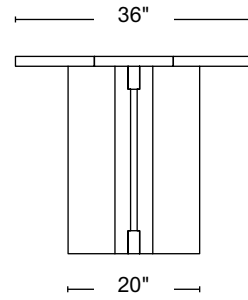

PRODUCT DESCRIPTION

The Tapered Dining Table showcases the quality and beauty of each hand-selected piece of timber. The base pairs strikingly thin edges with negative space.

PRODUCTION	Produced by artisans in Brooklyn
CUSTOMIZATION	Limited customization
LEAD TIME	12-16 weeks Subject to change based on workflow
MATERIALS	Solid domestic timber
WOOD FINISH	Natural walnut Oxidized walnut Natural white oak Oxidized white oak Bleached ash

STILLMADE

TAPERED DINING TABLE

DIMENSIONS 84"W x 36"D x 30"H
 TOP THICKNESS 1 1/2"
 CHAIR CLEARANCE 28 1/2"
 SEATS 6-8

DIMENSIONS 96"W x 36"D x 30"H
 TOP THICKNESS 1 1/2"
 CHAIR CLEARANCE 28 1/2"
 SEATS 8

DIMENSIONS 109"W x 36"D x 30"H
 TOP THICKNESS 1 1/2"
 CHAIR CLEARANCE 28 1/2"
 SEATS 8-10

DIMENSIONS 120"W x 36"D x 30"H
 TOP THICKNESS 1 1/2"
 CHAIR CLEARANCE 28 1/2"
 SEATS 10

222 Clifton Place
 Brooklyn, NY 11216