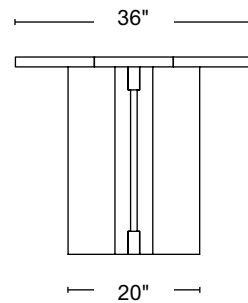

STILLMADE

TAPERED DINING TABLE

DIMENSIONS 84"W x 36"D x 30"H
 TOP THICKNESS 1 1/2"
 CHAIR CLEARANCE 28 1/2"
 SEATS 6-8

DIMENSIONS 96"W x 36"D x 30"H
 TOP THICKNESS 1 1/2"
 CHAIR CLEARANCE 28 1/2"
 SEATS 8

DIMENSIONS 109"W x 36"D x 30"H
 TOP THICKNESS 1 1/2"
 CHAIR CLEARANCE 28 1/2"
 SEATS 8-10

DIMENSIONS 120"W x 36"D x 30"H
 TOP THICKNESS 1 1/2"
 CHAIR CLEARANCE 28 1/2"
 SEATS 10

222 Clifton Place
 Brooklyn, NY 11216