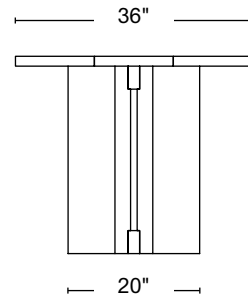

PRODUCT DESCRIPTION

The Tapered Dining Table showcases the quality and beauty of each hand-selected piece of timber. The base pairs strikingly thin edges with negative space.

PRODUCTION	Produced by artisans in Brooklyn
CUSTOMIZATION	Limited customization
LEAD TIME	12-16 weeks Subject to change based on workflow
MATERIALS	Solid domestic timber
WOOD FINISH	Natural walnut Oxidized walnut Natural white oak Oxidized white oak Bleached ash

STILLMADE

TAPERED DINING TABLE

DIMENSIONS 84"W x 36"D x 30"H
 TOP THICKNESS 1 1/2"
 CHAIR CLEARANCE 28 1/2"
 SEATS 6-8

DIMENSIONS 96"W x 36"D x 30"H
 TOP THICKNESS 1 1/2"
 CHAIR CLEARANCE 28 1/2"
 SEATS 8

DIMENSIONS 109"W x 36"D x 30"H
 TOP THICKNESS 1 1/2"
 CHAIR CLEARANCE 28 1/2"
 SEATS 8-10

DIMENSIONS 120"W x 36"D x 30"H
 TOP THICKNESS 1 1/2"
 CHAIR CLEARANCE 28 1/2"
 SEATS 10

222 Clifton Place
 Brooklyn, NY 11216