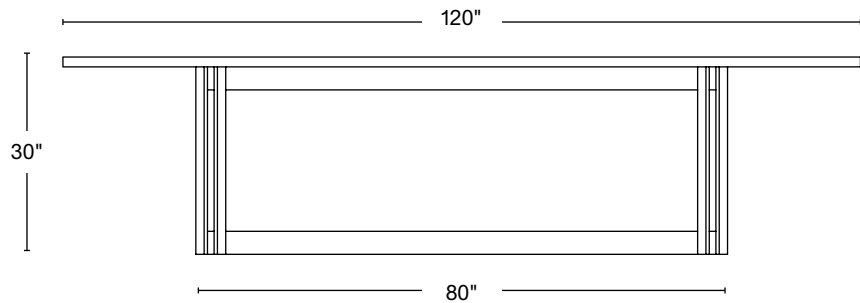

PRODUCT DESCRIPTION

The Tapered Dining Table showcases the quality and beauty of each hand-selected piece of timber. The base pairs strikingly thin edges with negative space.

PRODUCTION	Produced by artisans in Brooklyn
CUSTOMIZATION	Limited customization
LEAD TIME	12-16 weeks Subject to change based on workflow
MATERIALS	Solid domestic timber
WOOD FINISH	Natural walnut Oxidized walnut Natural white oak Oxidized white oak Bleached ash

STILLMADE

TAPERED DINING TABLE

DIMENSIONS 84"W x 36"D x 30"H
 TOP THICKNESS 1 1/2"
 CHAIR CLEARANCE 28 1/2"
 SEATS 6-8

DIMENSIONS 96"W x 36"D x 30"H
 TOP THICKNESS 1 1/2"
 CHAIR CLEARANCE 28 1/2"
 SEATS 8

DIMENSIONS 109"W x 36"D x 30"H
 TOP THICKNESS 1 1/2"
 CHAIR CLEARANCE 28 1/2"
 SEATS 8-10

DIMENSIONS 120"W x 36"D x 30"H
 TOP THICKNESS 1 1/2"
 CHAIR CLEARANCE 28 1/2"
 SEATS 10

222 Clifton Place
 Brooklyn, NY 11216