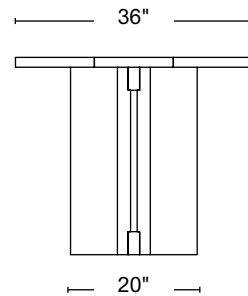

STILLMADE

TAPERED DINING TABLE

DIMENSIONS 84"W x 36"D x 30"H
 TOP THICKNESS 1 1/2"
 CHAIR CLEARANCE 28 1/2"
 SEATS 6-8

DIMENSIONS 96"W x 36"D x 30"H
 TOP THICKNESS 1 1/2"
 CHAIR CLEARANCE 28 1/2"
 SEATS 8

DIMENSIONS 109"W x 36"D x 30"H
 TOP THICKNESS 1 1/2"
 CHAIR CLEARANCE 28 1/2"
 SEATS 8-10

DIMENSIONS 120"W x 36"D x 30"H
 TOP THICKNESS 1 1/2"
 CHAIR CLEARANCE 28 1/2"
 SEATS 10

222 Clifton Place
 Brooklyn, NY 11216