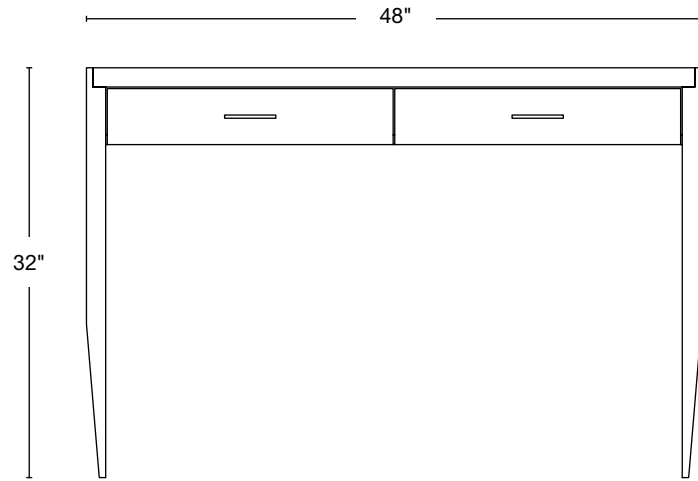

PRODUCT DESCRIPTION

The Tapered Console Table has solid wood legs that taper gently to the floor.

DESIGNER	Paul Mignogna
PRODUCTION	By Stillmade in Brooklyn
LEAD TIME	16-18 weeks Subject to change based on workflow
MATERIALS	Solid domestic timber Patinated brass bar pulls
WOOD FINISH	Natural walnut Oxidized walnut Natural white oak Oxidized white oak Bleached ash
DIMENSIONS	51"W x 34 1/2"L x 14"H 51"W x 42 3/4"L x 14"H 67 1/2"W x 51"L x 14"H

DIMENSION 48"W x 14"D x 32"H
DRAWER NUMBER 2
CHAIR CLEARANCE 26"

DIMENSION 96"W x 14"D x 32"H
DRAWER NUMBER 2
CHAIR CLEARANCE 26"