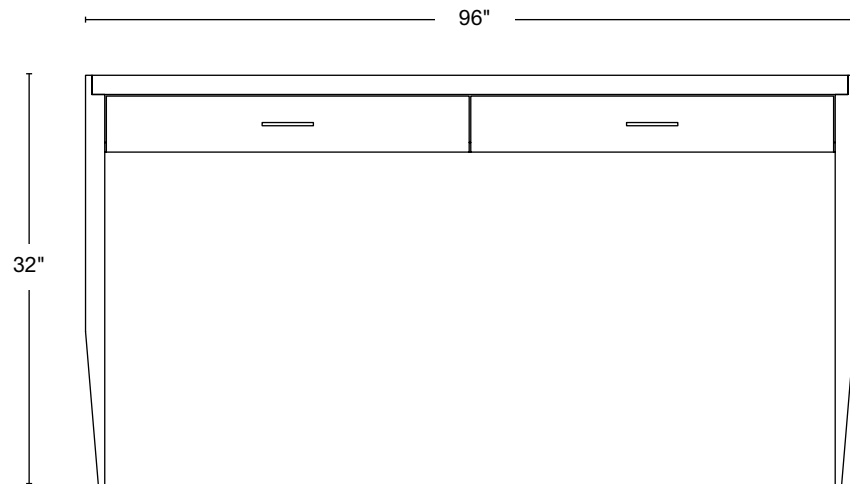

PRODUCT DESCRIPTION

The Tapered Console Table has solid wood legs that taper gently to the floor.

DESIGNER	Paul Mignogna
PRODUCTION	By Stillmade in Brooklyn
LEAD TIME	16-18 weeks Subject to change based on workflow
MATERIALS	Solid domestic timber Patinated brass bar pulls
WOOD FINISH	Natural walnut Oxidized walnut Natural white oak Oxidized white oak Bleached ash
DIMENSIONS	51"W x 34 1/2"L x 14"H 51"W x 42 3/4"L x 14"H 67 1/2"W x 51"L x 14"H

DIMENSION 48"W x 14"D x 32"H
DRAWER NUMBER 2
CHAIR CLEARANCE 26"

DIMENSION 96"W x 14"D x 32"H
DRAWER NUMBER 2
CHAIR CLEARANCE 26"