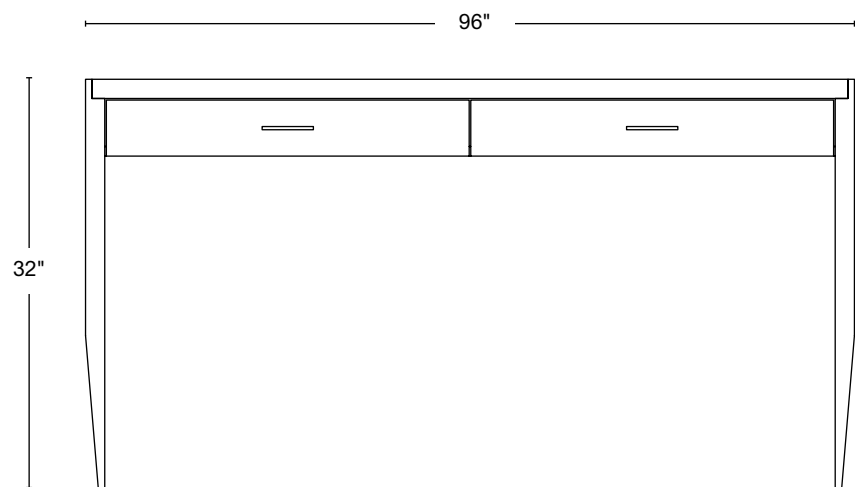

MATERIALS

Solid domestic timber
Patinaed brass bar pulls

WOOD FINISH

Natural walnut
Oxidized walnut
Natural white oak
Oxidized white oak
Bleached ash

DIMENSIONS 48"W x 14"D x 32"H
DRAWER NUMBER 2
CHAIR CLEARANCE 26"

DIMENSIONS 96"W x 14"D x 32"H
DRAWER NUMBER 2
CHAIR CLEARANCE 26"