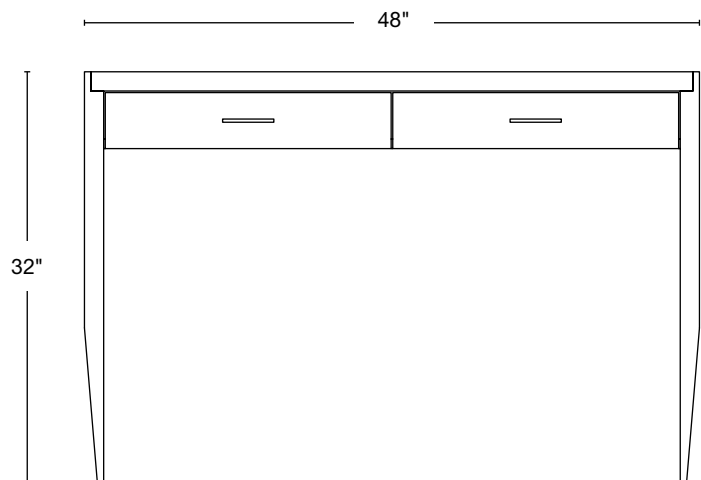

PRODUCT DESCRIPTION

Solid wood legs that taper gently to the floor.

PRODUCTION

Produced by artisans in Brooklyn

CUSTOMIZATION

Limited customization

LEAD TIME

12-16 weeks
Subject to change based on workflow

MATERIALS

Solid domestic timber
Patinaed brass bar pulls

WOOD FINISH

Natural walnut
Oxidized walnut
Natural white oak
Oxidized white oak
Bleached ash

DIMENSIONS 48"W x 14"D x 32"H
DRAWER NUMBER 2
CHAIR CLEARANCE 26"

DIMENSIONS 96"W x 14"D x 32"H
DRAWER NUMBER 2
CHAIR CLEARANCE 26"