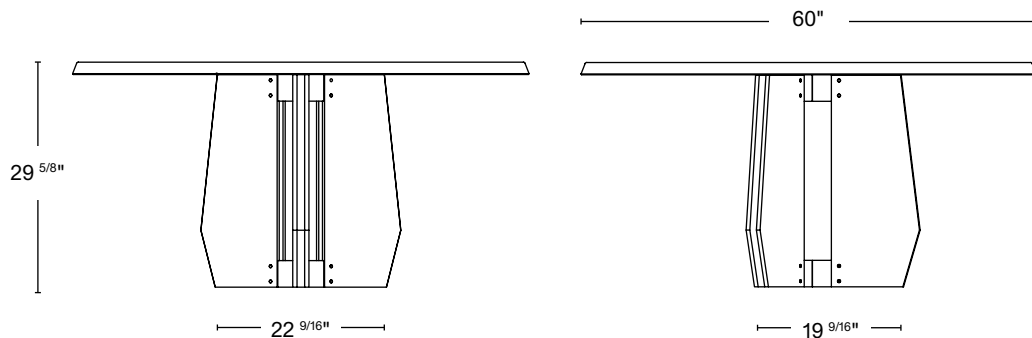

### FINISH

Natural walnut  
Oxidized walnut  
Natural white oak  
Oxidized white oak  
Bleached ash

DIMENSIONS 48" Ø x 29 5/8" H  
 TOP THICKNESS 1 5/8"  
 CHAIR CLEARANCE 28"  
 SEATS 4

DIMENSIONS 60" Ø x 29 5/8" H  
 TOP THICKNESS 1 5/8"  
 CHAIR CLEARANCE 28"  
 SEATS 8

DIMENSIONS 72" Ø x 29 5/8" H  
 TOP THICKNESS 1 5/8"  
 CHAIR CLEARANCE 28"  
 SEATS 10