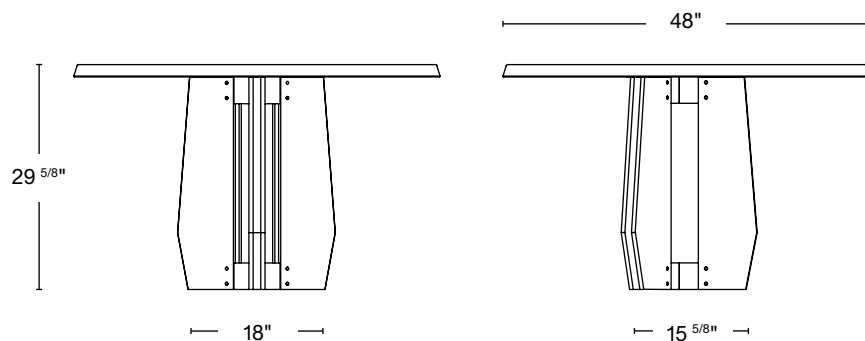

DIMENSIONS 48" Ø x 29 5/8" H
TOP THICKNESS 1 5/8"
CHAIR CLEARANCE 28"
SEATS 4