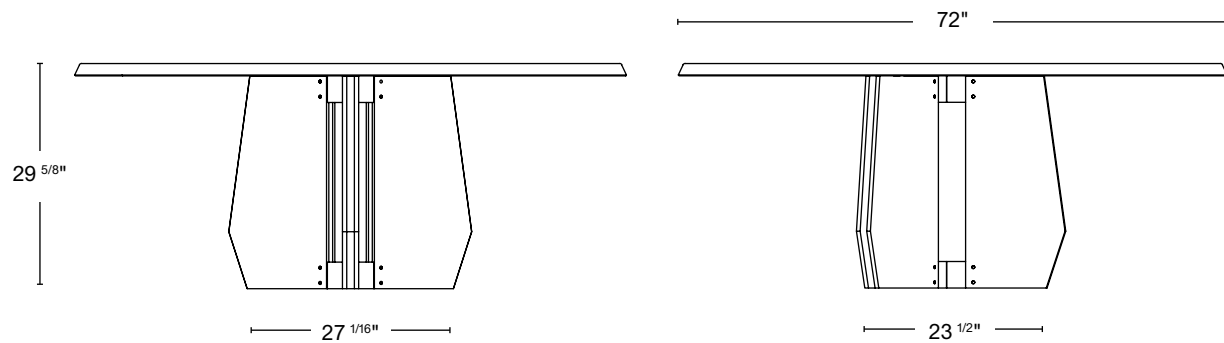

### FINISH

Natural walnut  
Oxidized walnut  
Natural white oak  
Oxidized white oak  
Bleached ash

DIMENSIONS 48" Ø x 29 5/8" H  
 TOP THICKNESS 1 5/8"  
 CHAIR CLEARANCE 28"  
 SEATS 4

DIMENSIONS 60" Ø x 29 5/8" H  
 TOP THICKNESS 1 5/8"  
 CHAIR CLEARANCE 28"  
 SEATS 8

DIMENSIONS 72" Ø x 29 5/8" H  
 TOP THICKNESS 1 5/8"  
 CHAIR CLEARANCE 28"  
 SEATS 10