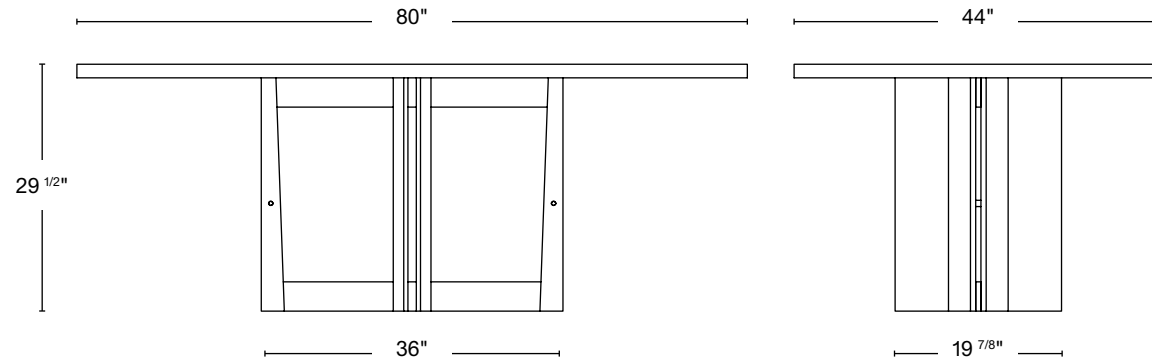

## PRODUCT DESCRIPTION

Though delicate in appearance, the base of the Swan Table is an intricate, rigid combination of structure and form. Each table is made from the highest quality of hand selected timber by artisan builders in our Brooklyn based woodshop.

PRODUCTION	Produced by artisans in Brooklyn
CUSTOMIZATION	Limited customization
LEAD TIME	12-16 weeks Subject to change based on workflow
MATERIALS	Solid domestic timber Stainless steel brackets and screws
WOOD FINISH	Natural walnut Oxidized walnut Natural white oak Oxidized white oak Bleached ash

DIMENSIONS 80"W x 44"D x 29 1/2"H  
 TOP THICKNESS 1 5/8"  
 CHAIR CLEARANCE 28"  
 SEATS 6-7

DIMENSIONS 96"W x 54"D x 29 1/2"H  
 TOP THICKNESS 1 5/8"  
 CHAIR CLEARANCE 28"  
 SEATS 8-9