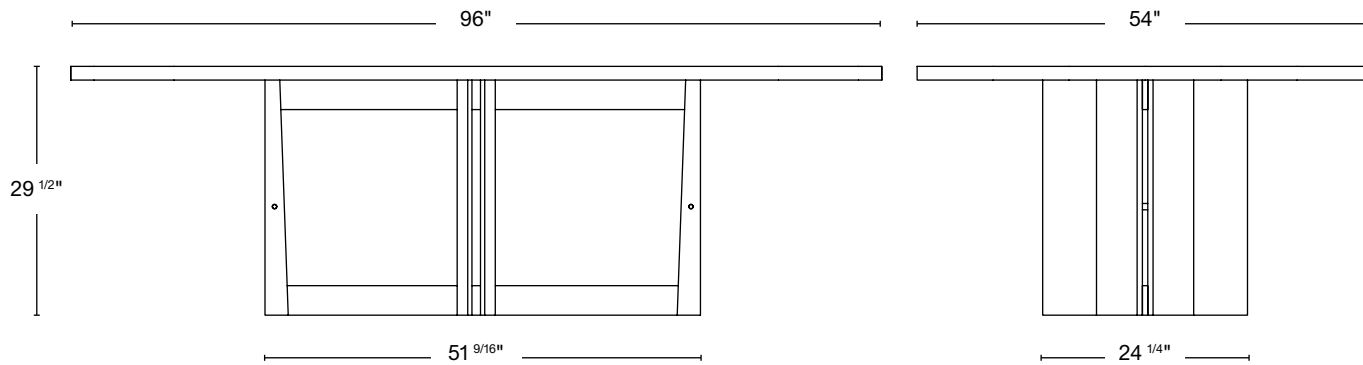

## PRODUCT DESCRIPTION

Though delicate in appearance, the base of the Swan Table is an intricate, rigid combination of structure and form. Each table is made from the highest quality of hand selected timber by artisan builders in our Brooklyn based woodshop.

PRODUCTION	Produced by artisans in Brooklyn
CUSTOMIZATION	Limited customization
LEAD TIME	12-16 weeks Subject to change based on workflow
MATERIALS	Solid domestic timber Stainless steel brackets and screws
WOOD FINISH	Natural walnut Oxidized walnut Natural white oak Oxidized white oak Bleached ash

DIMENSIONS 80"W x 44"D x 29 1/2"H  
 TOP THICKNESS 1 5/8"  
 CHAIR CLEARANCE 28"  
 SEATS 6-7

DIMENSIONS 96"W x 54"D x 29 1/2"H  
 TOP THICKNESS 1 5/8"  
 CHAIR CLEARANCE 28"  
 SEATS 8-9