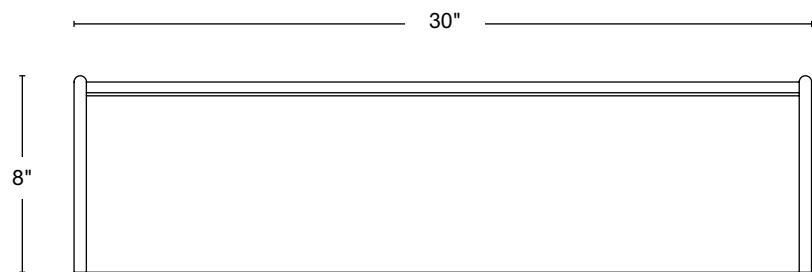

LEAD TIME 16-18 weeks
Subject to change based on workflow

MATERIALS Solid domestic timber
16 karat pale gold leaf

WOOD FINISH Natural walnut
Oxidized walnut
Natural white oak
Oxidized white oak
Bleached ash

DIMENSIONS 24"W x 11"D x 8"H
30"W x 11"D x 8"H

DIMENSION	24"W x 11"D x 8"H
INTERIOR WIDTH	20 1/2"
INTERIOR DEPTH	7 3/4"
INTERIOR HEIGHT	5 3/16"

DIMENSION	30"W x 11"D x 8"H
INTERIOR WIDTH	20 1/2"
INTERIOR DEPTH	7 3/4"
INTERIOR HEIGHT	5 3/16"