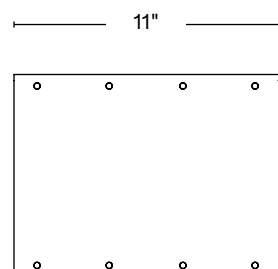

PRODUCT DESCRIPTION

A wall hanging drawer. An integral part of the Profile Series with either a wood or a hand gilded drawer front. Gilded in authentic 16 karat pale gold leaf.

DESIGNER Paul Mignogna

PRODUCTION By Stillmade in Brooklyn

DIMENSIONS 24"W x 11"D x 8"H
30"W x 11"D x 8"H

DIMENSION	24"W x 11"D x 8"H
INTERIOR WIDTH	20 1/2"
INTERIOR DEPTH	7 3/4"
INTERIOR HEIGHT	5 3/16"

DIMENSION	30"W x 11"D x 8"H
INTERIOR WIDTH	20 1/2"
INTERIOR DEPTH	7 3/4"
INTERIOR HEIGHT	5 3/16"