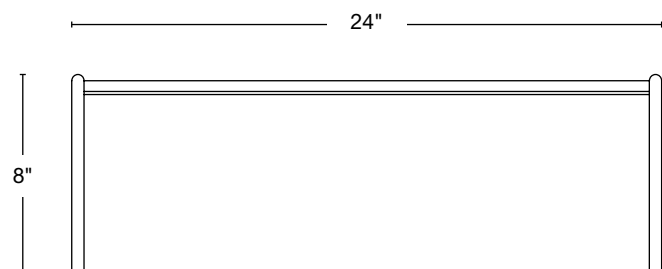

PRODUCT DESCRIPTION

A wall hanging drawer. An integral part of the Profile Series with either a wood or a hand gilded drawer front. Gilded in authentic 16 karat pale gold leaf.

DESIGNER Paul Mignogna

PRODUCTION By Stillmade in Brooklyn

LEAD TIME 16-18 weeks
Subject to change based on workflow

MATERIALS Solid domestic timber
16 karat pale gold leaf

WOOD FINISH Natural walnut
Oxidized walnut
Natural white oak
Oxidized white oak
Bleached ash

DIMENSIONS 24"W x 11"D x 8"H
30"W x 11"D x 8"H

DIMENSION	24"W x 11"D x 8"H
INTERIOR WIDTH	20 1/2"
INTERIOR DEPTH	7 3/4"
INTERIOR HEIGHT	5 3/16"

DIMENSION	30"W x 11"D x 8"H
INTERIOR WIDTH	20 1/2"
INTERIOR DEPTH	7 3/4"
INTERIOR HEIGHT	5 3/16"