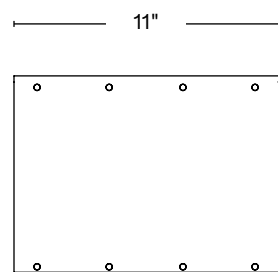

DIMENSIONS 24"W x 11"D x 8"H
30"W x 11"D x 8"H

DIMENSION	24"W x 11"D x 8"H
INTERIOR WIDTH	20 1/2"
INTERIOR DEPTH	7 3/4"
INTERIOR HEIGHT	5 3/16"

DIMENSION	30"W x 11"D x 8"H
INTERIOR WIDTH	20 1/2"
INTERIOR DEPTH	7 3/4"
INTERIOR HEIGHT	5 3/16"