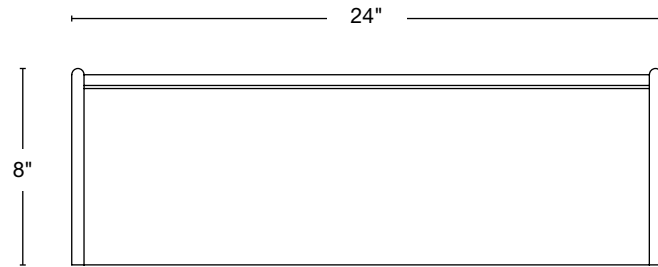

## WOOD FINISH

Natural walnut  
Oxidized walnut  
Natural white oak  
Oxidized white oak  
Bleached ash

DIMENSIONS	24"W x 11"D x 8"H
INTERIOR WIDTH	20 1/2"
INTERIOR DEPTH	7 3/4"
INTERIOR HEIGHT	5 3/16"

DIMENSIONS	30"W x 11"D x 8"H
INTERIOR WIDTH	20 1/2"
INTERIOR DEPTH	7 3/4"
INTERIOR HEIGHT	5 3/16"