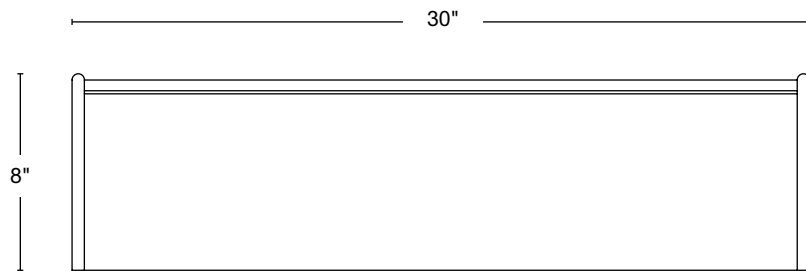

## WOOD FINISH

Natural walnut  
Oxidized walnut  
Natural white oak  
Oxidized white oak  
Bleached ash

DIMENSIONS	24"W x 11"D x 8"H
INTERIOR WIDTH	20 1/2"
INTERIOR DEPTH	7 3/4"
INTERIOR HEIGHT	5 3/16"

DIMENSIONS	30"W x 11"D x 8"H
INTERIOR WIDTH	20 1/2"
INTERIOR DEPTH	7 3/4"
INTERIOR HEIGHT	5 3/16"