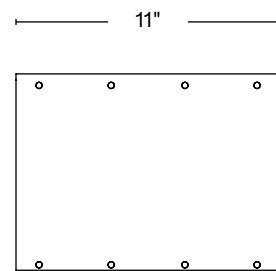

## WOOD FINISH

Natural walnut  
Oxidized walnut  
Natural white oak  
Oxidized white oak  
Bleached ash

DIMENSIONS	24"W x 11"D x 8"H
INTERIOR WIDTH	20 1/2"
INTERIOR DEPTH	7 3/4"
INTERIOR HEIGHT	5 3/16"

DIMENSIONS	30"W x 11"D x 8"H
INTERIOR WIDTH	20 1/2"
INTERIOR DEPTH	7 3/4"
INTERIOR HEIGHT	5 3/16"