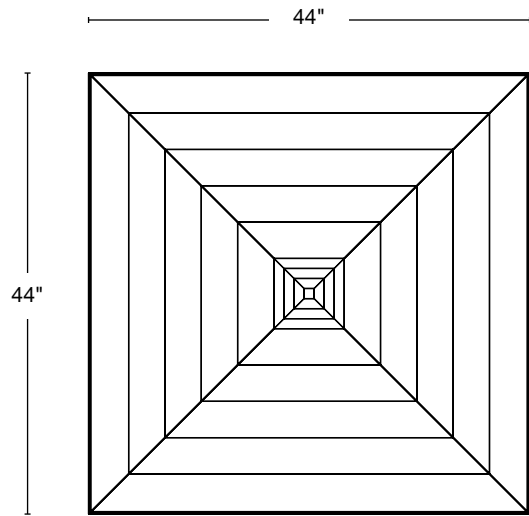

## WOOD FINISH

Natural walnut  
Oxidized walnut  
Natural white oak  
Oxidized white oak  
Bleached ash

DIMENSIONS 44"W x 44"D x 12 1/4"H

DIMENSIONS 60"W x 60"D x 12 1/4"H