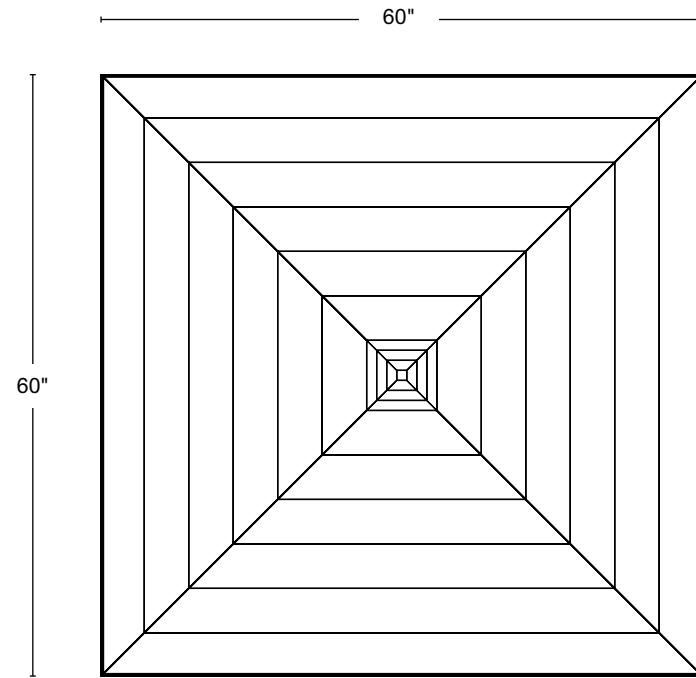

## WOOD FINISH

Natural walnut  
Oxidized walnut  
Natural white oak  
Oxidized white oak  
Bleached ash

DIMENSIONS 44"W x 44"D x 12 1/4"H

DIMENSIONS 60"W x 60"D x 12 1/4"H