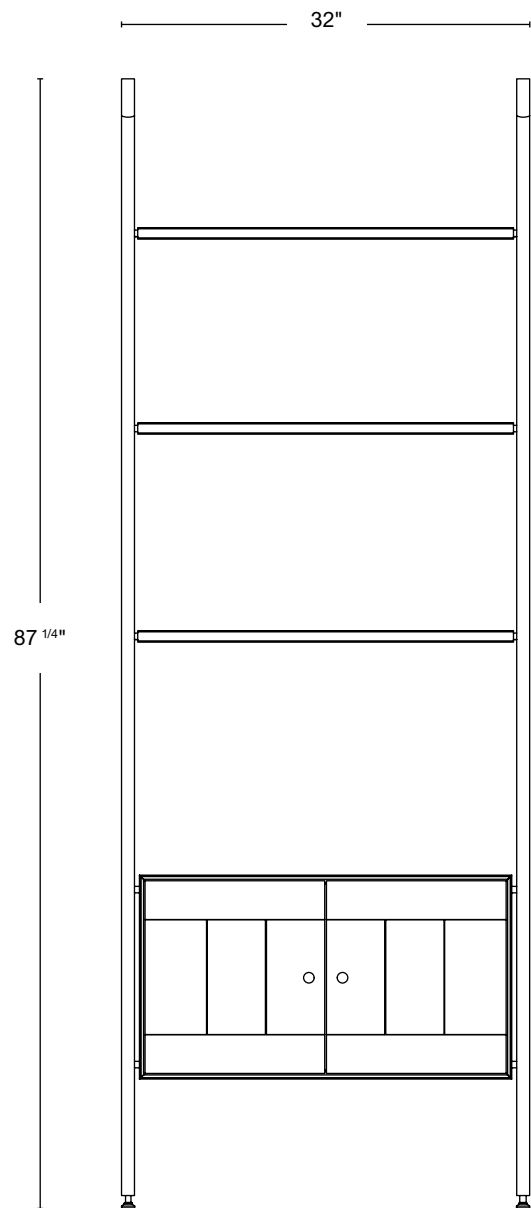

PRODUCT DESCRIPTION

A contemporary take on the classic wall leaning bookcases of the mid-century era. This piece is not offered with any customization.

DESIGNER Paul Mignogna

PRODUCTION By Stillmade in Brooklyn

DIMENSIONS 32"W x 16"D x 87 1/4"H

DIMENSIONS	32"W x 16 1/2"D x 87 1/4"H
CABINET NUMBER	1
CABINET WIDTH	27 3/8"
CABINET DEPTH	13 5/8"
CABINET HEIGHT	14 3/8"