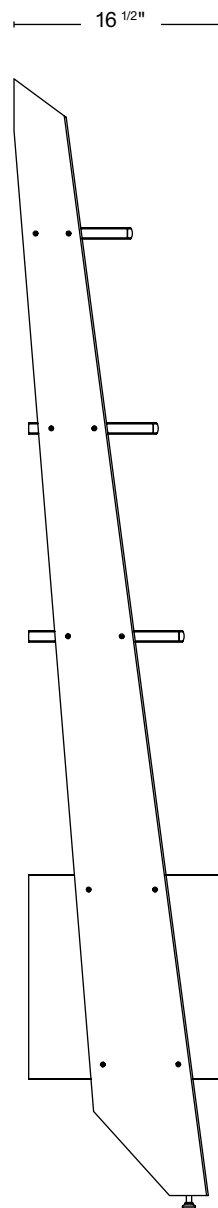

PRODUCT DESCRIPTION

A contemporary take on the classic wall leaning bookcases of the mid-century era. This piece is not offered with any customization.

DESIGNER Paul Mignogna

PRODUCTION By Stillmade in Brooklyn

LEAD TIME 16-18 weeks
Subject to change based on workflow

MATERIALS Solid domestic timber
Hand turned patinated brass pull

WOOD FINISH Natural walnut
Oxidized walnut
Natural white oak
Oxidized white oak
Bleached ash

DIMENSIONS 32"W x 16"D x 87 1/4"H

DIMENSIONS	32"W x 16 1/2"D x 87 1/4"H
CABINET NUMBER	1
CABINET WIDTH	27 3/8"
CABINET DEPTH	13 5/8"
CABINET HEIGHT	14 3/8"