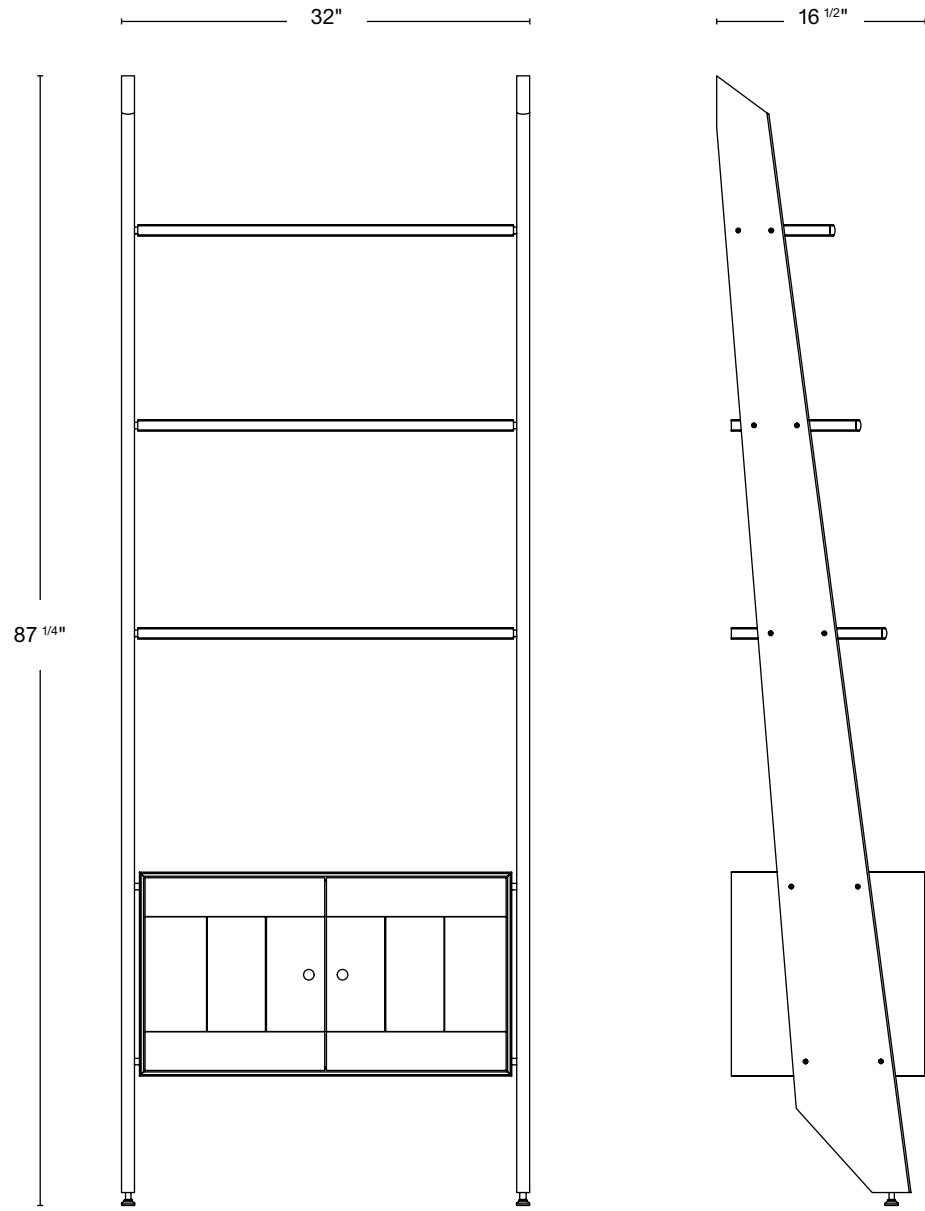

PRODUCT DESCRIPTION

A contemporary take on the classic wall leaning bookcases of the mid-century era. This piece is not offered with any customization.

PRODUCTION	Produced by artisans in Brooklyn
CUSTOMIZATION	Limited customization
LEAD TIME	12-16 weeks Subject to change based on workflow
MATERIALS	Solid domestic timber Hand turned patinated brass pull
WOOD FINISH	Natural walnut Oxidized walnut Natural white oak Oxidized white oak Bleached ash

DIMENSIONS	32"W x 16 1/2"D x 87 1/4"H
CABINET NUMBER	1
CABINET WIDTH	27 3/8"
CABINET DEPTH	13 5/8"
CABINET HEIGHT	14 3/8"