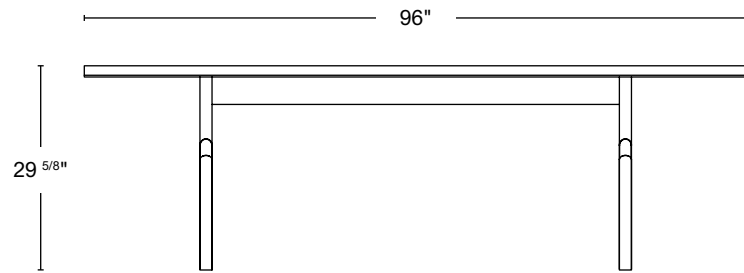

Natural walnut

Oxidized walnut

Natural white oak

Oxidized white oak

Bleached ash

STILLMADE

ISSA DINING TABLE

DIMENSIONS 84"W x 38"L x 29 ⁵/₈"H
 TOP THICKNESS 1 ⁵/₈"
 CHAIR CLEARANCE 28"
 SEATS 6-8

DIMENSIONS 96"W x 38"L x 29 ⁵/₈"H
 TOP THICKNESS 1 ⁵/₈"
 CHAIR CLEARANCE 28"
 SEATS 8

DIMENSIONS 109"W x 38"L x 29 ⁵/₈"H
 TOP THICKNESS 1 ⁵/₈"
 CHAIR CLEARANCE 28"
 SEATS 8-10

DIMENSIONS 120"W x 38"L x 29 ⁵/₈"H
 TOP THICKNESS 1 ⁵/₈"
 CHAIR CLEARANCE 28"
 SEATS 10