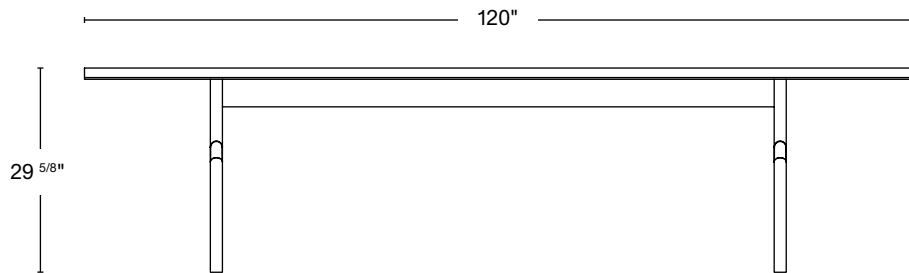

Natural walnut

Oxidized walnut

Natural white oak

Oxidized white oak

Bleached ash

STILLMADE

ISSA DINING TABLE

DIMENSIONS 84"W x 38"L x 29 ⁵/₈"H
 TOP THICKNESS 1 ⁵/₈"
 CHAIR CLEARANCE 28"
 SEATS 6-8

DIMENSIONS 96"W x 38"L x 29 ⁵/₈"H
 TOP THICKNESS 1 ⁵/₈"
 CHAIR CLEARANCE 28"
 SEATS 8

DIMENSIONS 109"W x 38"L x 29 ⁵/₈"H
 TOP THICKNESS 1 ⁵/₈"
 CHAIR CLEARANCE 28"
 SEATS 8-10

DIMENSIONS 120"W x 38"L x 29 ⁵/₈"H
 TOP THICKNESS 1 ⁵/₈"
 CHAIR CLEARANCE 28"
 SEATS 10