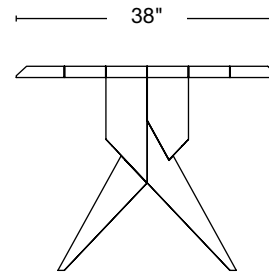

Natural walnut

Oxidized walnut

Natural white oak

Oxidized white oak

Bleached ash

STILLMADE

ISSA DINING TABLE

DIMENSIONS 84"W x 38"L x 29 ⁵/₈"H
 TOP THICKNESS 1 ⁵/₈"
 CHAIR CLEARANCE 28"
 SEATS 6-8

DIMENSIONS 96"W x 38"L x 29 ⁵/₈"H
 TOP THICKNESS 1 ⁵/₈"
 CHAIR CLEARANCE 28"
 SEATS 8

DIMENSIONS 109"W x 38"L x 29 ⁵/₈"H
 TOP THICKNESS 1 ⁵/₈"
 CHAIR CLEARANCE 28"
 SEATS 8-10

DIMENSIONS 120"W x 38"L x 29 ⁵/₈"H
 TOP THICKNESS 1 ⁵/₈"
 CHAIR CLEARANCE 28"
 SEATS 10