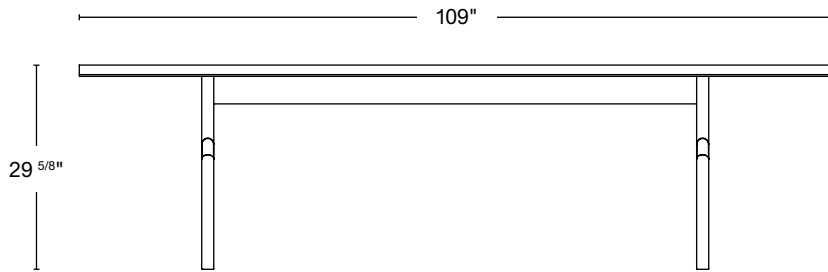

Natural walnut

Oxidized walnut

Natural white oak

Oxidized white oak

Bleached ash

STILLMADE

ISSA DINING TABLE

DIMENSIONS 84"W x 38"L x 29 ⁵/₈"H
 TOP THICKNESS 1 ⁵/₈"
 CHAIR CLEARANCE 28"
 SEATS 6-8

DIMENSIONS 96"W x 38"L x 29 ⁵/₈"H
 TOP THICKNESS 1 ⁵/₈"
 CHAIR CLEARANCE 28"
 SEATS 8

DIMENSIONS 109"W x 38"L x 29 ⁵/₈"H
 TOP THICKNESS 1 ⁵/₈"
 CHAIR CLEARANCE 28"
 SEATS 8-10

DIMENSIONS 120"W x 38"L x 29 ⁵/₈"H
 TOP THICKNESS 1 ⁵/₈"
 CHAIR CLEARANCE 28"
 SEATS 10