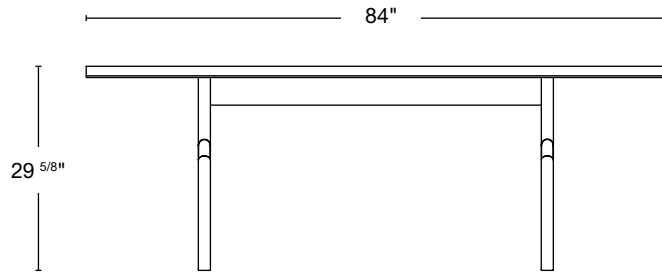

Natural walnut

Oxidized walnut

Natural white oak

Oxidized white oak

Bleached ash

STILLMADE

ISSA DINING TABLE

DIMENSIONS 84"W x 38"L x 29 ⁵/₈"H
 TOP THICKNESS 1 ⁵/₈"
 CHAIR CLEARANCE 28"
 SEATS 6-8

DIMENSIONS 96"W x 38"L x 29 ⁵/₈"H
 TOP THICKNESS 1 ⁵/₈"
 CHAIR CLEARANCE 28"
 SEATS 8

DIMENSIONS 109"W x 38"L x 29 ⁵/₈"H
 TOP THICKNESS 1 ⁵/₈"
 CHAIR CLEARANCE 28"
 SEATS 8-10

DIMENSIONS 120"W x 38"L x 29 ⁵/₈"H
 TOP THICKNESS 1 ⁵/₈"
 CHAIR CLEARANCE 28"
 SEATS 10