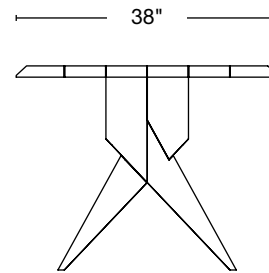

Natural walnut

Oxidized walnut

Natural white oak

Oxidized white oak

Bleached ash

STILLMADE

ISSA DINING TABLE

DIMENSIONS 84"W x 38"L x 29 ⁵/₈"H
 TOP THICKNESS 1 ⁵/₈"
 CHAIR CLEARANCE 28"
 SEATS 6-8

DIMENSIONS 96"W x 38"L x 29 ⁵/₈"H
 TOP THICKNESS 1 ⁵/₈"
 CHAIR CLEARANCE 28"
 SEATS 8

DIMENSIONS 109"W x 38"L x 29 ⁵/₈"H
 TOP THICKNESS 1 ⁵/₈"
 CHAIR CLEARANCE 28"
 SEATS 8-10

DIMENSIONS 120"W x 38"L x 29 ⁵/₈"H
 TOP THICKNESS 1 ⁵/₈"
 CHAIR CLEARANCE 28"
 SEATS 10