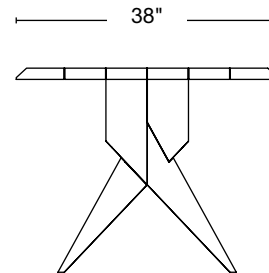

Natural walnut

Oxidized walnut

Natural white oak

Oxidized white oak

Bleached ash

STILLMADE

ISSA DINING TABLE

DIMENSIONS 84"W x 38"L x 29 ⁵/₈"H
 TOP THICKNESS 1 ⁵/₈"
 CHAIR CLEARANCE 28"
 SEATS 6-8

DIMENSIONS 96"W x 38"L x 29 ⁵/₈"H
 TOP THICKNESS 1 ⁵/₈"
 CHAIR CLEARANCE 28"
 SEATS 8

DIMENSIONS 109"W x 38"L x 29 ⁵/₈"H
 TOP THICKNESS 1 ⁵/₈"
 CHAIR CLEARANCE 28"
 SEATS 8-10

DIMENSIONS 120"W x 38"L x 29 ⁵/₈"H
 TOP THICKNESS 1 ⁵/₈"
 CHAIR CLEARANCE 28"
 SEATS 10