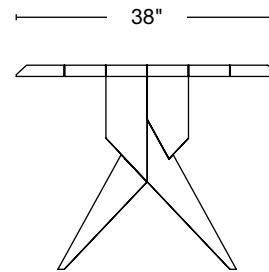

Natural walnut

Oxidized walnut

Natural white oak

Oxidized white oak

Bleached ash

STILLMADE

ISSA DINING TABLE

DIMENSIONS 84"W x 38"L x 29 ⁵/₈"H
 TOP THICKNESS 1 ⁵/₈"
 CHAIR CLEARANCE 28"
 SEATS 6-8

DIMENSIONS 96"W x 38"L x 29 ⁵/₈"H
 TOP THICKNESS 1 ⁵/₈"
 CHAIR CLEARANCE 28"
 SEATS 8

DIMENSIONS 109"W x 38"L x 29 ⁵/₈"H
 TOP THICKNESS 1 ⁵/₈"
 CHAIR CLEARANCE 28"
 SEATS 8-10

DIMENSIONS 120"W x 38"L x 29 ⁵/₈"H
 TOP THICKNESS 1 ⁵/₈"
 CHAIR CLEARANCE 28"
 SEATS 10