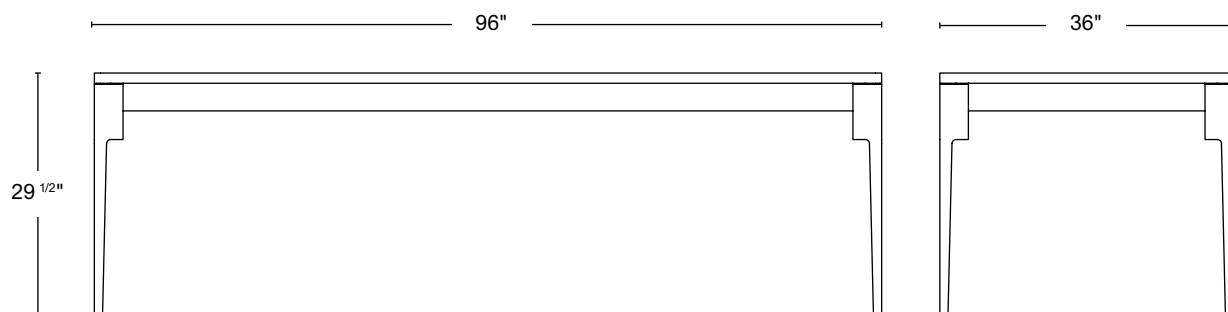

DIMENSIONS 72"W x 36"D x 29 1/2"H
 TOP THICKNESS 4 5/8"
 CHAIR CLEARANCE 24 7/8"
 SEATS 6

DIMENSIONS 84"W x 36"D x 29 1/2"H
 TOP THICKNESS 4 5/8"
 CHAIR CLEARANCE 24 7/8"
 SEATS 6-8

DIMENSIONS 96"W x 36"D x 29 1/2"H
 TOP THICKNESS 4 5/8"
 CHAIR CLEARANCE 24 7/8"
 SEATS 8