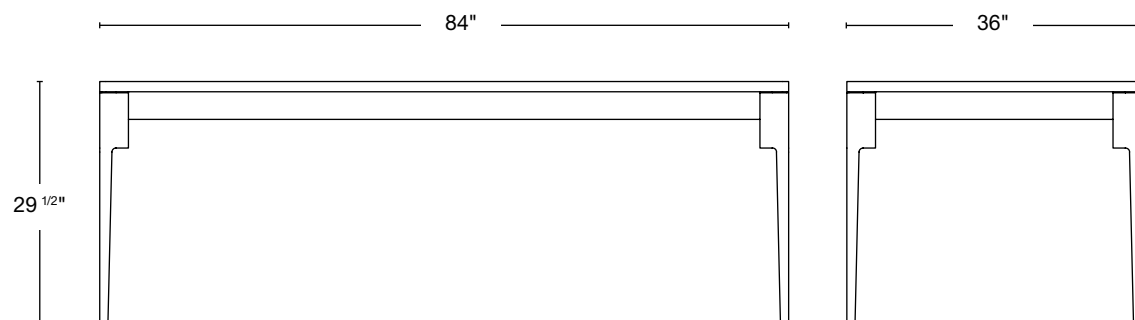

PRODUCT DESCRIPTION

The Harvest Table was inspired by traditional tables of the same name. Common fixtures in the 19th Century, harvest tables were built by farmers for their own homes and typically used for sorting produce. This contemporary take offers a wide, sturdy apron, neatly tapered legs, and a top flushed around all edges.

PRODUCTION	Produced by artisans in Brooklyn
CUSTOMIZATION	Limited customization
LEAD TIME	12-16 weeks Subject to change based on workflow
MATERIALS	Solid domestic timber Stainless steel brackets and screws
FINISH	Natural walnut Oxidized walnut Natural white oak Oxidized white oak Bleached ash

DIMENSIONS 72"W x 36"D x 29 1/2"H
 TOP THICKNESS 4 5/8"
 CHAIR CLEARANCE 24 7/8"
 SEATS 6

DIMENSIONS 84"W x 36"D x 29 1/2"H
 TOP THICKNESS 4 5/8"
 CHAIR CLEARANCE 24 7/8"
 SEATS 6-8

DIMENSIONS 96"W x 36"D x 29 1/2"H
 TOP THICKNESS 4 5/8"
 CHAIR CLEARANCE 24 7/8"
 SEATS 8