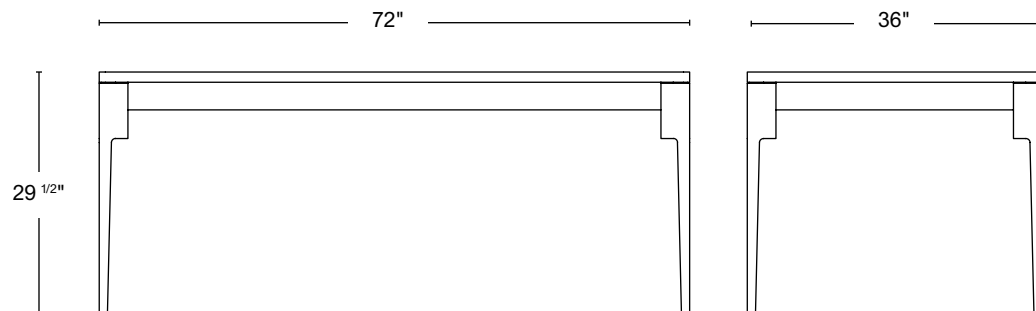

PRODUCT DESCRIPTION

The Harvest Table was inspired by traditional tables of the same name. Common fixtures in the 19th Century, harvest tables were built by farmers for their own homes and typically used for sorting produce. This contemporary take offers a wide, sturdy apron, neatly tapered legs, and a top flushed around all edges.

DIMENSIONS 72"W x 36"D x 29 1/2"H
 TOP THICKNESS 4 5/8"
 CHAIR CLEARANCE 24 7/8"
 SEATS 6

DIMENSIONS 84"W x 36"D x 29 1/2"H
 TOP THICKNESS 4 5/8"
 CHAIR CLEARANCE 24 7/8"
 SEATS 6-8

DIMENSIONS 96"W x 36"D x 29 1/2"H
 TOP THICKNESS 4 5/8"
 CHAIR CLEARANCE 24 7/8"
 SEATS 8